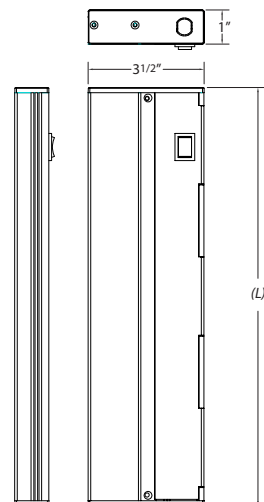

NUC-3

LED Under Cabinet

Project _____

Date _____

Type _____

Product Description

Light up those dark areas of your counter space with our new and improved LED Under cabinet lights. The NICOR® LED Under cabinet fixtures provide warm color and cool operating temperatures. Their low, 1" profile keeps the fixture unobtrusive and out of view. Our LED Under cabinets are also ecologically friendly and efficient, providing more than 50,000 hours of lighting that is not only beautiful but inexpensive.

Construction

Low profile aluminum housing, with on/off rocker switch, available in either White, Oil-Rubbed Bronze, Black, or Nickel

Optical System

Even lighting with specially designed diffuser to prevent "hot spots" on counter tops

Electrical

Greater than 90 CRI with R9 greater than 50
Utilizes high performing CREE® LEDs
Dimmable with most Triac dimmers
Custom low-profile driver engineered for optimal dimming across all sizes
Operating temperature rating of 0°F to 120°F (-18°C – 49°C)
120V line voltage no transformer
L70 rated for greater than 60,000 hours
TM-21 Projected L70(10k) life >96,000 hours
LM-79, LM-80 testing performed in accordance with IESNA standards

Finish

Available in: Black, Nickel, White, and Oil-Rubbed Bronze

Installation

Easy surface mount installation

Warranty

5-year limited system warranty standard

PRODUCT INFORMATION

Color Temperature: 2700 K

LED Type: Cree ML-E

LED Lifetime (Hrs): >60,000

Dimensions: **Height:** 1" **Width:** 3 1/2" **Length:** Varies

Power Draw (W):	Length	Power(W)	Lumens:	Length	Lumens
Varies based on length and output selection	8"	3.16W	Varies based on length	8"	202
	12 1/2"	5.23W		12 1/2"	332
	21 1/2"	7.72W		21 1/2"	484
	30"	10.72W		30"	690
	40"	14.06W		40"	917

Ordering Information

Example: NUC-3-12-NK

Series	Version	Length	Housing Color
NUC	3	08 (8 inches)	BK (black)
		12 (12 1/2 inches)	NK (nickel)
		21 (21 1/2 inches)	OB (oil-rubbed bronze)
		30 (30 inches)	WH (white)
		40 (40 Inches)