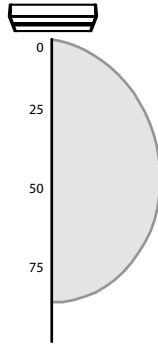

LED Type: Cree ML-E

LED Lifetime (Hrs): >60,000

Dimensions: **Height:** 1" **Width:** 3 1/2" **Length:** Varies

Power Draw (W):	Length	Power(W)	Lumens:	Length	Lumens
Varies based on length and output selection	8"	3.16W	Varies based on length	8"	202
	12 1/2"	5.23W		12 1/2"	332
	21 1/2"	7.72W		21 1/2"	484
	30"	10.72W		30"	690
	40"	14.06W		40"	917

Ordering Information

Example: NUC-3-12-NK

Series	Version	Length	Housing Color
NUC	3	08 (8 inches)	BK (black)
		12 (12 1/2 inches)	NK (nickel)
		21 (21 1/2 inches)	OB (oil-rubbed bronze)
		30 (30 inches)	WH (white)
		40 (40 Inches)	

Photometric Data

2700K NUC-3-08 200lm*

Luminaire	2700K
Input Voltage (VAC)	120
System Level Power (W)	3.16
Delivered Lumens (Lm)	202
System Efficacy (Lm/W)	64
Correlated Color Temp (K)	2754
Color Rendering Index (CRI)	91 R9=55