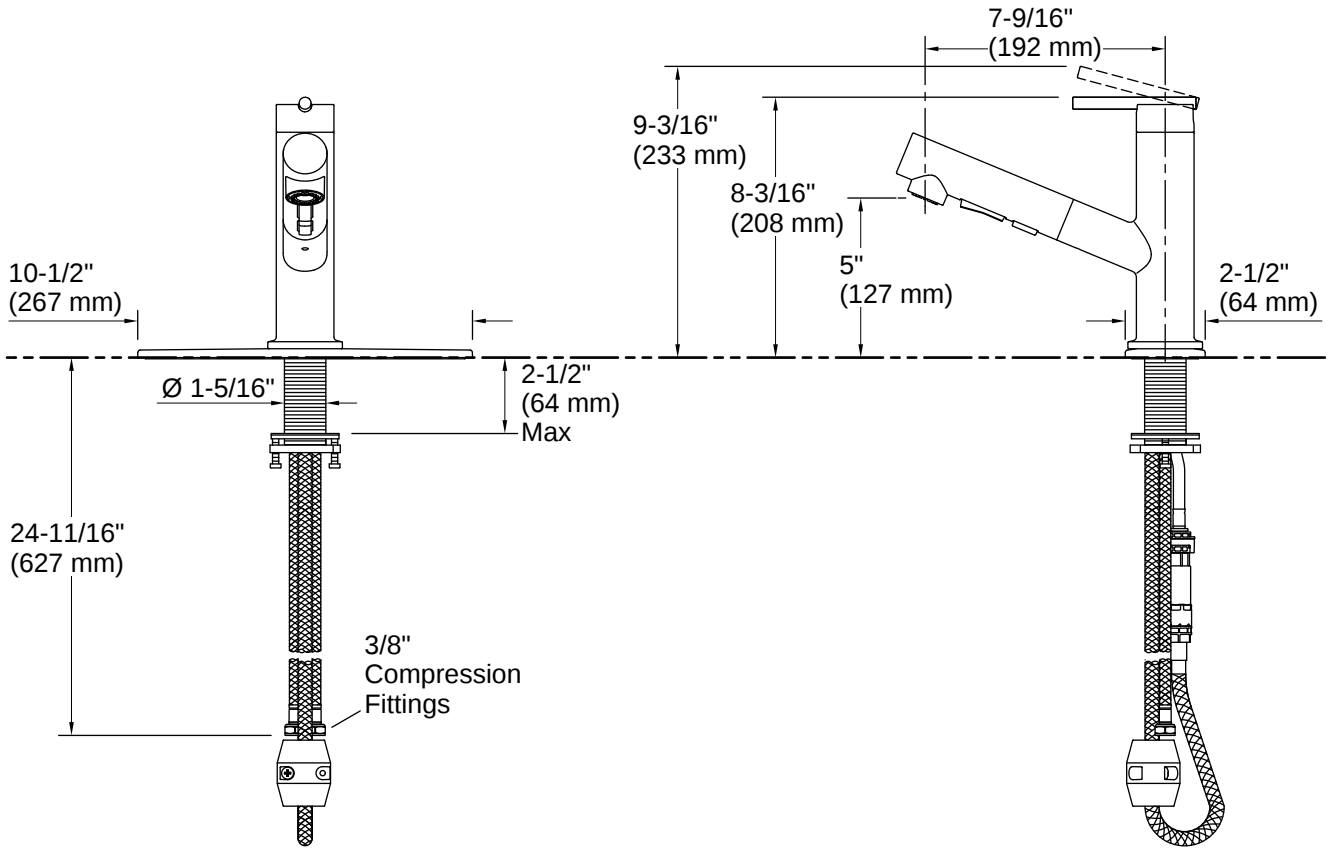

KOHLER® Faucet Lifetime Limited Warranty

Technical Information

All product dimensions are nominal.

Handle

Handle Style/ Type: Lever

Spout

Spout Reach: 7-9/16" (192 mm)

Flow Rate

Faucet Flow Rate: 1.5 gpm (5.7 l/min)

Valves

Included Valves: Ceramic disc, Thermostatic, Volume Control

Material

- Premium metal construction for durability and reliability
- KOHLER finishes resist corrosion and tarnishing

Installation

- Single-hole or three-hole installation (escutcheon plate included)
- Flexible supply lines simplify installation

Installation Notes

Install this product according to the installation instructions.