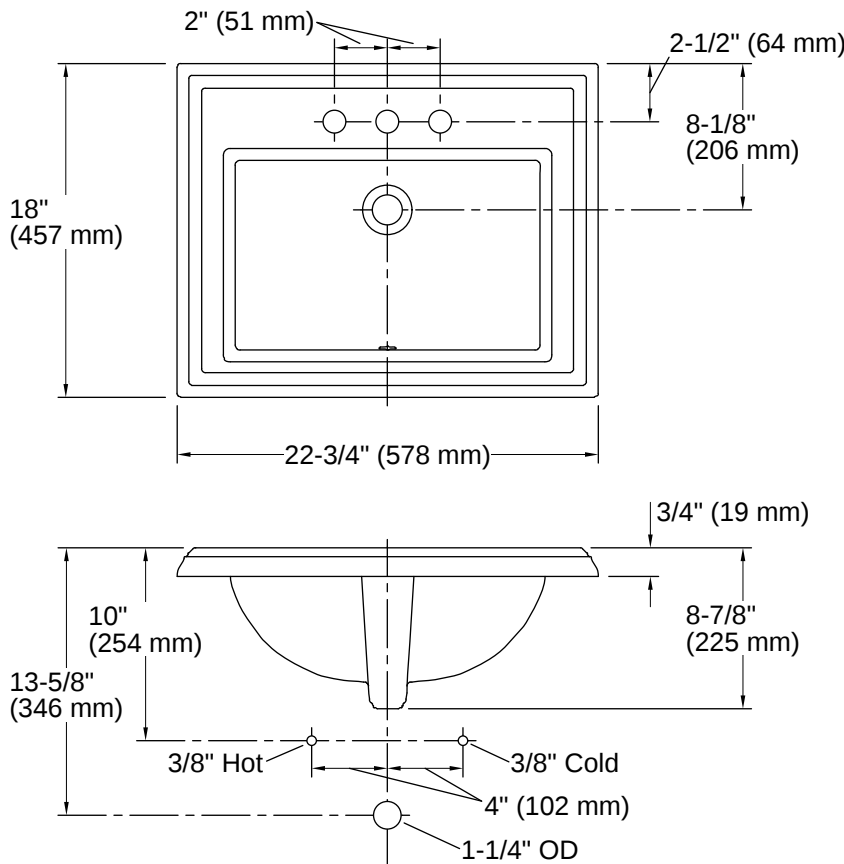

Installation

- Drop-in

Installation Notes

Install this product according to the installation instructions.

NOTICE: Countertop manufacturer or cutter must use the cut-out template provided with the product, or a current one provided by Kohler Co. (call 1-800-4KOHLER). Kohler Co. is not responsible for cut-out errors when incorrect cut-out template is used.

Product dimensions are nominal and may vary per ASME A112.19.2 tolerances.

ADA, OBC, CSA B651 compliant when installed to the specific requirements of these regulations.