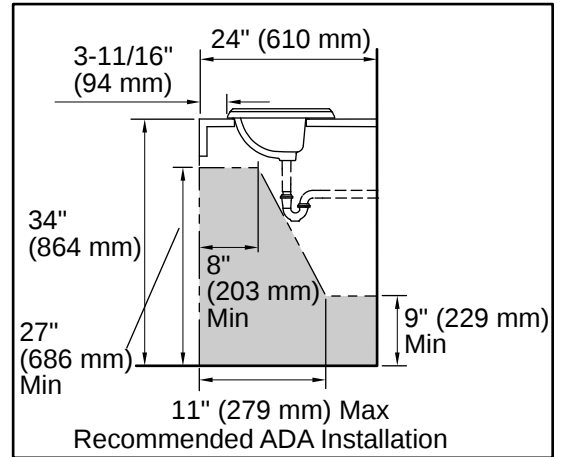

Installation

- Drop-in

Installation Notes

Install this product according to the installation instructions.

NOTICE: Countertop manufacturer or cutter must use the cut-out template provided with the product, or a current one provided by Kohler Co. (call 1-800-4KOHLER). Kohler Co. is not responsible for cut-out errors when incorrect cut-out template is used.

Product dimensions are nominal and may vary per ASME A112.19.2 tolerances.

ADA, OBC, CSA B651 compliant when installed to the specific requirements of these regulations.