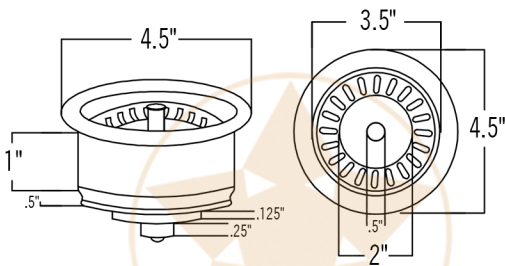

* ORB: Oil Rubbed Bronze

SINK DETAILS (Model# BS15DB3)

- * Description: 15" Square Copper Prep Sink
- * Color: Oil Rubbed Bronze
- * Outer Dimension: 15" x 15" x 7"
- * Inner Dimension: 13" x 13" x 7"
- * Drain Size: 3.5" Drain Opening
- * CODE / STANDARD COMPLIANCE:
IAPMO / cUPC LISTED

FAUCET DETAILS (Model# B-BV01ORB)

- * Description: Single Handle Bar / Vessel Faucet
- * Finish: Oil Rubbed Bronze
- * Installation: Single Hole
- * Overall Height: 11"
- * Spout Reach: 6"
- * Prop 65 Compliant
- * Certifications: ASME A112.18.1/CSA B125.1, NSF/ANSI 61, California Lead Plumbing Law, ADA Compliant

DRAIN DETAILS (Model# D-130ORB)

- * Description: 3.5" Garbage Disposal Drain
- * Upper Flange Dimension: 4.5"
- * Material: Solid Brass
- * Prop 65 Compliant

WAX DETAILS (Model# W900-WAX)

- * Copper Sink Wax & Cleaner
- * Made from Natural Bee's Wax
- * No wax Build Up ever!
- * Hard Water Protection
- * Works Great on a Variety of Different Surfaces:

SILICONE DETAILS (Model# C900-ORB)

- * Description: Neutral Cure Copper Sink Installation Silicone
- * Color: Oil Rubbed Bronze
- * Size: 4.7oz