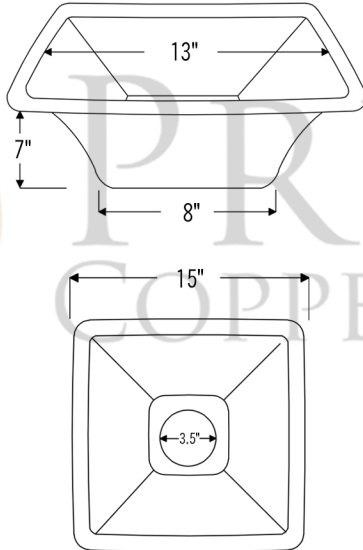

PACKAGE INCLUDES THE FOLLOWING ITEMS:

- * 15" Square Copper Prep Sink / ORB Finish (Model # BS15DB3)
- * Single Handle Bar or Vessel Filler Faucet / ORB Finish (Model # B-BV01ORB)
- * 3.5" Deluxe Garbage Disposal Drain / ORB Finish (Model# D-130ORB)
- * Copper Sink Wax (Model# W900-WAX)
- * Neutral Cure Copper Sink Installation Silicone (Model# C900-ORB)

* ORB: Oil Rubbed Bronze

SINK DETAILS (Model# BS15DB3)

- * Description: 15" Square Copper Prep Sink
- * Color: Oil Rubbed Bronze
- * Outer Dimension: 15" x 15" x 7"
- * Inner Dimension: 13" x 13" x 7"
- * Drain Size: 3.5" Drain Opening
- * CODE / STANDARD COMPLIANCE:
IAPMO / cUPC LISTED

FAUCET DETAILS (Model# B-BV01ORB)

- * Description: Single Handle Bar / Vessel Faucet
- * Finish: Oil Rubbed Bronze
- * Installation: Single Hole
- * Overall Height: 11"
- * Spout Reach: 6"
- * Prop 65 Compliant
- * Certifications: ASME A112.18.1/CSA B125.1, NSF/ANSI 61, California Lead Plumbing Law, ADA Compliant

DRAIN DETAILS (Model# D-130ORB)

- * Description: 3.5" Garbage Disposal Drain
- * Upper Flange Dimension: 4.5"
- * Material: Solid Brass
- * Prop 65 Compliant

WAX DETAILS (Model# W900-WAX)

- * Copper Sink Wax & Cleaner
- * Made from Natural Bee's Wax
- * No wax Build Up ever!
- * Hard Water Protection
- * Works Great on a Variety of Different Surfaces: