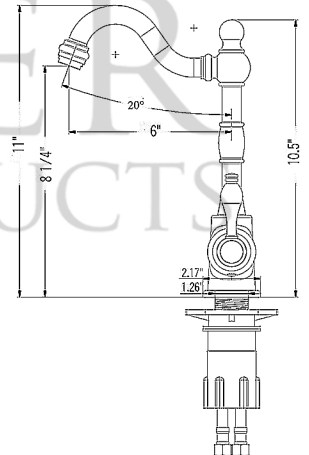

* ORB: Oil Rubbed Bronze

SINK DETAILS (Model# BS15DB3)

- * Description: 15" Square Copper Prep Sink
- * Color: Oil Rubbed Bronze
- * Outer Dimension: 15" x 15" x 7"
- * Inner Dimension: 13" x 13" x 7"
- * Drain Size: 3.5" Drain Opening
- * CODE / STANDARD COMPLIANCE:
IAPMO / cUPC LISTED

FAUCET DETAILS (Model# B-BV01ORB)

- * Description: Single Handle Bar / Vessel Faucet
- * Finish: Oil Rubbed Bronze
- * Installation: Single Hole
- * Overall Height: 11"
- * Spout Reach: 6"
- * Prop 65 Compliant
- * Certifications: ASME A112.18.1/CSA B125.1, NSF/ANSI 61, California Lead Plumbing Law, ADA Compliant

DRAIN DETAILS (Model# D-130ORB)

- * Description: 3.5" Garbage Disposal Drain
- * Upper Flange Dimension: 4.5"
- * Material: Solid Brass
- * Prop 65 Compliant

WAX DETAILS (Model# W900-WAX)

- * Copper Sink Wax & Cleaner
- * Made from Natural Bee's Wax
- * No wax Build Up ever!
- * Hard Water Protection
- * Works Great on a Variety of Different Surfaces:

SILICONE DETAILS (Model# C900-ORB)

- * Description: Neutral Cure Copper Sink Installation Silicone
- * Color: Oil Rubbed Bronze
- * Size: 4.7oz