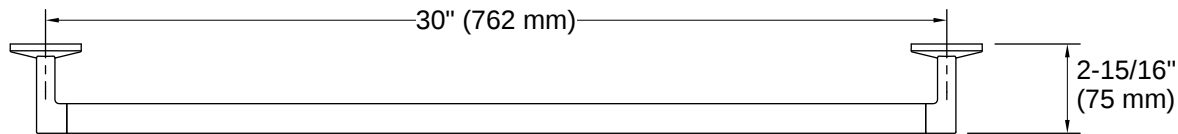

Installation

- Installation template and tools included

Installation Notes

Install this product according to the installation instructions.

CAUTION: Risk of personal injury. Do not install these products in any area where they are likely to be used inadvertently as a grab bar or support bar. These products are not designed or intended for use as a grab bar or support bar.