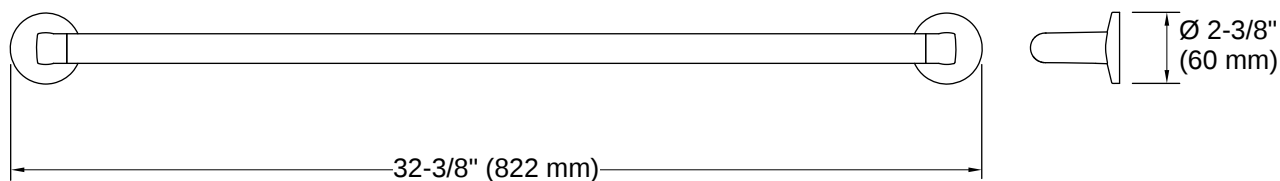

Installation

- Installation template and tools included

Installation Notes

Install this product according to the installation instructions.

CAUTION: Risk of personal injury. Do not install these products in any area where they are likely to be used inadvertently as a grab bar or support bar. These products are not designed or intended for use as a grab bar or support bar.