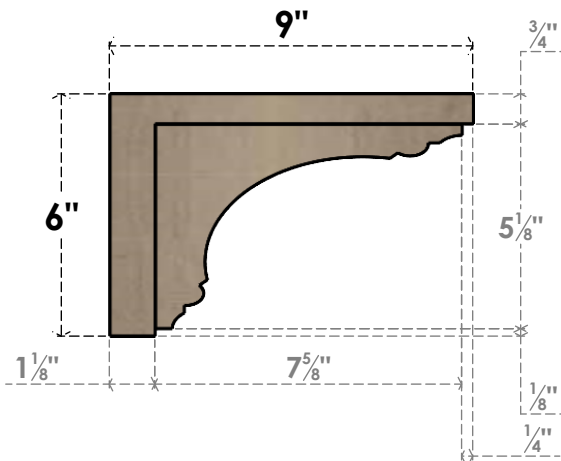

ITEM NUMBER: CORU03X09X06WARRCPR

3"W X 9"D X 6"H SERIES 3 CLASSIC WARREN ROUGH CEDAR TIMBERTHANE
FAUX WOOD CORBEL, PRIMED

SIDE PROFILE

FRONT PROFILE

ISOMETRIC

EKENA MILLWORK
2300 WEST MAIN ST.
CLARKSVILLE, TX 75426
TOLL FREE: 866-607-0453
WWW.EKENAMILLWORK.COM

NOTES

1. INSTALLATION TO BE COMPLETED IN ACCORDANCE WITH MANUFACTURER'S SPECIFICATIONS.
2. DRAWING MAY NOT BE TO SCALE
3. THIS DRAWING IS INTENDED FOR DESIGN AND PLANNING PURPOSES ONLY.
4. ALL INFORMATION CONTAINED HEREIN WAS CURRENT AT THE TIME OF DEVELOPMENT BUT MUST BE REVIEWED AND APPROVED BY THE PRODUCT MANUFACTURER TO BE CONSIDERED ACCURATE.
5. TIMBERTHANE ARCHITECTURAL PRODUCTS ARE MADE FROM HIGH DENSITY URETHANE AND COME FACTORY PRIMED