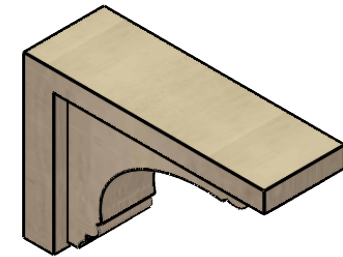

ITEM NUMBER: CORU03X09X06WARRCPR

3"W X 9"D X 6"H SERIES 3 CLASSIC WARREN ROUGH CEDAR TIMBERTHANE
FAUX WOOD CORBEL, PRIMED

SIDE PROFILE

FRONT PROFILE

ISOMETRIC

EKENA MILLWORK
2300 WEST MAIN ST.
CLARKSVILLE, TX 75426
TOLL FREE: 866-607-0453
WWW.EKENAMILLWORK.COM