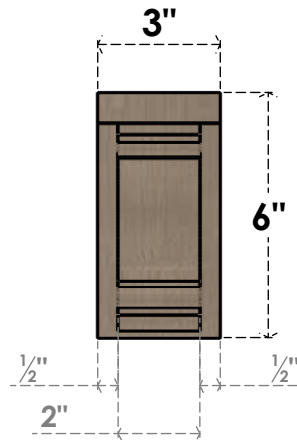

ITEM NUMBER: CORU03X09X06WARRCPR

3"W X 9"D X 6"H SERIES 3 CLASSIC WARREN ROUGH CEDAR TIMBERTHANE
FAUX WOOD CORBEL, PRIMED

SIDE PROFILE

FRONT PROFILE

ISOMETRIC

EKENA MILLWORK
2300 WEST MAIN ST.
CLARKSVILLE, TX 75426
TOLL FREE: 866-607-0453
WWW.EKENAMILLWORK.COM