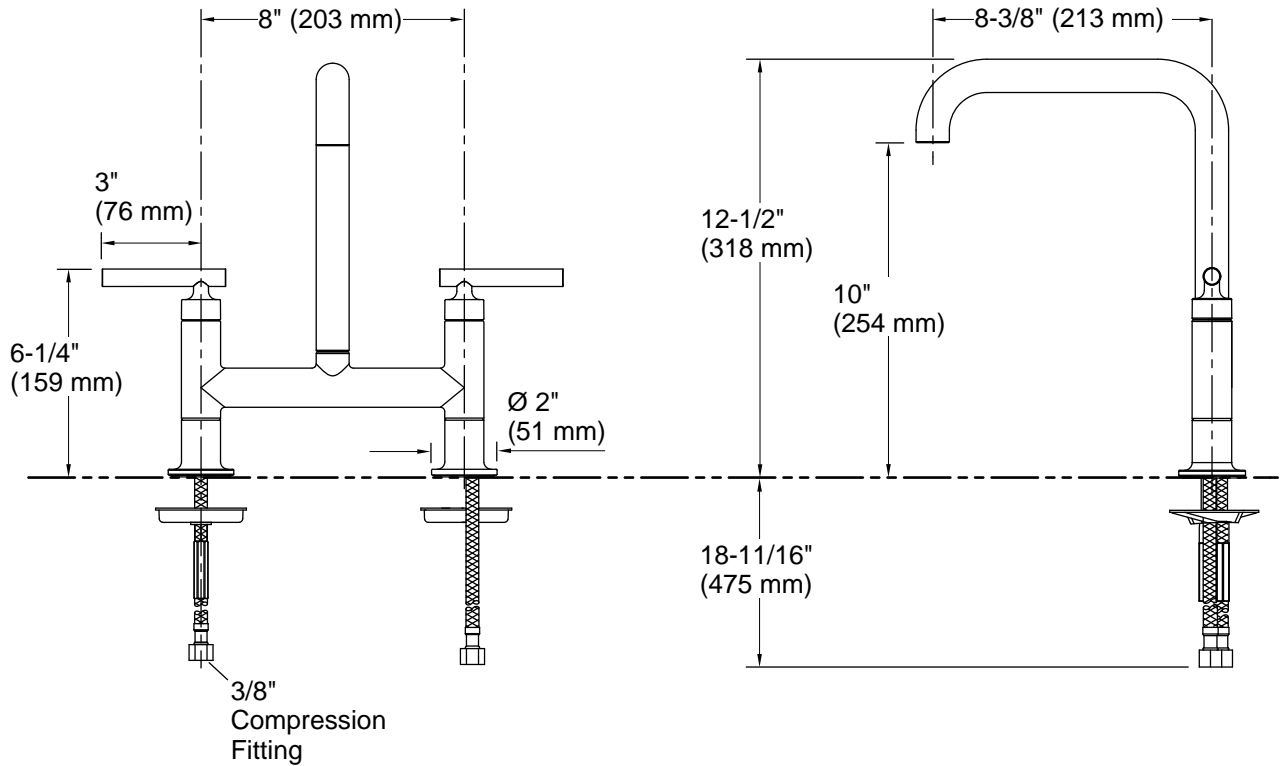

Technical Information

All product dimensions are nominal.

Faucet:

Flow rate: 1.5 gal/min (5.7 l/min)

Drain included: No

Handshower:

Rated maximum flow: 0 gal/min (0 l/min)

Notes