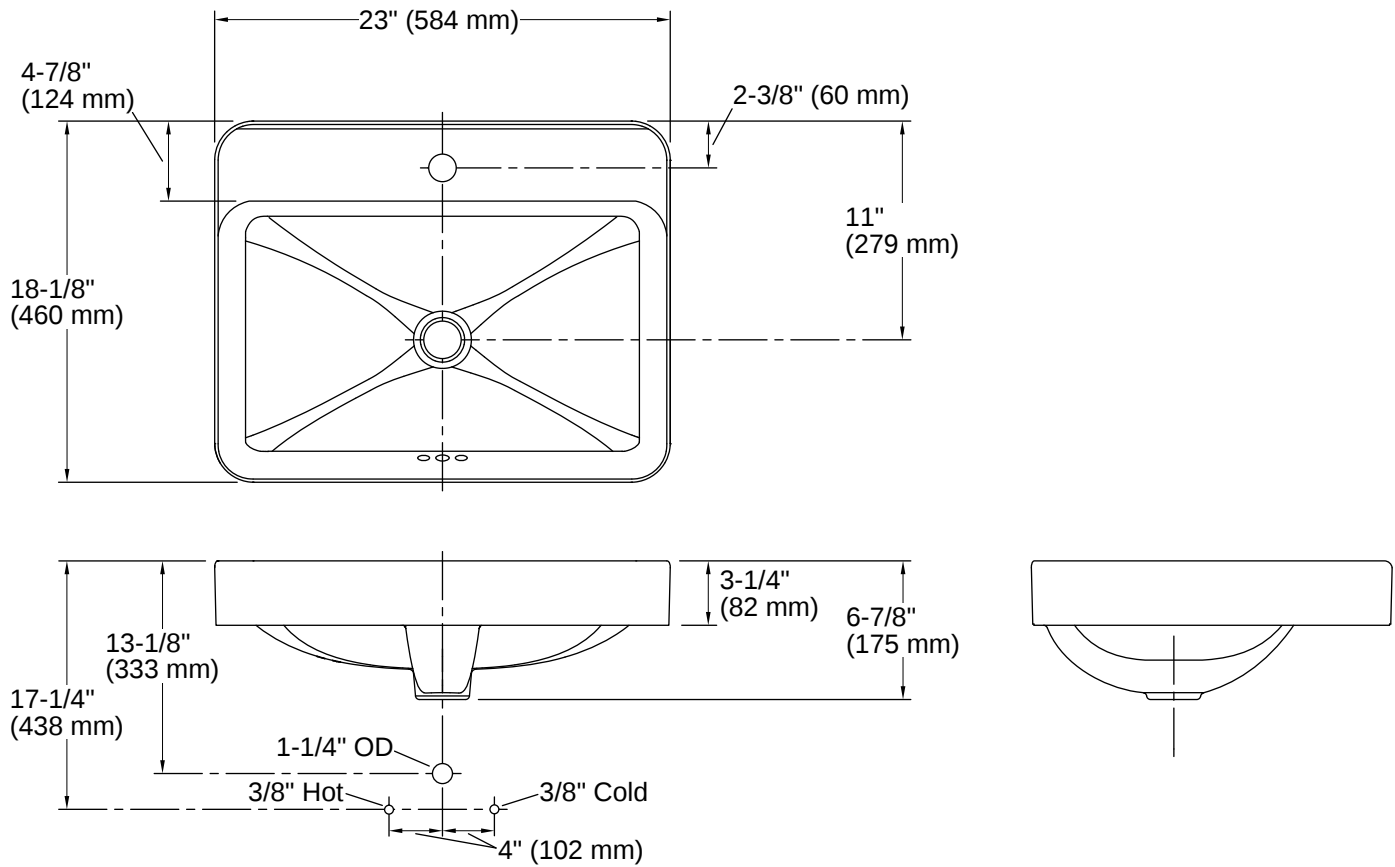

Installation

- Vessel

Installation Notes

Install this product according to the installation instructions.

Choose a faucet that will provide adequate clearance and will direct the water stream to the center of the bathroom sink.

NOTICE: Countertop manufacturer or cutter must use the cut-out template provided with the product or a current one provided by Kohler Co. (call 1-800-4KOHLER). Kohler Co. is not responsible for cut-out errors when incorrect cut-out template is used.

Product rests on countertop. Consider height when designing installation.

Product dimensions are nominal and may vary per ASME A112.19.2 tolerances.

ADA, CSA B651 compliant when installed to the specific requirements of these regulations.