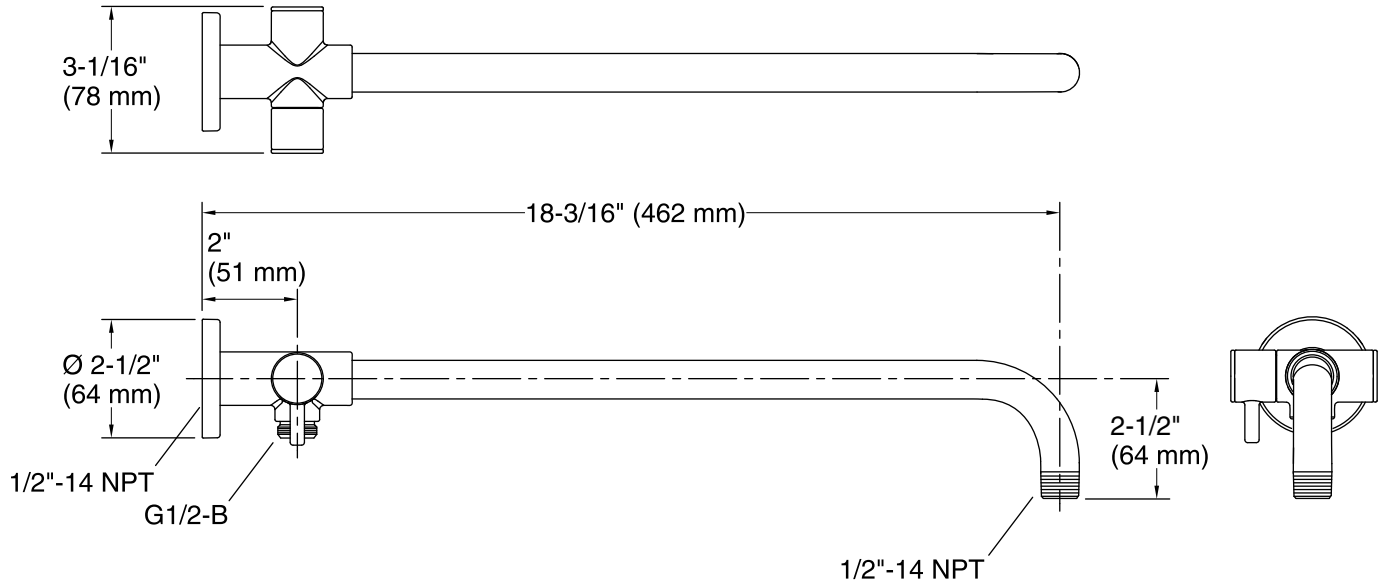

Features

- Diverter switches water between rainhead or handshower
- 1/2-inch NPT connection
- For use with KOHLER rainheads & handshowers (sold separately)

Material

- Metal construction
- KOHLER finishes resist corrosion and tarnishing

Technical Information

All product dimensions are nominal.

Notes

Install this product according to the installation guide.