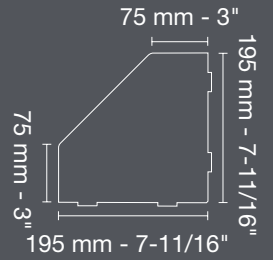

Corner Shelf

Schluter®-SHELF-E

For new or retrofit installations