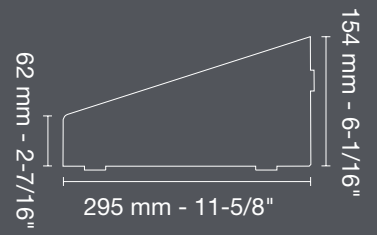

Corner Shelf

Schluter®-SHELF-E

For new or retrofit installations