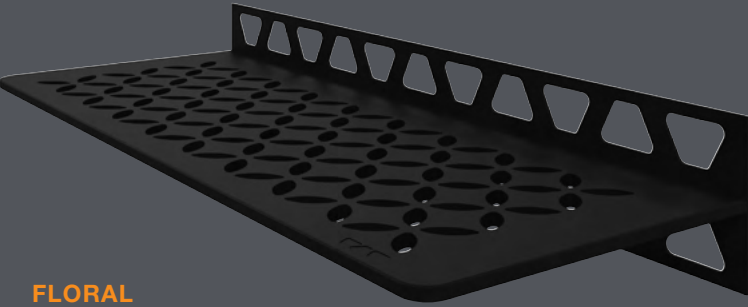

Wall Shelf

Schluter®-SHELF-W

For installation while tiling

FLORAL
Matte Black - MGS
SWS1 D5 MGS