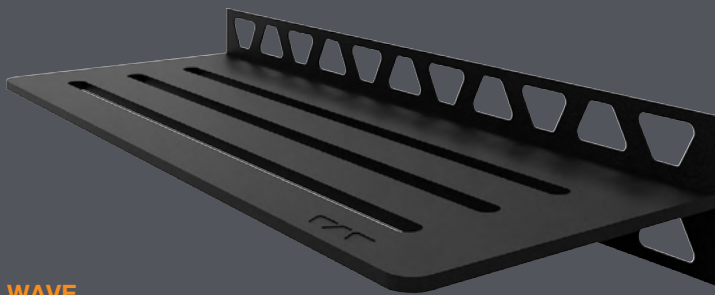

# Corner Shelf

## Schluter®-SHELF-W

For installation while tiling

**FLORAL**  
Matte Black - MGS  
SWS1 D5 MGS

**CURVE**  
Matte Black - MGS  
SWS1 D6 MGS

**PURE**  
Matte Black - MGS  
SWS1 D7 MGS

**SQUARE**  
Matte Black - MGS  
SWS1 D3 MGS