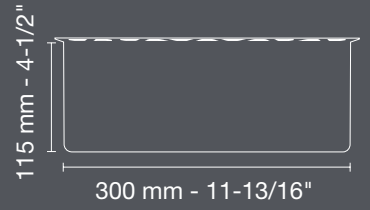

Wall Shelf

Schluter®-SHELF-W

For installation while tiling

FLORAL
Matte Black - MGS
SWS1 D5 MGS