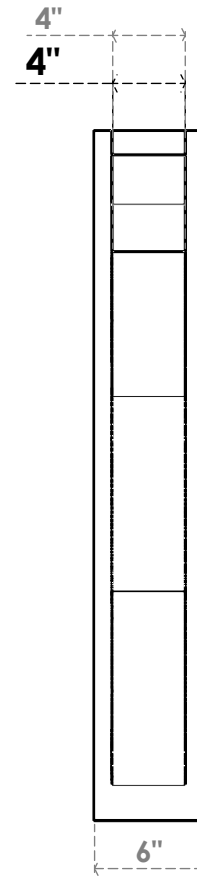

ITEM NUMBER: OUTUROC040X060X34000X38000X040X020X040FST24RCPR

4"W TOP X 6"W BACK X 34"D X 38"H X 4"T TOP X 2"T BACK TIMBERTHANE ROUGH CEDAR FUNSTON FAUX WOOD OPEN OUTLOOKER, SLAT TOP AND BLOCK BACK, 4"W CLOSED BRACE, PRIMED TAN

EKENA MILLWORK
2300 WEST MAIN ST.
CLARKSVILLE, TX 75426
TOLL FREE: 866-607-0453
WWW.EKENAMILLWORK.COM

NOTES

1. INSTALLATION TO BE COMPLETED IN ACCORDANCE WITH MANUFACTURER'S SPECIFICATIONS.
2. DRAWING MAY NOT BE TO SCALE
3. THIS DRAWING IS INTENDED FOR DESIGN AND PLANNING PURPOSES ONLY.
4. ALL INFORMATION CONTAINED HEREIN WAS CURRENT AT THE TIME OF DEVELOPMENT BUT MUST BE REVIEWED AND APPROVED BY THE PRODUCT MANUFACTURER TO BE CONSIDERED ACCURATE.
5. TIMBERTHANE ARCHITECTURAL PRODUCTS ARE MADE FROM HIGH DENSITY URETHANE AND COME FACTORY PRIMED