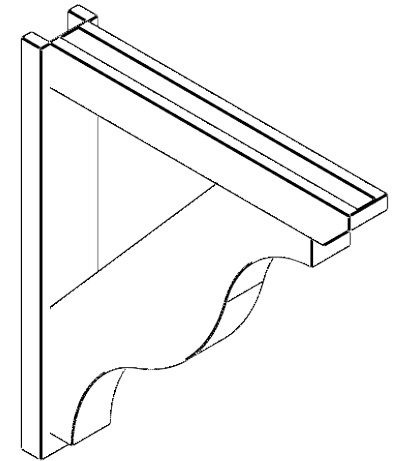

ITEM NUMBER: OUTUROC040X060X34000X38000X040X020X040FST24RCPR

4"W TOP X 6"W BACK X 34"D X 38"H X 4"T TOP X 2"T BACK TIMBERTHANE ROUGH CEDAR FUNSTON FAUX WOOD OPEN OUTLOOKER, SLAT TOP AND BLOCK BACK, 4"W CLOSED BRACE, PRIMED TAN

EKENA MILLWORK
2300 WEST MAIN ST.
CLARKSVILLE, TX 75426
TOLL FREE: 866-607-0453
WWW.EKENAMILLWORK.COM

NOTES

1. INSTALLATION TO BE COMPLETED IN ACCORDANCE WITH MANUFACTURER'S SPECIFICATIONS.
2. DRAWING MAY NOT BE TO SCALE
3. THIS DRAWING IS INTENDED FOR DESIGN AND PLANNING PURPOSES ONLY.
4. ALL INFORMATION CONTAINED HEREIN WAS CURRENT AT THE TIME OF DEVELOPMENT BUT MUST BE REVIEWED AND APPROVED BY THE PRODUCT MANUFACTURER TO BE CONSIDERED ACCURATE.
5. TIMBERTHANE ARCHITECTURAL PRODUCTS ARE MADE FROM HIGH DENSITY URETHANE AND COME FACTORY PRIMED