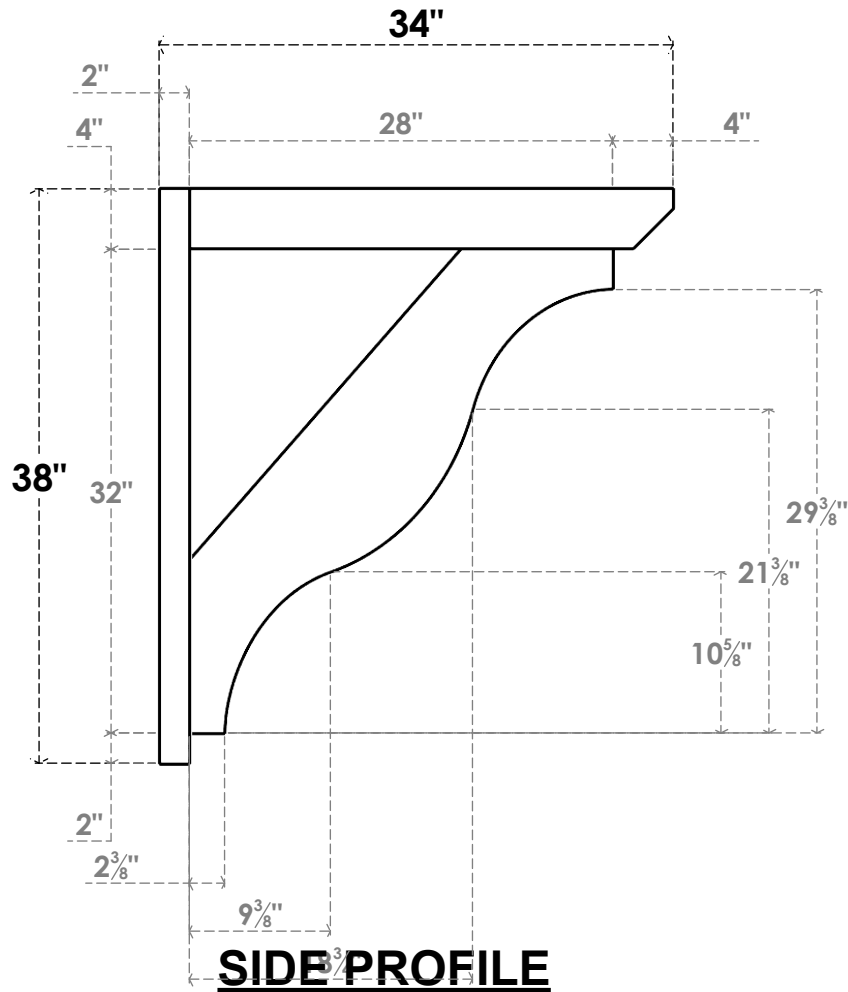

ITEM NUMBER: OUTUROC040X060X34000X38000X040X020X040FST24RCPR

4"W TOP X 6"W BACK X 34"D X 38"H X 4"T TOP X 2"T BACK TIMBERTHANE ROUGH CEDAR FUNSTON FAUX WOOD OPEN OUTLOOKER, SLAT TOP AND BLOCK BACK, 4"W CLOSED BRACE, PRIMED TAN

EKENA MILLWORK
2300 WEST MAIN ST.
CLARKSVILLE, TX 75426
TOLL FREE: 866-607-0453
WWW.EKENAMILLWORK.COM

NOTES

1. INSTALLATION TO BE COMPLETED IN ACCORDANCE WITH MANUFACTURER'S SPECIFICATIONS.
2. DRAWING MAY NOT BE TO SCALE
3. THIS DRAWING IS INTENDED FOR DESIGN AND PLANNING PURPOSES ONLY.
4. ALL INFORMATION CONTAINED HEREIN WAS CURRENT AT THE TIME OF DEVELOPMENT BUT MUST BE REVIEWED AND APPROVED BY THE PRODUCT MANUFACTURER TO BE CONSIDERED ACCURATE.
5. TIMBERTHANE ARCHITECTURAL PRODUCTS ARE MADE FROM HIGH DENSITY URETHANE AND COME FACTORY PRIMED