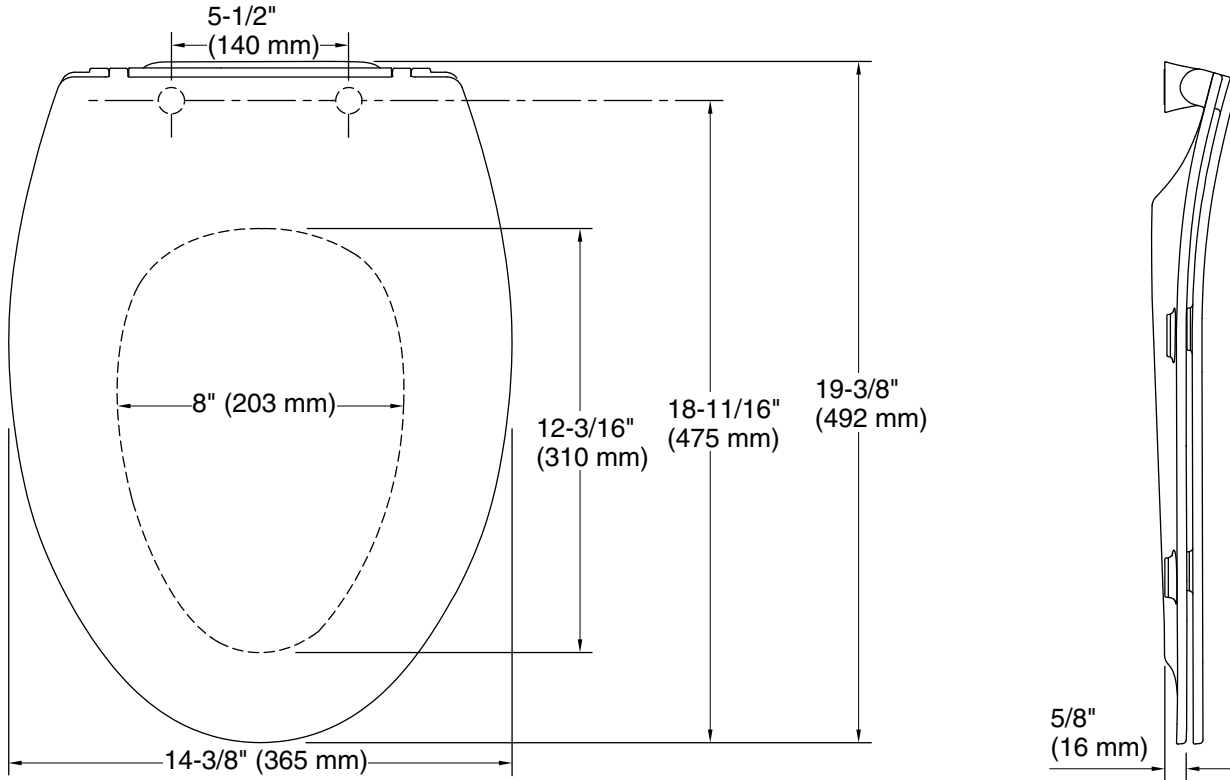

Features

- Recommended for use on K-1381 and K-28161 Veil toilets, K-5172 San Souci toilet, K-75790 Persuade toilet, and K-78080 Reach toilet
- Quiet-Close™ elongated lid and seat prevents slamming
- Grip-Tight bumpers hold seat firmly in place
- Grip-Tight installation hardware makes it easy to fasten the seat – everything is done from above the bowl
- Color-matched plastic hinge
- Hinge is concealed by lid when closed to offer a clean profile
- Unit lifts off effortlessly for easy cleaning and clicks back into place when done
- Contoured seat for user comfort
- Thermoset plastic material is strong and durable, allowing for a thin, modern aesthetic with enhanced scratch-resistance

Color	Code	Description
-------	------	-------------

	0	White
---	---	-------

Technical Information

All product dimensions are nominal.

Seat shape type: Elongated
Seat front type: Closed-front
Seat-mounting holes: 5-1/2" (140 mm)