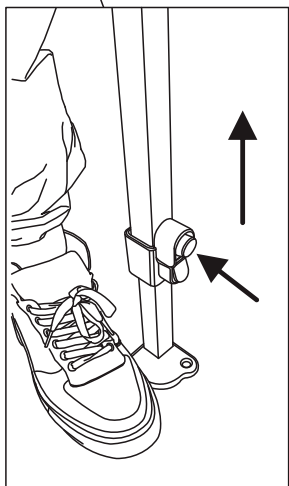

ASSEMBLY INSTRUCTION

ITEM: N715P243089

STEP 04