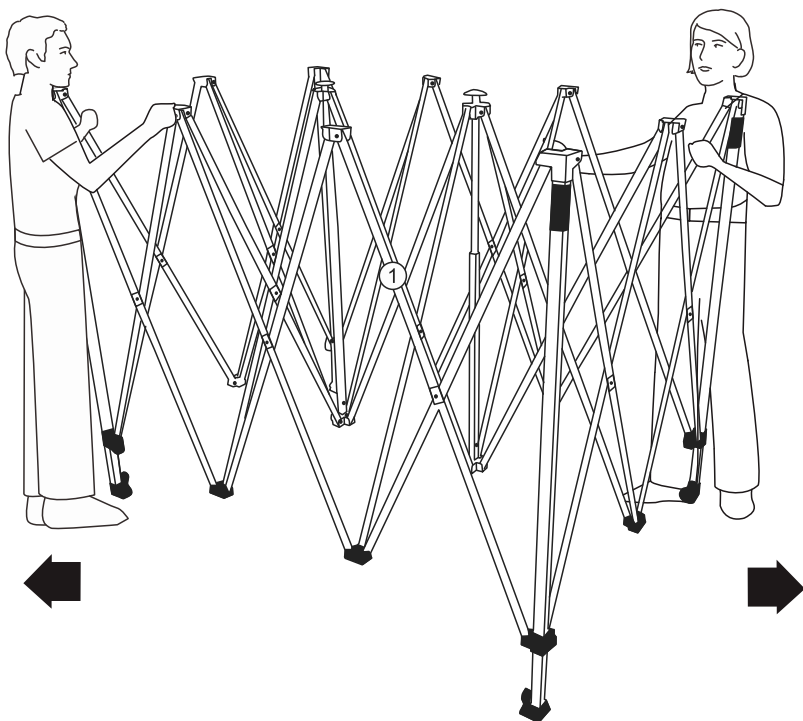

ASSEMBLY INSTRUCTION

ITEM: N715P243089

STEP 01