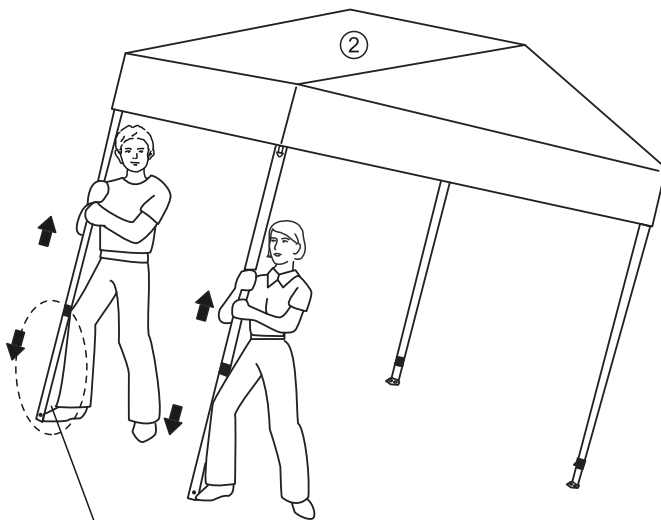

ASSEMBLY INSTRUCTION

ITEM: N715P243089

STEP 04