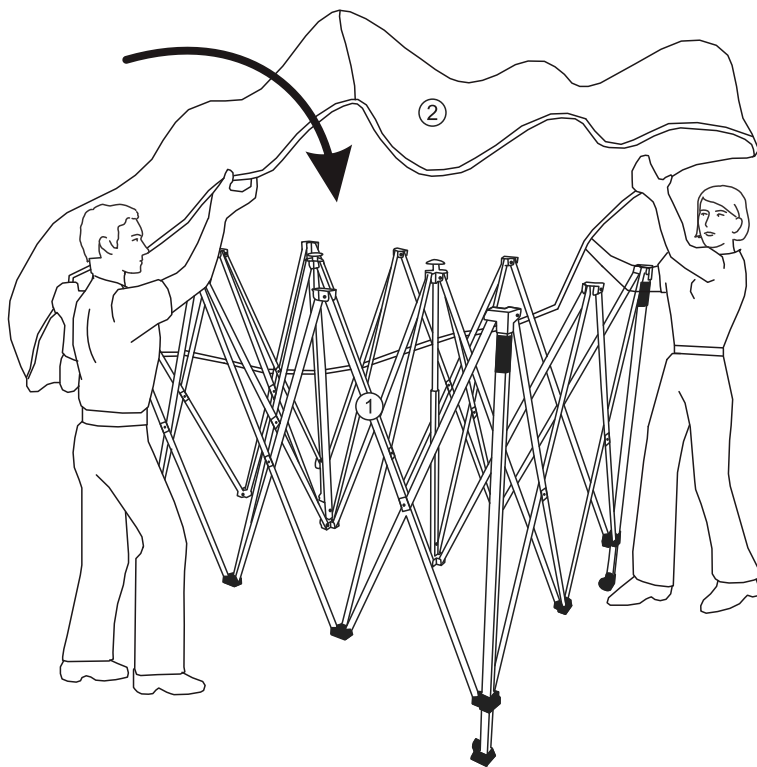

ASSEMBLY INSTRUCTION

ITEM: N715P243089

STEP 02