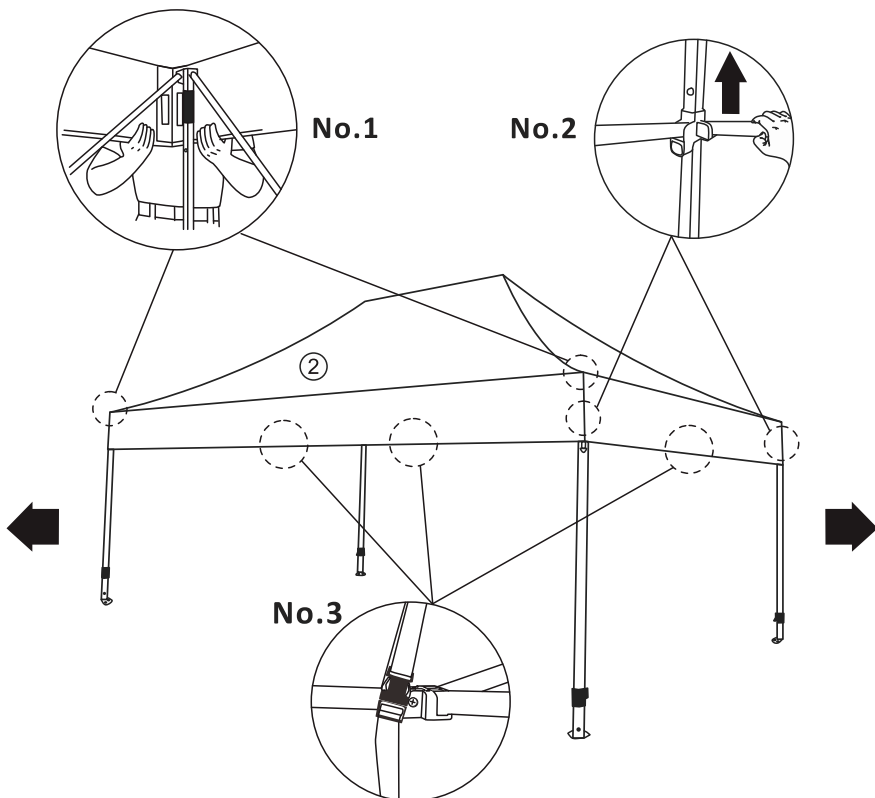

ASSEMBLY INSTRUCTION

ITEM: N715P243089

STEP 03