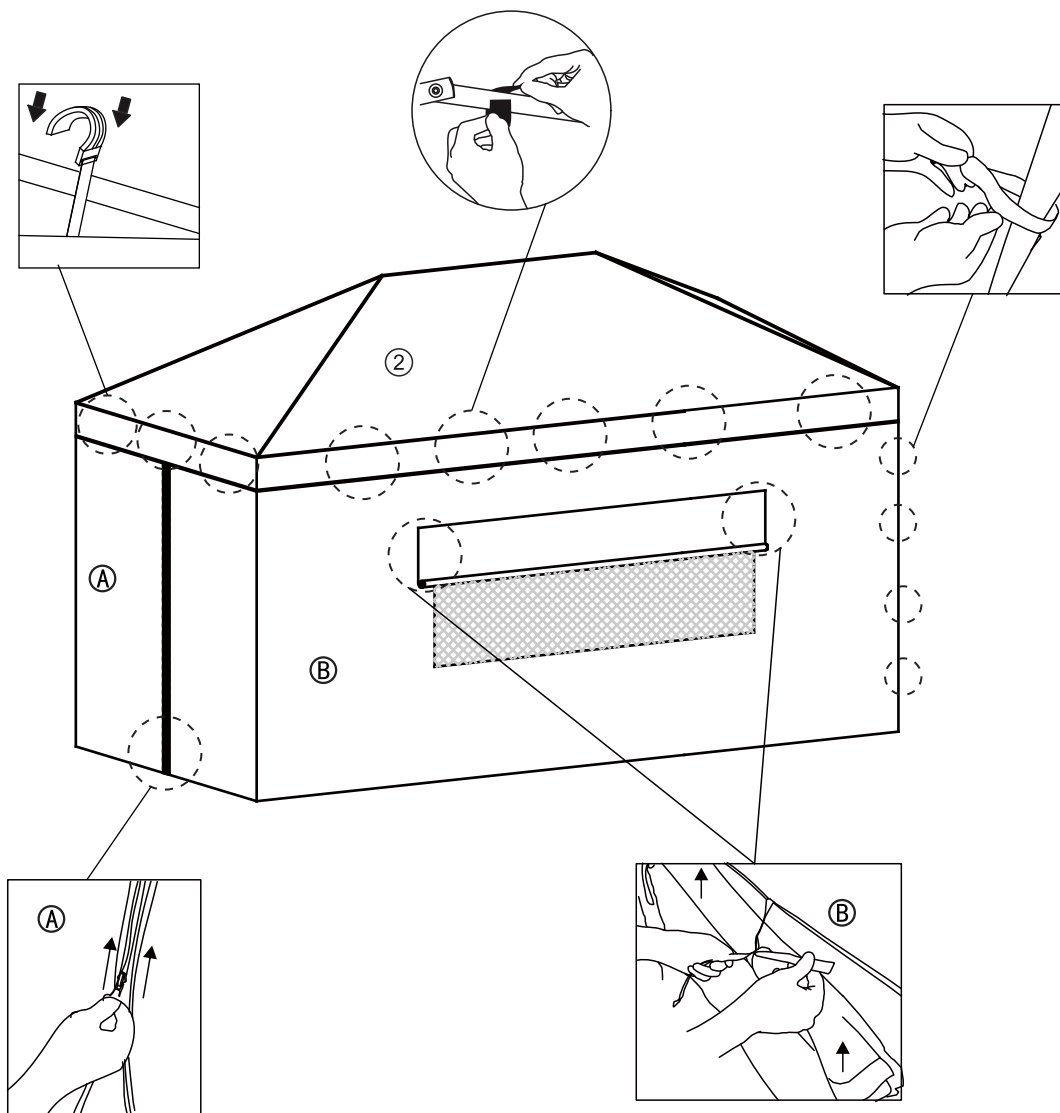

Note: Please do not use a knife when unpacking to avoid cutting the product and parts accidentally.

ASSEMBLY INSTRUCTION

ITEM: N715P243089

Part List

N715P243089

<p>1 Canopy Frame -1pc</p> 	<p>2 Canopy Top -1pc</p> 
<p>3 Roller Bag -1pc</p> 	<p>A Sidewall with Zipper -1pcs</p> 
<p>B Sidewall with Window -3pcs</p> 	<p>C Rope -4pcs</p> 
<p>D Stake -8pcs</p> 	<p>E Sand Bag -4pcs</p> 

STEP 03

ASSEMBLY INSTRUCTION

ITEM: N715P243089

STEP 04

ASSEMBLY INSTRUCTION

ITEM: N715P243089

STEP 05

ASSEMBLY INSTRUCTION