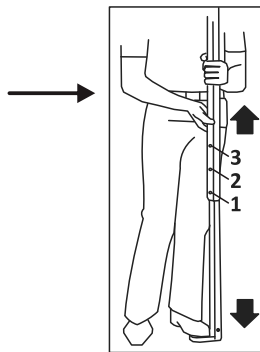

ASSEMBLY INSTRUCTION

ITEM: N715P243089

STEP 04