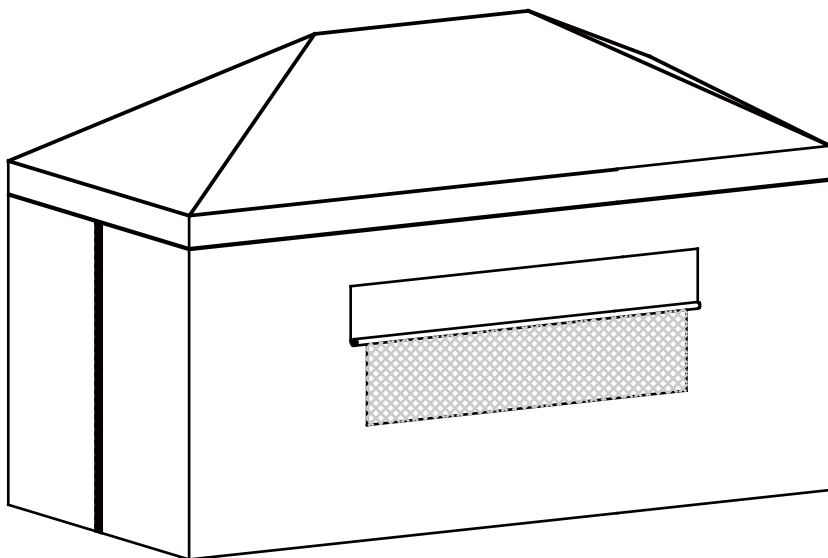

ASSEMBLY INSTRUCTION
ITEM: N715P243089
CANOPY

ASSEMBLY INSTRUCTION

ITEM: N715P243089

Please read this instruction manual carefully before attempting to install.

We recommend 2 or more people to install.

The expected assembly time is 0.5 h.

Note: Please do not use a knife when unpacking to avoid cutting the product and parts accidentally.

ASSEMBLY INSTRUCTION

ITEM: N715P243089

Part List

N715P243089

<p>1 Canopy Frame -1pc</p> 	<p>2 Canopy Top -1pc</p> 
<p>3 Roller Bag -1pc</p> 	<p>A Sidewall with Zipper -1pcs</p> 
<p>B Sidewall with Window -3pcs</p> 	<p>C Rope -4pcs</p> 
<p>D Stake -8pcs</p> 	<p>E Sand Bag -4pcs</p> 