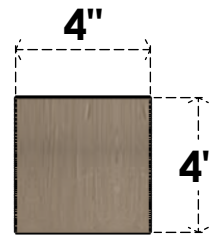

ITEM NUMBER: CORU04X08X04DURRCPR

4"W X 8"D X 4"H SERIES 3 WIDE DURHAM ROUGH CEDAR TIMBERTHANE FAUX WOOD CORBEL, PRIMED

SIDE PROFILE

FRONT PROFILE

ISOMETRIC

EKENA MILLWORK
2300 WEST MAIN ST.
CLARKSVILLE, TX 75426
TOLL FREE: 866-607-0453
WWW.EKENAMILLWORK.COM