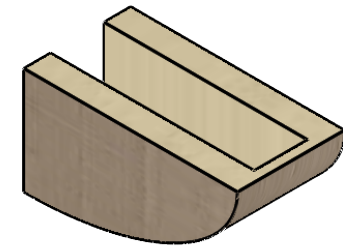

ITEM NUMBER: CORU04X08X04DURRCPR

4"W X 8"D X 4"H SERIES 3 WIDE DURHAM ROUGH CEDAR TIMBERTHANE FAUX WOOD CORBEL, PRIMED

SIDE PROFILE

FRONT PROFILE

ISOMETRIC

EKENA MILLWORK
2300 WEST MAIN ST.
CLARKSVILLE, TX 75426
TOLL FREE: 866-607-0453
WWW.EKENAMILLWORK.COM