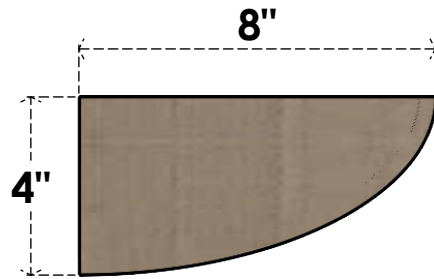

ITEM NUMBER: CORU04X08X04DURRCPR

4"W X 8"D X 4"H SERIES 3 WIDE DURHAM ROUGH CEDAR TIMBERTHANE FAUX WOOD CORBEL, PRIMED

SIDE PROFILE

FRONT PROFILE

ISOMETRIC

EKENA MILLWORK
2300 WEST MAIN ST.
CLARKSVILLE, TX 75426
TOLL FREE: 866-607-0453
WWW.EKENAMILLWORK.COM

NOTES

1. INSTALLATION TO BE COMPLETED IN ACCORDANCE WITH MANUFACTURER'S SPECIFICATIONS.
2. DRAWING MAY NOT BE TO SCALE
3. THIS DRAWING IS INTENDED FOR DESIGN AND PLANNING PURPOSES ONLY.
4. ALL INFORMATION CONTAINED HEREIN WAS CURRENT AT THE TIME OF DEVELOPMENT BUT MUST BE REVIEWED AND APPROVED BY THE PRODUCT MANUFACTURER TO BE CONSIDERED ACCURATE.
5. TIMBERTHANE ARCHITECTURAL PRODUCTS ARE MADE FROM HIGH DENSITY URETHANE AND COME FACTORY PRIMED