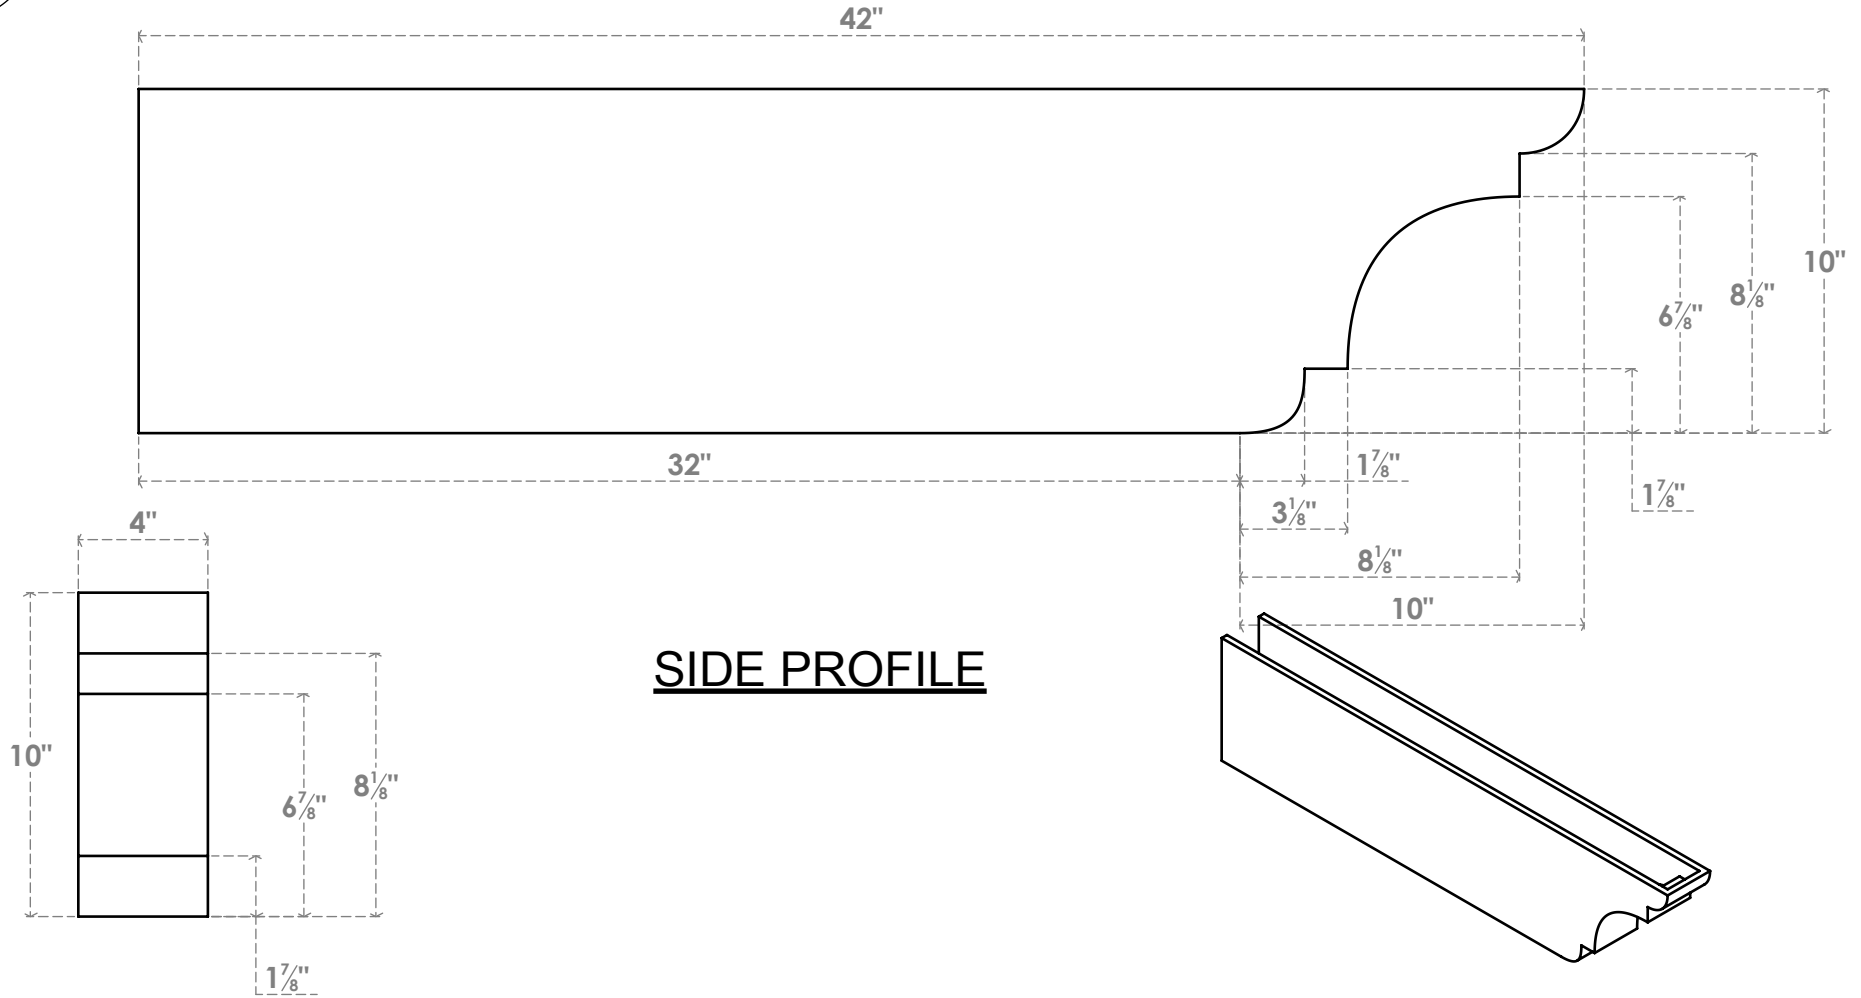

RFTP04X10X42NEB

4"W X 10"H X 42"L NEW BRIGHTON ARCHITECTURAL GRADE PVC RAFTER TAIL

SIDE PROFILE

FRONT PROFILE

ISOMETRIC

EKENA
MILLWORK
2300 WEST MAIN ST.
CLARKSVILLE, TX 75426
TOLL FREE: 866-607-0453
WWW.EKENAMILLWORK.COM

NOTES

1. INSTALLATION TO BE COMPLETED IN ACCORDANCE WITH MANUFACTURER'S SPECIFICATIONS.
2. DRAWING MAY NOT BE TO SCALE
3. THIS DRAWING IS INTENDED FOR DESIGN AND PLANNING PURPOSES ONLY.
4. ALL INFORMATION CONTAINED HEREIN WAS CURRENT AT THE TIME OF DEVELOPMENT BUT MUST BE REVIEWED AND APPROVED BY THE PRODUCT MANUFACTURER TO BE CONSIDERED ACCURATE.
5. ARCHITECTURAL GRADE PVC PRODUCTS ARE MADE FROM EXPANDED CELLULAR PVC AND COME NATURALLY WHITE BUT MAY BE PAINTED