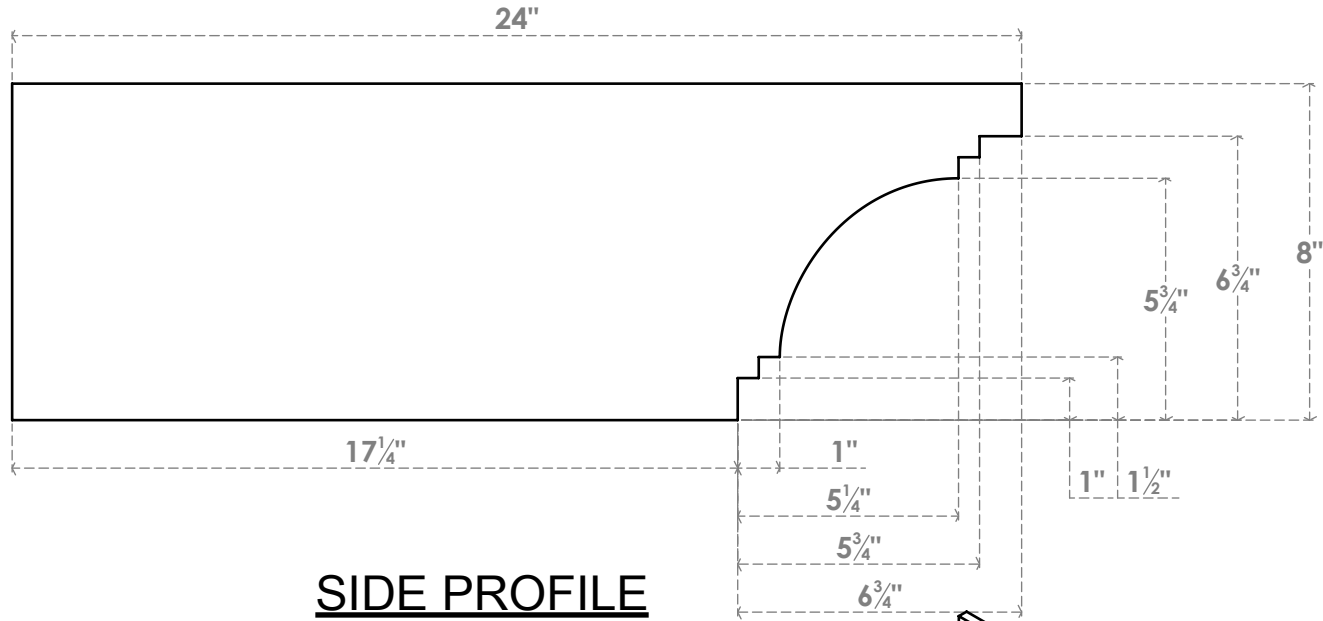

# RFTP04X08X24PEC

4"W X 8"H X 24"L PESCADERO ARCHITECTURAL GRADE PVC RAFTER TAIL

EKENA MILLWORK  
 2300 WEST MAIN ST.  
 CLARKSVILLE, TX 75426  
 TOLL FREE: 866-607-0453  
 WWW.EKENAMILLWORK.COM