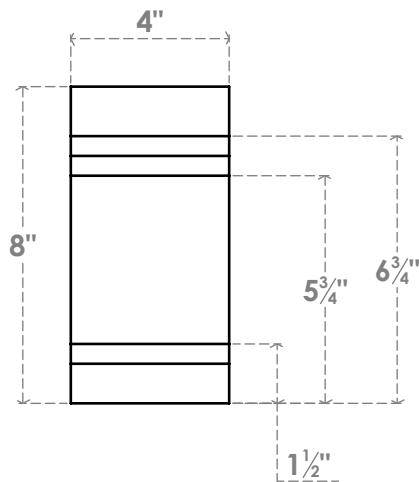

# RFTP04X08X24PEC

4"W X 8"H X 24"L PESCADERO ARCHITECTURAL GRADE PVC RAFTER TAIL

EKENA MILLWORK  
 2300 WEST MAIN ST.  
 CLARKSVILLE, TX 75426  
 TOLL FREE: 866-607-0453  
 WWW.EKENAMILLWORK.COM

### NOTES

1. INSTALLATION TO BE COMPLETED IN ACCORDANCE WITH MANUFACTURER'S SPECIFICATIONS.
2. DRAWING MAY NOT BE TO SCALE
3. THIS DRAWING IS INTENDED FOR DESIGN AND PLANNING PURPOSES ONLY.
4. ALL INFORMATION CONTAINED HEREIN WAS CURRENT AT THE TIME OF DEVELOPMENT BUT MUST BE REVIEWED AND APPROVED BY THE PRODUCT MANUFACTURER TO BE CONSIDERED ACCURATE.
5. ARCHITECTURAL GRADE PVC PRODUCTS ARE MADE FROM EXPANDED CELLULAR PVC AND COME NATURALLY WHITE BUT MAY BE PAINTED