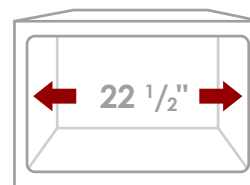

LUXURY BASKET STRAINER

CABINET SIZE

MINIMUM
INTERNAL SIZE

GARBAGE DISPOSAL

Stylish® sinks have on standard 3 1/2" drain opening that can fit any garbage disposal unit. The sink structure is well designed to withstand any heavy garbage disposal unit.

WARRANTY

This product is covered by a limited lifetime warranty. Consult our website for complete details.

PRODUCT CARE

Rinse and dry your sink with a clean soft cloth, working with, not a cross, the grain. We recommend the use of a mild solution of water and vinegar to remove any mineral deposits that may have built up on your sink.

Use mild non-abrasive liquid cream cleaners that do not contain chlorine, sodium hypochlorite or hydrochloric acid to help maintain the original appearance of your sink. Ensure that you thoroughly rinse your sink and wipe it dry. We recommend the use of a stainless steel grid that fits inside the bottom of the sink bowl and protect the sink from scratches.