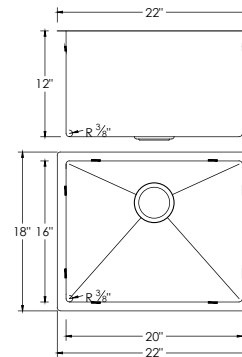

### DIMENSIONS

22" x 18" x 12"

### DRAIN HOLE SIZE

### PRODUCT DIMENSIONS

Overall Dimensions	22" x 18" x 12"
Internal Dimensions	20" x 16" x 12"
Left Basin	-
Right Basin	-
Drain Opening Size	3 1/2"