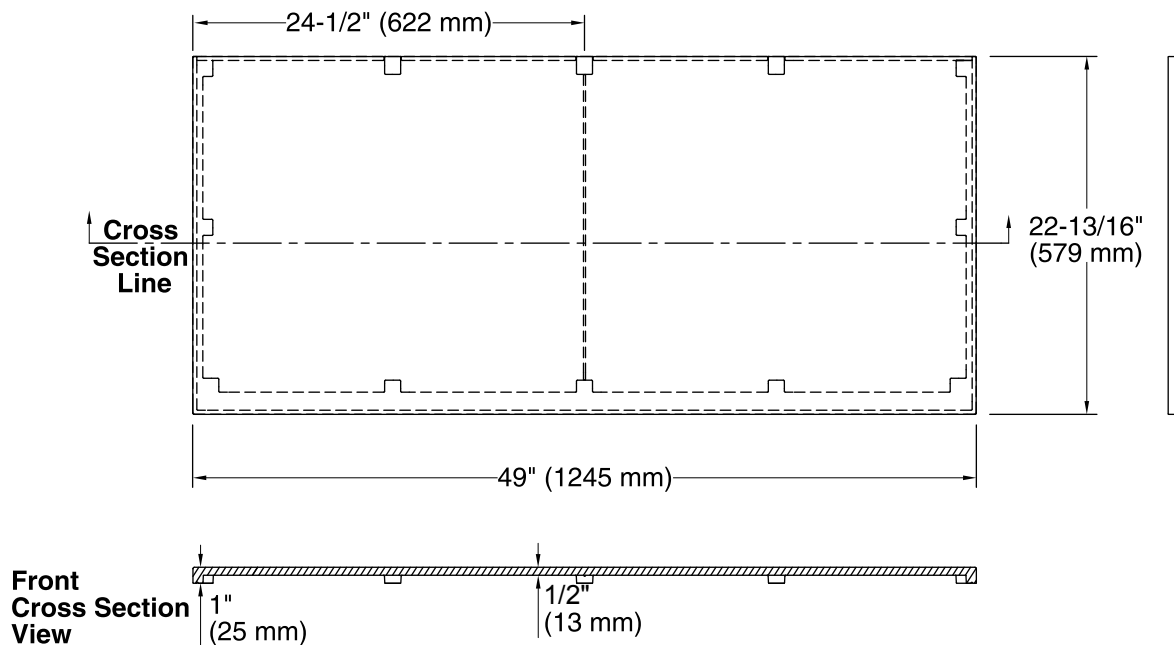

#### Features

- Pairs with KOHLER drop-in and above-counter bathroom sinks.
- Pilot holes for single, 4-inch centerset, and 8-inch wideset faucets.
- Coordinates with the industry-standard 48-inch vanities in the KOHLER® Tailored vanity collection.
- Field trimmable for alcove and corner installations.
- Optional side and backsplashes available (sold separately).

#### Installation

- Vanity top.
- Accommodates single, 4-inch, and 8-inch center faucet configurations.

### Technical Information

All product dimensions are nominal.

Installation: Vanity top/ITB