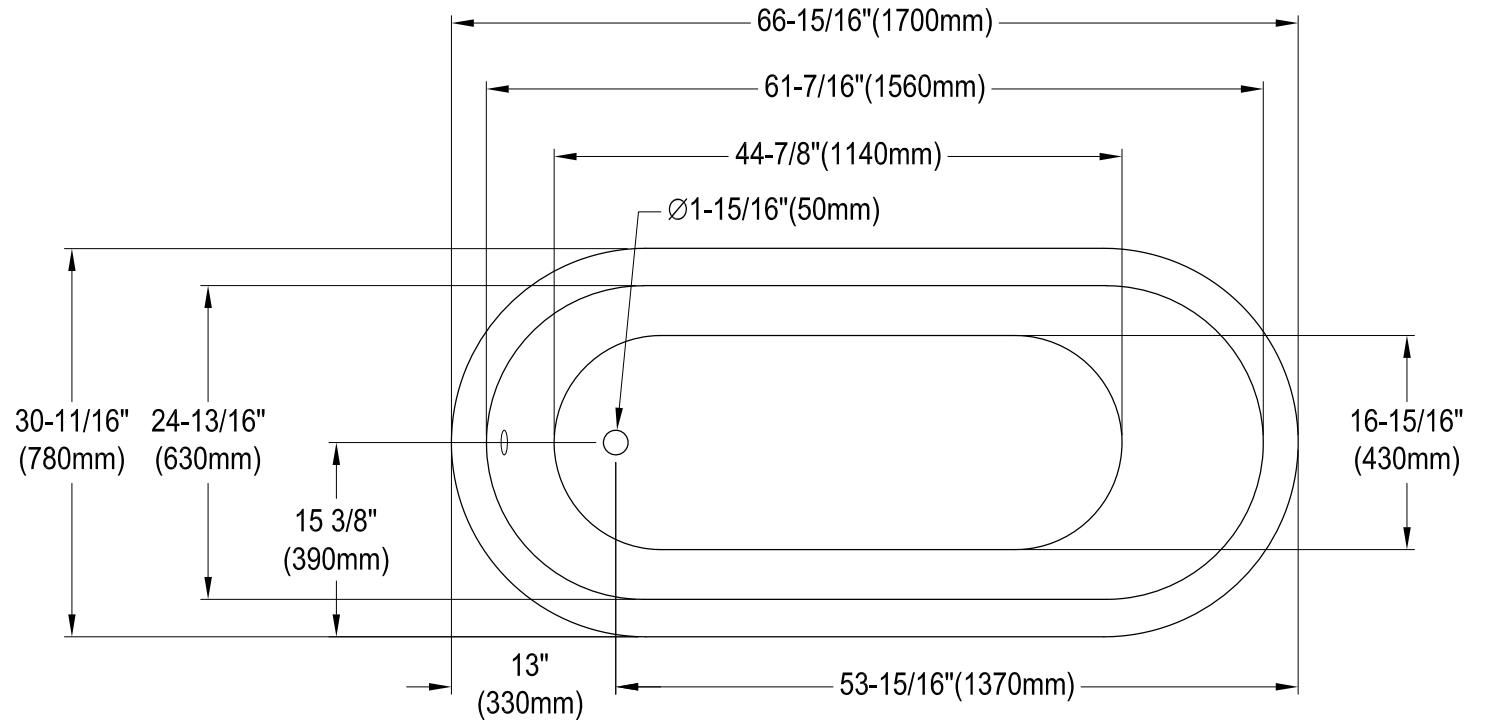

# 67" Cast Iron Clawfoot Tub

M10 x 20 (4 pcs)

Section A-A