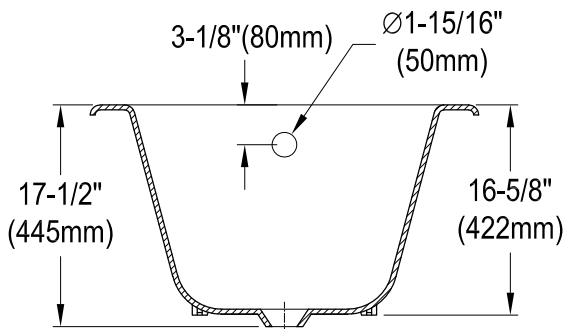

# 67" Cast Iron Clawfoot Tub

M10 x 20 (4 pcs)

Section A-A