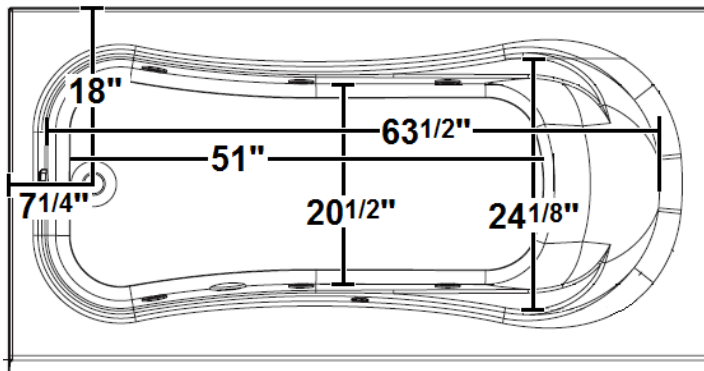

RAPHINE

72" x 36" Skirted Acrylic Whirlpool

Model Number
7236RWSR064
Right Hand Drain Whirlpool in White
7236RWSL064
Left Hand Drain Whirlpool in White

Features

- Color-matched jet trim included
- 10 Self draining, adjustable hydrotherapy jets
- 3-Speed control for the 13 Amp pump
- Constructed of high-gloss durable acrylic
- Pre-leveled base for easy installation
- Pillow included
- Textured floor
- Can be installed as an undermount
- Made in the USA

All dimensions are +/- 1/2" and subject to change without notice
Confirm specifications before installation

Standard (S) Pump Location

Technical Information

- Weight: 151 lbs.
- Water Depth to Overflow: 13 1/2"
- Operating Capacity: 50 gal.
- Water Capacity: 68 gal.
- Sump Dimension: 51" x 20 1/2"