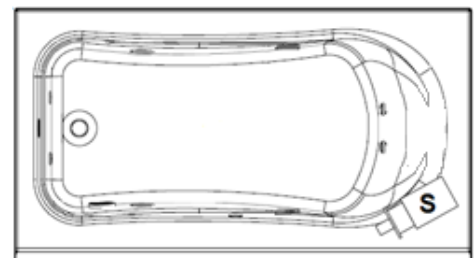

RAPHINE

72" x 36" Skirted Acrylic Whirlpool

Model Number
7236RWSR064
Right Hand Drain Whirlpool in White
7236RWSL064
Left Hand Drain Whirlpool in White

Features

- Color-matched jet trim included
- 10 Self draining, adjustable hydrotherapy jets
- 3-Speed control for the 13 Amp pump
- Constructed of high-gloss durable acrylic
- Pre-leveled base for easy installation
- Pillow included
- Textured floor
- Can be installed as an undermount
- Made in the USA

All dimensions are +/- 1/2" and subject to change without notice
Confirm specifications before installation

Standard (S) Pump Location

Technical Information

- Weight: 151 lbs.
- Water Depth to Overflow: 13 1/2"
- Operating Capacity: 50 gal.
- Water Capacity: 68 gal.
- Sump Dimension: 51" x 20 1/2"