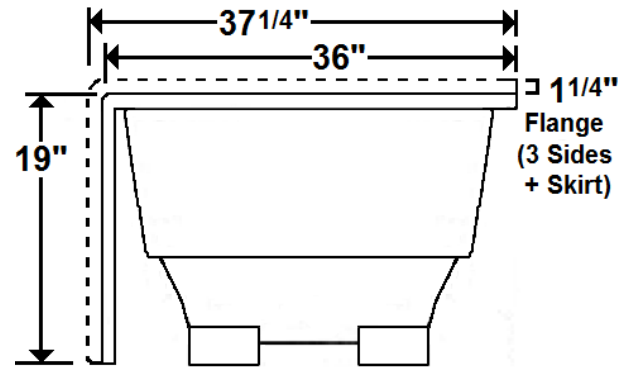

RAPHINE

72" x 36" Skirted Acrylic Whirlpool

Model Number
7236RWSR064
Right Hand Drain Whirlpool in White
7236RWSL064
Left Hand Drain Whirlpool in White

Features

- Color-matched jet trim included
- 10 Self draining, adjustable hydrotherapy jets
- 3-Speed control for the 13 Amp pump
- Constructed of high-gloss durable acrylic
- Pre-leveled base for easy installation
- Pillow included
- Textured floor
- Can be installed as an undermount
- Made in the USA

All dimensions are +/- 1/2" and subject to change without notice
Confirm specifications before installation

Standard (S) Pump Location

Technical Information

- Weight: 151 lbs.
- Water Depth to Overflow: 13 1/2"
- Operating Capacity: 50 gal.
- Water Capacity: 68 gal.
- Sump Dimension: 51" x 20 1/2"