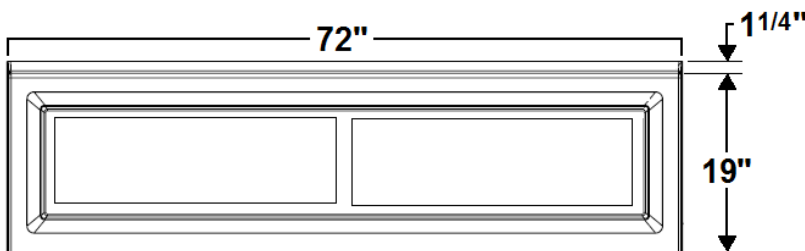

RAPHINE

72" x 36" Skirted Acrylic Whirlpool

Model Number
7236RWSR064
Right Hand Drain Whirlpool in White
7236RWSL064
Left Hand Drain Whirlpool in White

Features

- Color-matched jet trim included
- 10 Self draining, adjustable hydrotherapy jets
- 3-Speed control for the 13 Amp pump
- Constructed of high-gloss durable acrylic
- Pre-leveled base for easy installation
- Pillow included
- Textured floor
- Can be installed as an undermount
- Made in the USA

All dimensions are +/- 1/2" and subject to change without notice
Confirm specifications before installation

Standard (S) Pump Location

Technical Information

- Weight: 151 lbs.
- Water Depth to Overflow: 13 1/2"
- Operating Capacity: 50 gal.
- Water Capacity: 68 gal.
- Sump Dimension: 51" x 20 1/2"