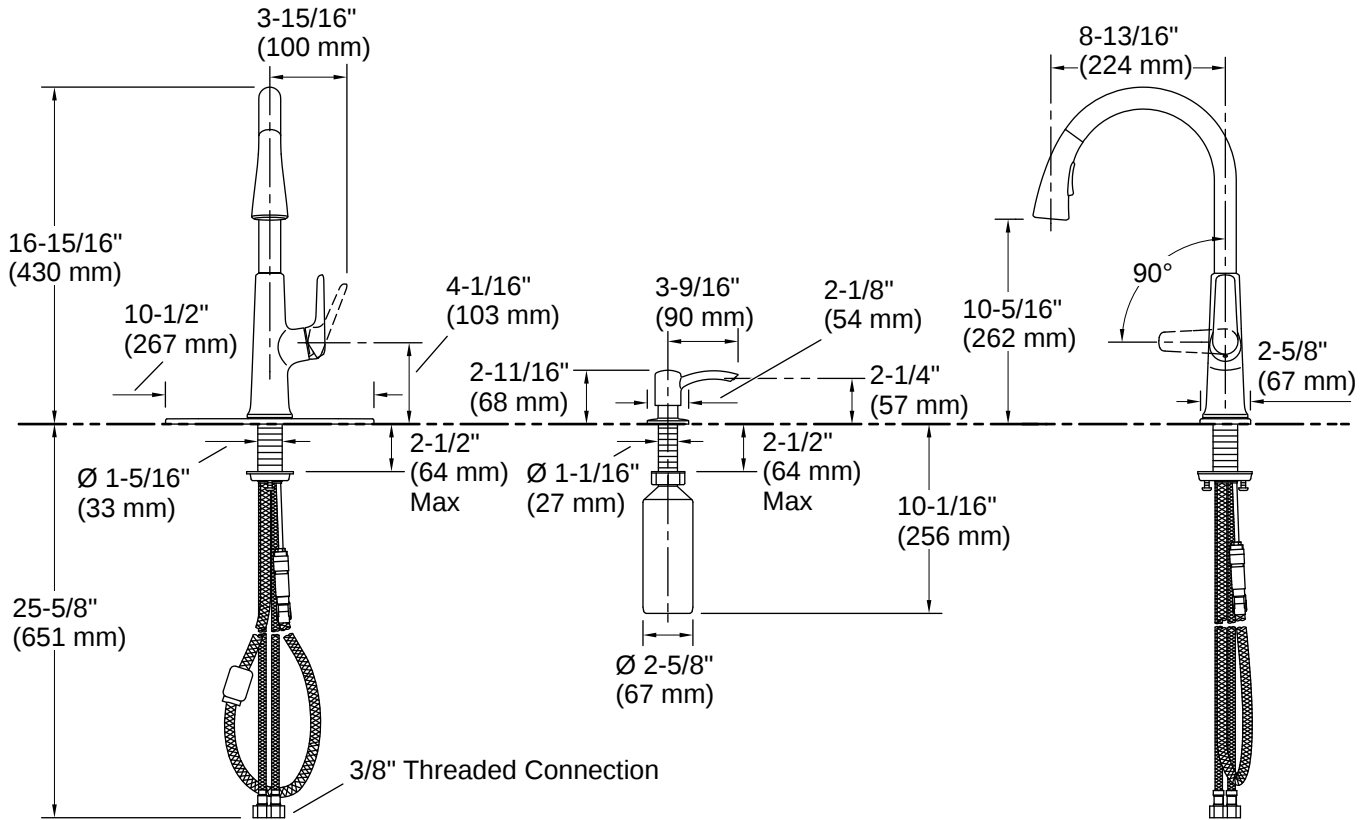

Technical Information

All product dimensions are nominal.

Handle

Handle Style/ Type: Lever

Spout

Spout Reach: 8-13/16" (224 mm)

Flow Rate

Faucet Flow Rate: 1.5 gpm (5.7 l/min)

Recommended Products/Accessories

K-23723 Faucet cleaner

Warranty

See website for detailed warranty information.

KOHLER® Faucet Lifetime Limited Warranty

Installation

- Installs with 1-, 2-, 3-, or 4-hole sinks
- Flexible supply lines and quick-connect fittings simplify installation
- Longer shank works with countertops up to 2-1/2" (63.5 mm) thick and is easy to install

Installation Notes

Install this product according to the installation instructions.

ADA compliant for faucet handles only
 ADA, CSA B651 compliant when installed to the specific requirements of these regulations.