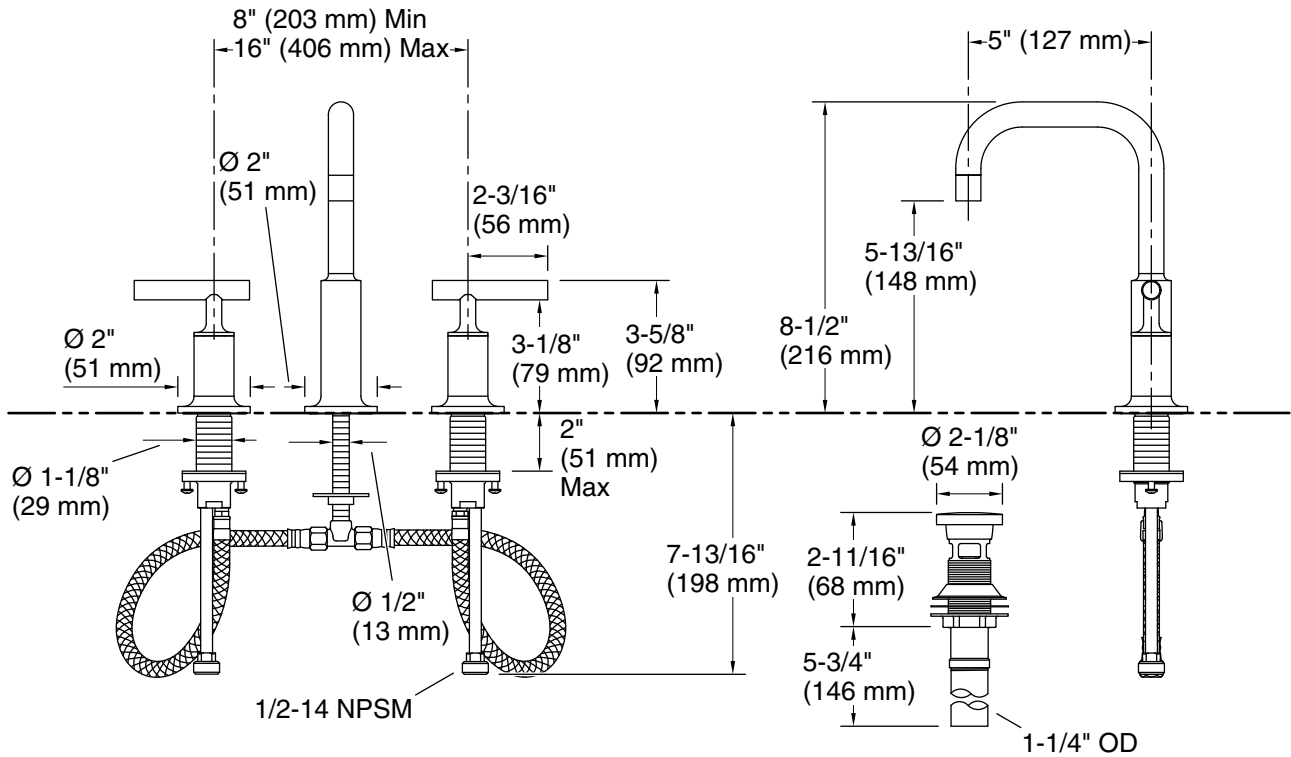

## Technical Information

All product dimensions are nominal.

Faucet flow rate: 1.2 gal/min (4.5 l/min)

Drain included: Yes

Drain tailpiece included: Yes

## Spout:

Spout reach: 5" (127 mm)