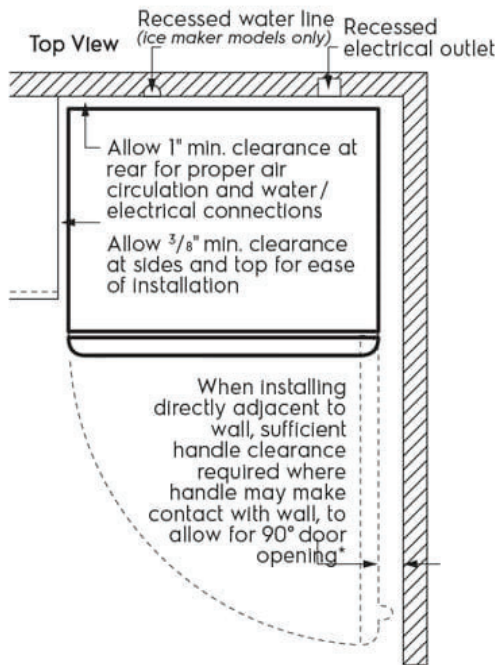

FFTR1814VW
FFTR1814VB

Available Colors : White, Black

Version : 06/19

Top Freezer Refrigerator

18.3 Cu. Ft. Top Freezer Refrigerator

Installation Drawing

* When installing refrigerator adjacent to wall, cabinet or other appliance that extends beyond front edge of unit, 20" minimum clearance recommended to allow for optimum 140° door swing, providing complete crisper access and removal. (Absolute 3" minimum clearance will ONLY allow for 90° door swing which will provide limited crisper access with restricted removal.)