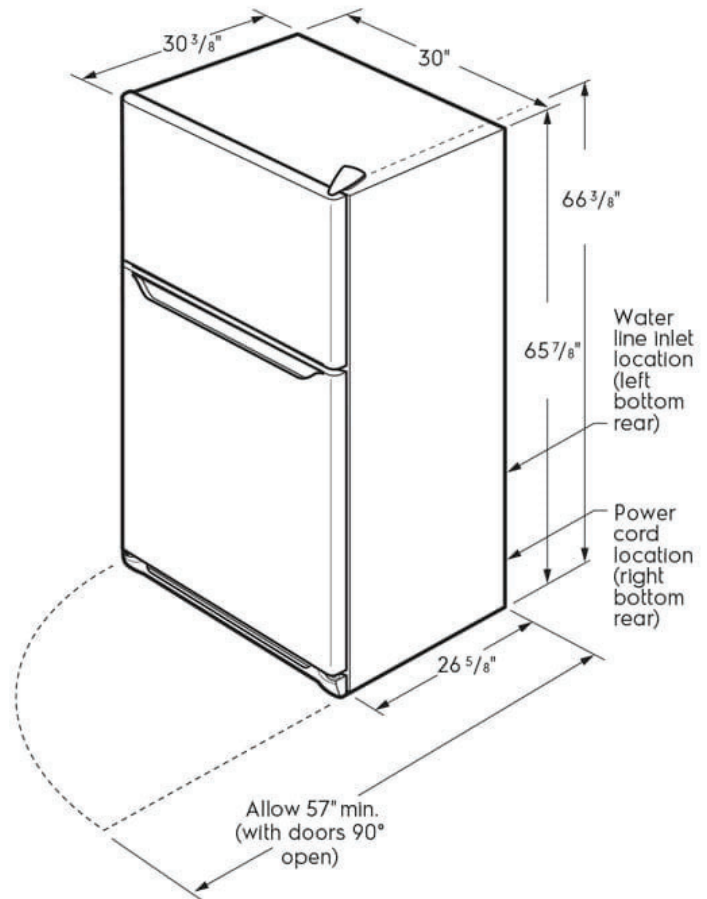

FFTR1814VW
FFTR1814VB

Available Colors : White, Black

Version : 06/19

Top Freezer Refrigerator

18.3 Cu. Ft. Top Freezer Refrigerator

Installation Drawing

* When installing refrigerator adjacent to wall, cabinet or other appliance that extends beyond front edge of unit, 20" minimum clearance recommended to allow for optimum 140° door swing, providing complete crisper access and removal. (Absolute 3" minimum clearance will ONLY allow for 90° door swing which will provide limited crisper access with restricted removal.)