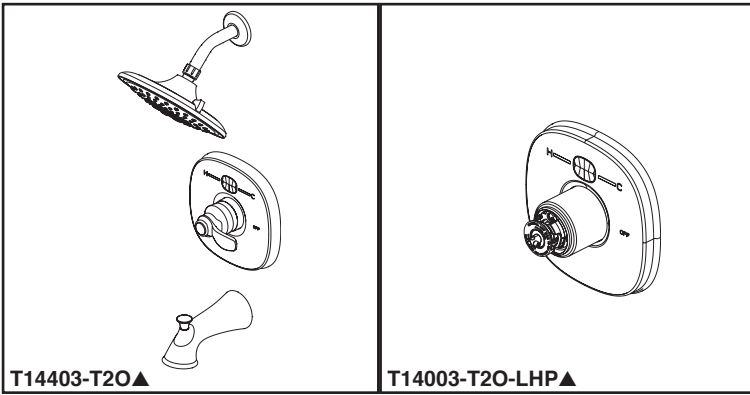

see what Delta can do™

TUB AND SHOWER FAUCET TRIM

- Angular Modern Temp₂O® Tub/Shower and Valve only
- Temperature display changes color as temperature changes
- Easy-turn 3-spray adjustable shower head
- Uses 3 AAA batteries (included)
- Option for °F / °C
- Low battery indicator on LED screen

FEATURES:

- Touch-Clean® Nozzles
- Temp₂O®

STANDARD SPECIFICATIONS

- 14 Series pressure balanced bath mixing valve trim
- Maintains a balanced pressure of hot and cold water even when a valve is turned on or off elsewhere in the system
- For use with MultiChoice® Universal rough valve body (R10000 Series)
- Shower head flow rate 2.0 gpm @ 80 psi, 7.6 L/min @ 550 kPa
- Back-to-back installation capability
- Solid brass forged body
- Temperature only controlled with handle
- Field adjustable to limit handle rotation into hot water zone
- 120° maximum handle rotation

WARRANTY

- Parts and Finish - Lifetime limited warranty; or for commercial purchasers, 10 years for multi-family residential (apartments and condominiums) and 5 years for all other commercial uses, in each case from the date of purchase.
- Electronic Parts and Batteries (if applicable) - 5 years from the date of purchase; or for commercial purchasers, 1 year from the date of purchase. No warranty is provided on batteries.

Submitted Model No.: _____

Specific Features: _____