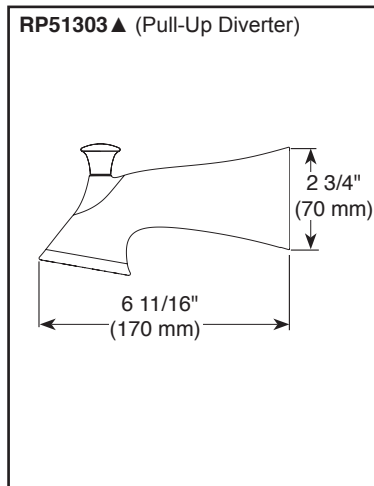

▲ Designate proper finish suffix

Delta reserves the right (1) to make changes in specifications and materials, and (2) to change or discontinue models, both without notice or obligation. Dimensions are for reference only. See current full-line price book or www.deltafaucet.com for finish options and product availability.

COMPLIES WITH:

- ASME A112.18.1 / CSA B125.1
- Indicates compliance to ICC/ANSI A117.1 - valve control only
- EPA WaterSense® -Applies to T14403-T2O and 52686 only

Delta Faucet Company

55 E. 111th Street, Indianapolis, IN 46280
350 South Edgeware Road, St. Thomas, ON N5P 4L1
© 2019 Delta Faucet Company