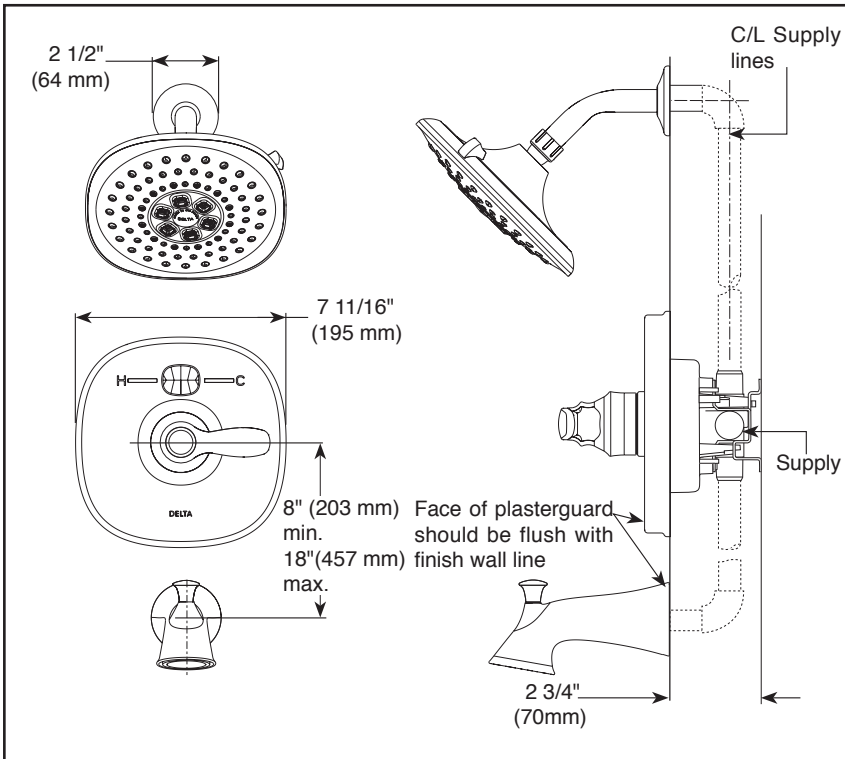

▲ Designate proper finish suffix

Delta reserves the right (1) to make changes in specifications and materials, and (2) to change or discontinue models, both without notice or obligation. Dimensions are for reference only. See current full-line price book or www.deltafaucet.com for finish options and product availability.

COMPLIES WITH:

- ASME A112.18.1 / CSA B125.1
- Indicates compliance to ICC/ANSI A117.1 - valve control only
- EPA WaterSense® -Applies to T14403-T2O and 52686 only

Delta Faucet Company

55 E. 111th Street, Indianapolis, IN 46280
350 South Edgeware Road, St. Thomas, ON N5P 4L1
© 2019 Delta Faucet Company