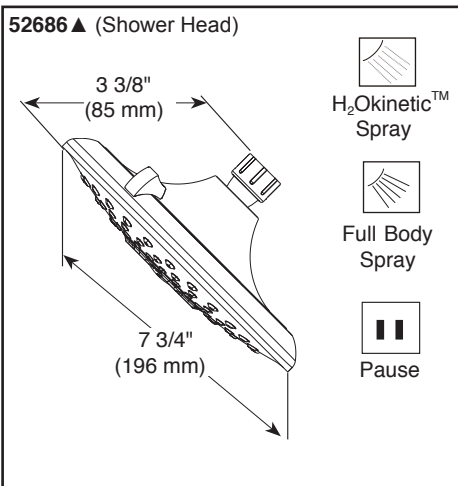

▲ Designate proper finish suffix

Delta reserves the right (1) to make changes in specifications and materials, and (2) to change or discontinue models, both without notice or obligation. Dimensions are for reference only. See current full-line price book or www.deltafaucet.com for finish options and product availability.

COMPLIES WITH:

- ASME A112.18.1 / CSA B125.1
- Indicates compliance to ICC/ANSI A117.1 - valve control only
- EPA WaterSense® -Applies to T14403-T2O and 52686 only

Delta Faucet Company

55 E. 111th Street, Indianapolis, IN 46280
350 South Edgeware Road, St. Thomas, ON N5P 4L1
© 2019 Delta Faucet Company