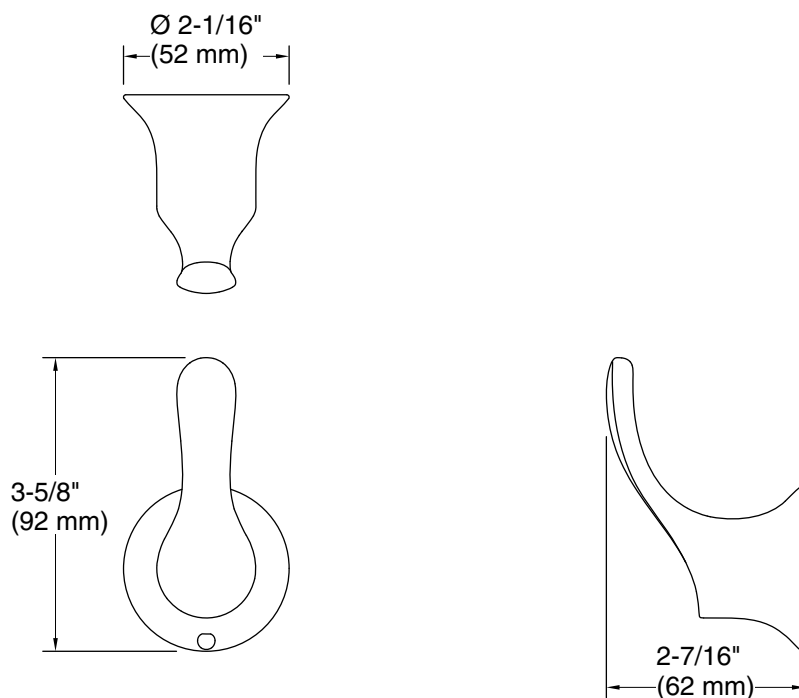

Color	Code	Description
	CP	Polished Chrome
	BN	Vibrant® Brushed Nickel
	BL	Matte Black

Technical Information

All product dimensions are nominal.

Material: Zinc