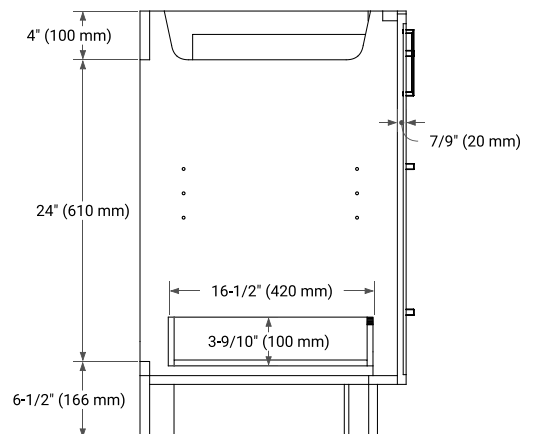

KELLY 60" SINGLE SINK BASE CABINET

BASE CABINET DIMENSIONS

60" W x 21.5" D x 34.5" H

FEATURES

- Solid wood frame and Plywood
- Soft-close system
- Dovetail construction
- Stylish Slim Shaker Door
- Pull-out inside drawer
- Adjustable shelf

SIDE VIEW

PLAN VIEW

61" SINGLE RECTANGLE SINK COUNTERTOP WITH 1.5 IN. THICKNESS

ARIEL

OVERALL DIMENSIONS

61" W x 22" D x 1.5" H

COUNTERTOP OPTIONS

Carrara Marble

EDGE SIDE VIEW

THREE DIMENSIONAL COUNTERTOP VIEW