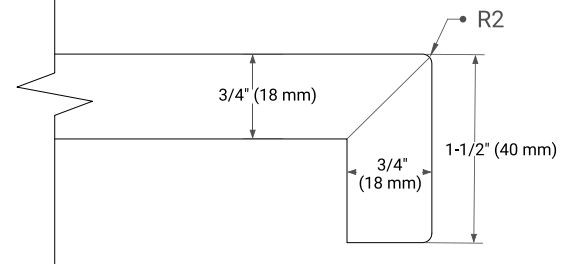

SIDE VIEW

PLAN VIEW

61" SINGLE RECTANGLE SINK COUNTERTOP WITH 1.5 IN. THICKNESS

ARIEL

OVERALL DIMENSIONS

61" W x 22" D x 1.5" H

COUNTERTOP OPTIONS

Carrara Marble

White Quartz

FEATURES

- Solid countertop with mitered edges & seams
- Undermount white rectangular sink
- Pre-drilled for 8" widespread faucet

INCLUDED

- Countertop
- Matching Backsplash
- Rectangle Sink

COUNTERTOP PLAN VIEW

EDGE SIDE VIEW

THREE DIMENSIONAL COUNTERTOP VIEW