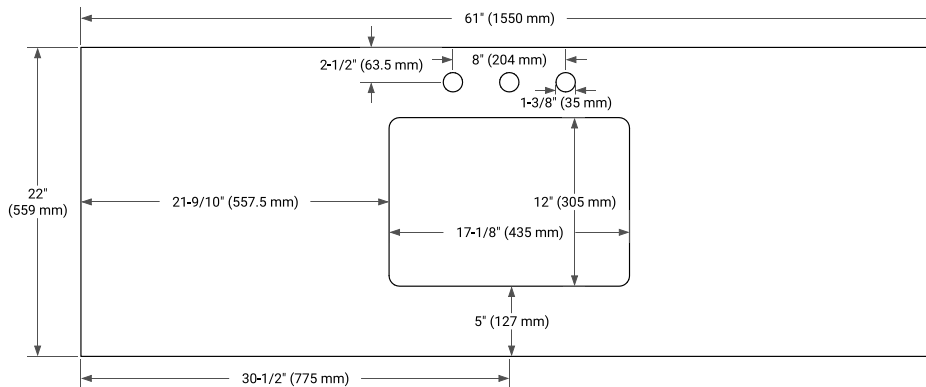

SIDE VIEW

PLAN VIEW

61" SINGLE RECTANGLE SINK COUNTERTOP WITH 1.5 IN. THICKNESS

ARIEL

OVERALL DIMENSIONS

61" W x 22" D x 1.5" H

COUNTERTOP OPTIONS

Carrara Marble

White Quartz

FEATURES

- Solid countertop with mitered edges & seams
- Undermount white rectangular sink
- Pre-drilled for 8" widespread faucet

INCLUDED

- Countertop
- Matching Backsplash
- Rectangle Sink

COUNTERTOP PLAN VIEW

EDGE SIDE VIEW

THREE DIMENSIONAL COUNTERTOP VIEW