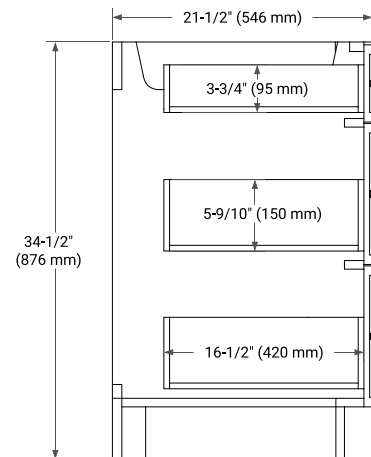

KELLY 60" SINGLE SINK BASE CABINET

BASE CABINET DIMENSIONS

60" W x 21.5" D x 34.5" H

FEATURES

- Solid wood frame and Plywood
- Soft-close system
- Dovetail construction
- Stylish Slim Shaker Door
- Pull-out inside drawer
- Adjustable shelf

SIDE VIEW

PLAN VIEW

61" SINGLE RECTANGLE SINK COUNTERTOP WITH 1.5 IN. THICKNESS

ARIEL

OVERALL DIMENSIONS

61" W x 22" D x 1.5" H

COUNTERTOP OPTIONS

Carrara Marble

White Quartz

FEATURES

- Solid countertop with mitered edges & seams
- Undermount white rectangular sink
- Pre-drilled for 8" widespread faucet

INCLUDED

- Countertop
- Matching Backsplash
- Rectangle Sink

COUNTERTOP PLAN VIEW

EDGE SIDE VIEW

THREE DIMENSIONAL COUNTERTOP VIEW