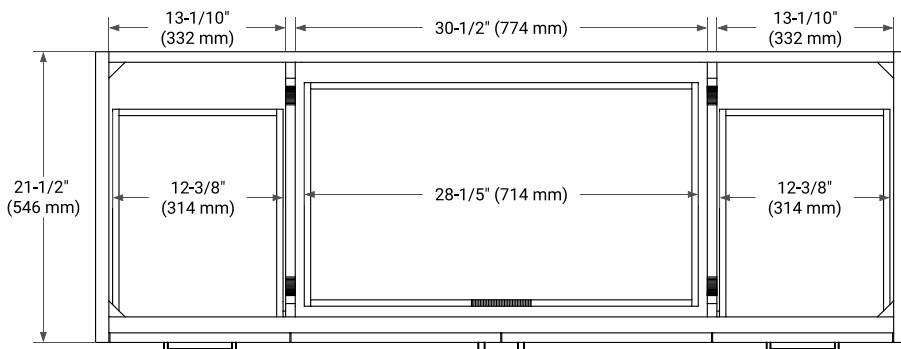

KELLY 60" SINGLE SINK BASE CABINET

BASE CABINET DIMENSIONS

60" W x 21.5" D x 34.5" H

FEATURES

- Solid wood frame and Plywood
- Soft-close system
- Dovetail construction
- Stylish Slim Shaker Door
- Pull-out inside drawer
- Adjustable shelf

SIDE VIEW

PLAN VIEW

61" SINGLE RECTANGLE SINK COUNTERTOP WITH 1.5 IN. THICKNESS

ARIEL

OVERALL DIMENSIONS

61" W x 22" D x 1.5" H

COUNTERTOP OPTIONS

Carrara Marble

White Quartz

FEATURES

- Solid countertop with mitered edges & seams
- Undermount white rectangular sink
- Pre-drilled for 8" widespread faucet

INCLUDED

- Countertop
- Matching Backsplash
- Rectangle Sink

COUNTERTOP PLAN VIEW

EDGE SIDE VIEW

THREE DIMENSIONAL COUNTERTOP VIEW