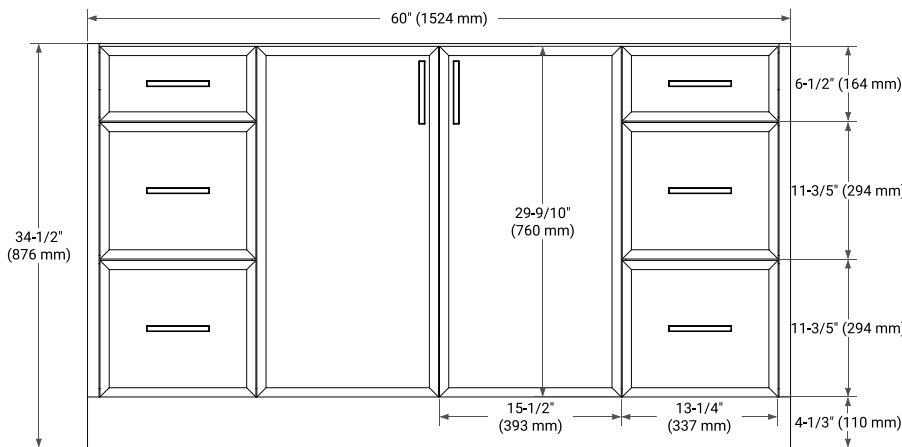

KELLY 60" SINGLE SINK BASE CABINET

BASE CABINET DIMENSIONS

60" W x 21.5" D x 34.5" H

FEATURES

- Solid wood frame and Plywood
- Soft-close system
- Dovetail construction
- Stylish Slim Shaker Door
- Pull-out inside drawer
- Adjustable shelf

SIDE VIEW

PLAN VIEW

61" SINGLE RECTANGLE SINK COUNTERTOP WITH 1.5 IN. THICKNESS

ARIEL

OVERALL DIMENSIONS

61" W x 22" D x 1.5" H

COUNTERTOP OPTIONS

Carrara Marble

White Quartz

FEATURES

- Solid countertop with mitered edges & seams
- Undermount white rectangular sink
- Pre-drilled for 8" widespread faucet

INCLUDED

- Countertop
- Matching Backsplash
- Rectangle Sink

COUNTERTOP PLAN VIEW

EDGE SIDE VIEW

THREE DIMENSIONAL COUNTERTOP VIEW