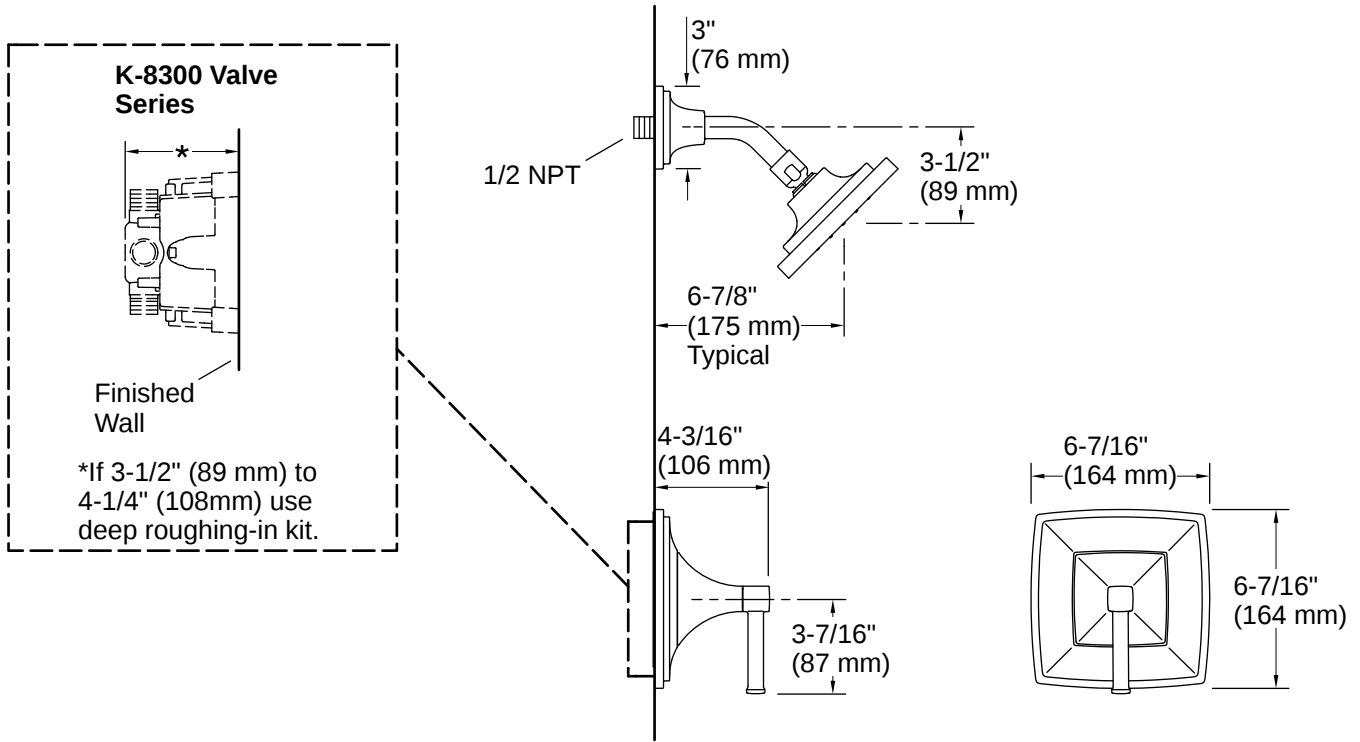

Installation Notes

Install this product according to the installation instructions.