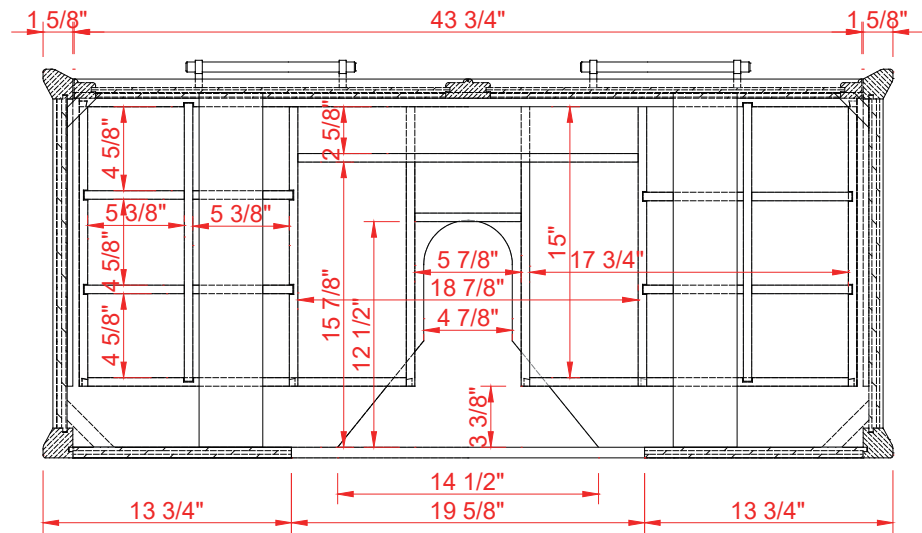

INSTALLERS DIAGRAM

MODEL NUMBER:1480VB-48-201-283-UM

UNDERMOUNT SINK

TOP VIEW

Product Net weight (W/O Top):110.2 lbs.
 Product packed Gross weight (W/O Top):145.5 lbs.
 Packed product Dimensions:
 50.5in. W x 24.75in. D x 37.5in. H

FRONT VIEW

SIDE VIEW