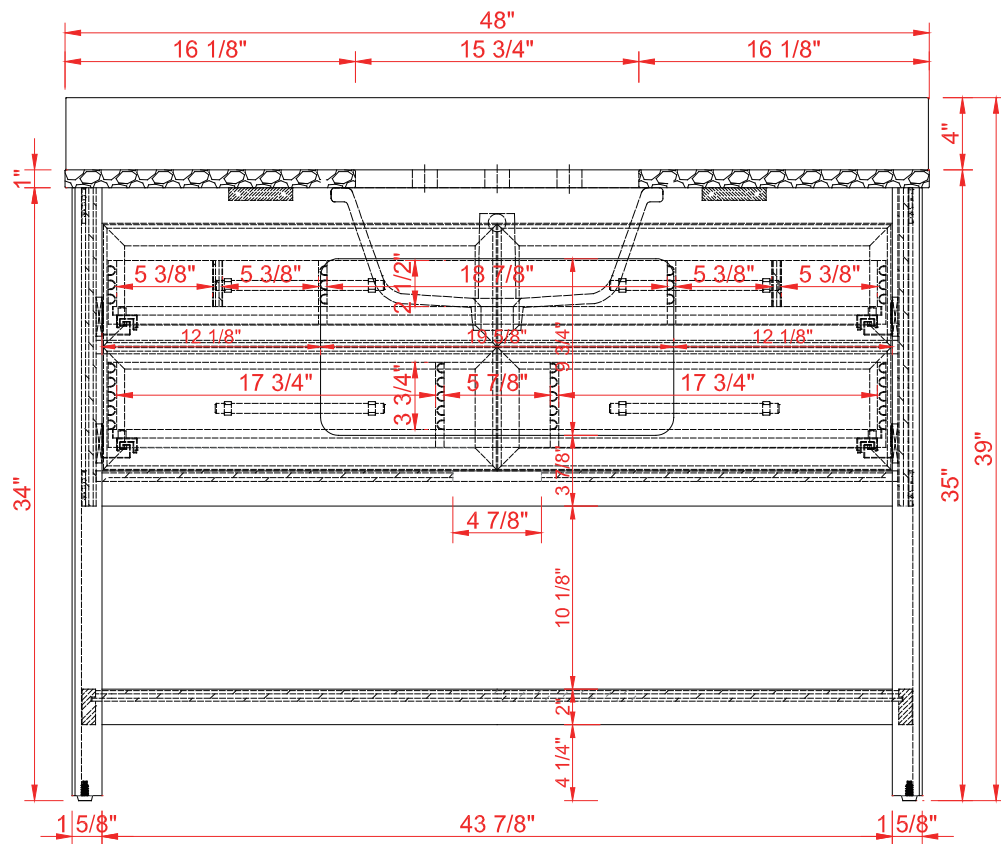

INSTALLERS DIAGRAM

MODEL NUMBER:1480VB-48-201-283-UM

UNDERMOUNT SINK

TOP VIEW

Product Net weight (W/O Top):110.2 lbs.
 Product packed Gross weight (W/O Top):145.5 lbs.
 Packed product Dimensions:
 50.5in. W x 24.75in. D x 37.5in. H

FRONT VIEW

SIDE VIEW