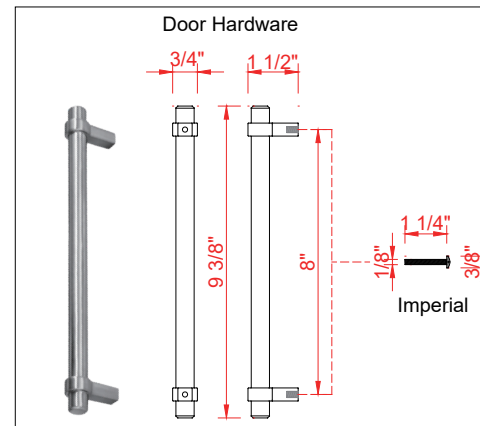

INSTALLERS DIAGRAM

MODEL NUMBER:1480VB-48-201-283-UM

UNDERMOUNT SINK

TOP VIEW

Product Net weight (W/O Top):110.2 lbs.
 Product packed Gross weight (W/O Top):145.5 lbs.
 Packed product Dimensions:
 50.5in. W x 24.75in. D x 37.5in. H

FRONT VIEW

SIDE VIEW