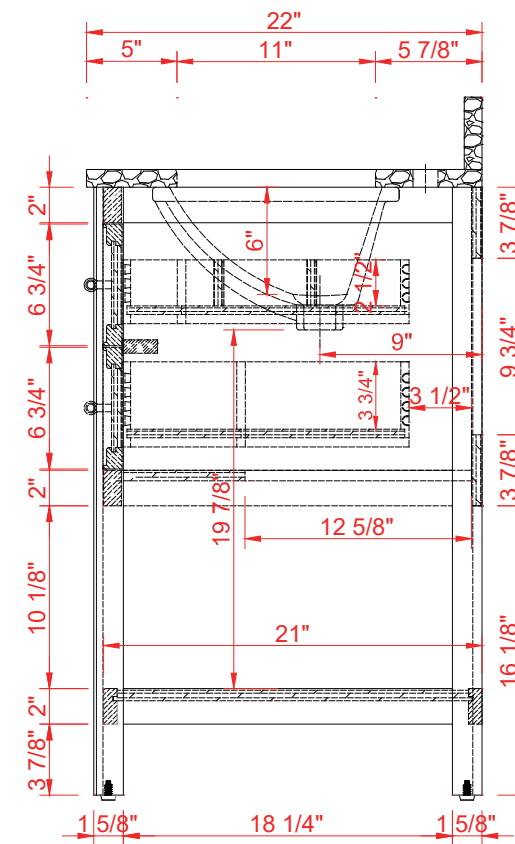

INSTALLERS DIAGRAM

MODEL NUMBER:1480VB-48-201-283-UM

UNDERMOUNT SINK

TOP VIEW

Product Net weight (W/O Top):110.2 lbs.
 Product packed Gross weight (W/O Top):145.5 lbs.
 Packed product Dimensions:
 50.5in. W x 24.75in. D x 37.5in. H

FRONT VIEW

SIDE VIEW