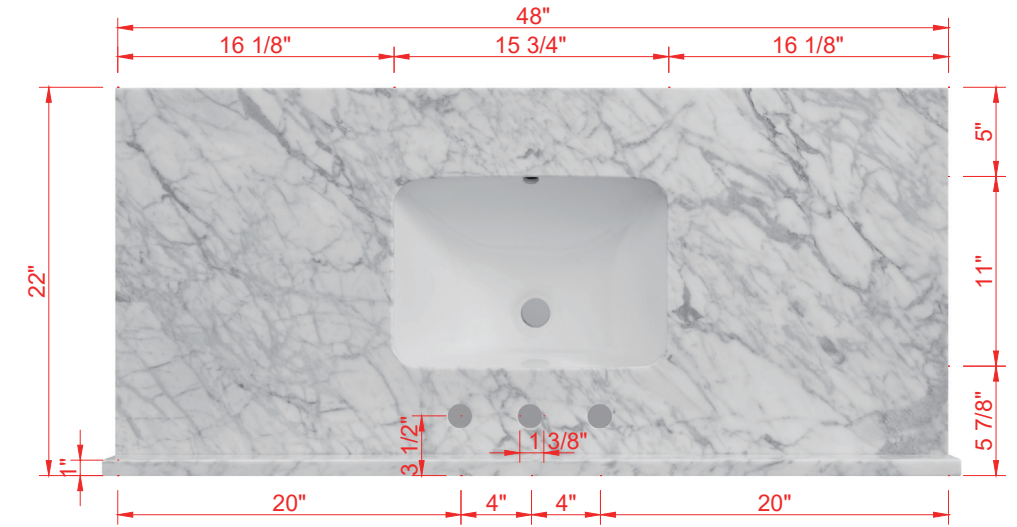

INSTALLERS DIAGRAM

MODEL NUMBER:1480VB-48-201-283-UM

UNDERMOUNT SINK

TOP VIEW

Product Net weight (W/O Top):110.2 lbs.
 Product packed Gross weight (W/O Top):145.5 lbs.
 Packed product Dimensions:
 50.5in. W x 24.75in. D x 37.5in. H

FRONT VIEW

SIDE VIEW