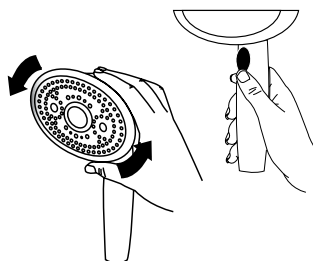

STEP 3

Wrap plumber's tape clockwise 3 or 4 turns around threaded end of shower arm.

STEP 4

In a clockwise direction, screw handheld holder onto the taped portion of shower arm. Hand tighten only.

STEP 5

Attach grooved end of hose to handheld holder and hand tighten.

STEP 6

Attach smooth end of hose to base of handheld and hand tighten. Insert your new handheld shower in holder.

ATTENTION:
SMOOTH END OF HOSE ATTACHES TO SHOWER HEAD

EASY SPRAY SELECTION & ADJUSTABLE FACE

Enjoying different sprays during your shower is quick and simple with the Evolution's push button selector. Gently press the push button selector to change between the 4 unique spray settings with ease. The Evolution also offers a 360° rotating oval head for a horizontal or vertical orientation.

PASO 3

Envuelva con cinta de plomero en el sentido de las agujas del reloj con 3 o 4 vueltas alrededor del brazo de ducha.

PASO 4

En la dirección de las agujas del reloj, enrosque el sujetador de mano a la porción encintada del brazo de la ducha. Solo ajuste a mano.