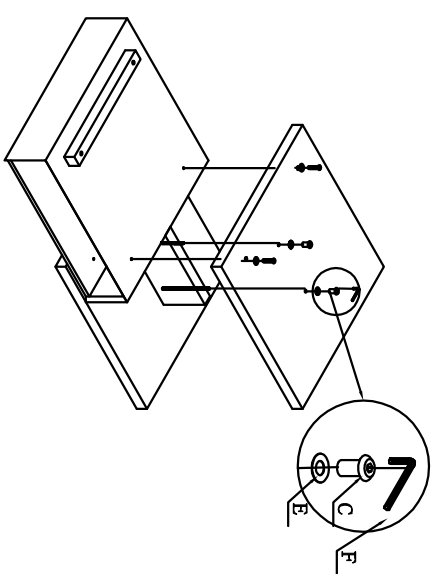

VERSION: LE696A1.2 ASSEMBLY INSTRUCTION

SETTING FITTINGS				DR-LE696A1.2			
FITTINGS	SPEC.	AMOUNT	FITTINGS	SPEC.	AMOUNT		
A	M8x35	6pcs	E	ϕ 10	4pcs		
B	M8 X 245	2pcs	F	M5	1pc		
C	M8	2pcs	G	M6	1pc		
D	ϕ 8	4pcs	H				

1

2

3

4

protraction			
auditing			
sanction