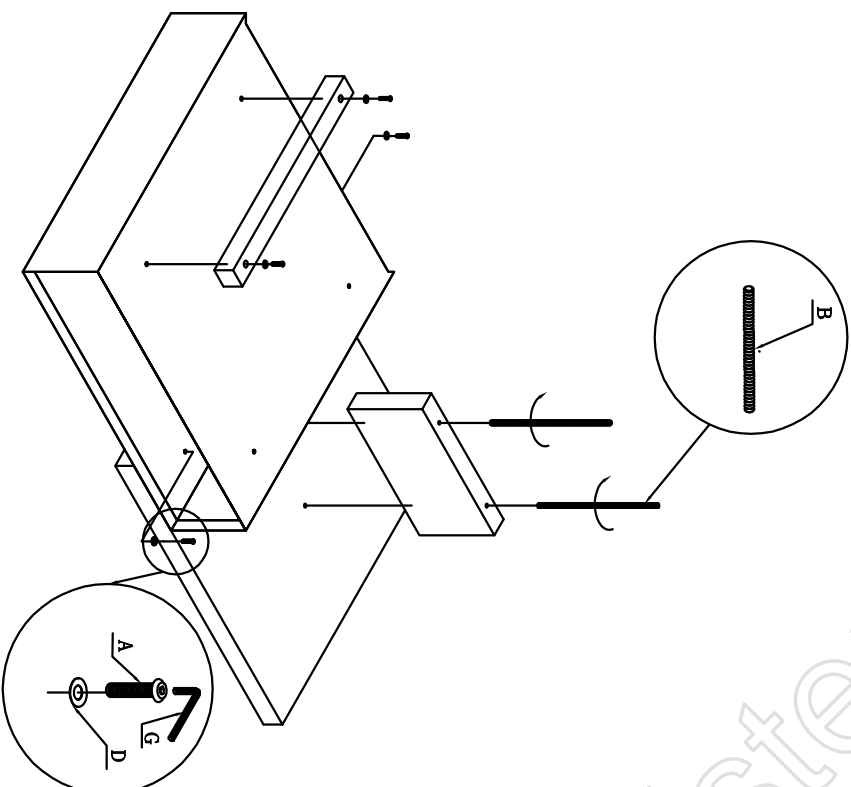

VERSION: LE696A1.2 ASSEMBLY INSTRUCTION

SETTING FITTINGS				DR-LE696A1.2			
FITTINGS	SPEC.	AMOUNT	FITTINGS	SPEC.	AMOUNT		
A	M8x35	6pcs	E	ϕ 10	4pcs		
B	M8 X 245	2pcs	F	M5	1pc		
C	M8	2pcs	G	M6	1pc		
D	ϕ 8	4pcs	H				

1