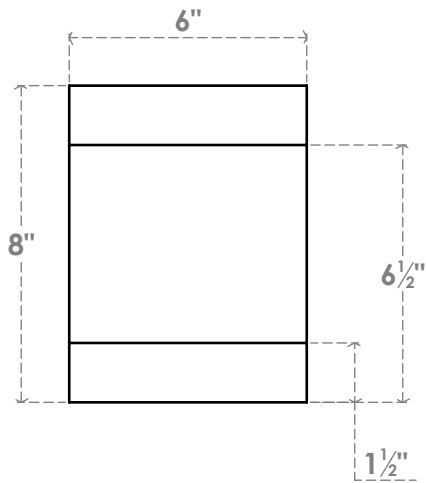

RFTP06X08X42NEW

6"W X 8"H X 42"L NEWPORT ARCHITECTURAL GRADE PVC RAFTER TAIL

SIDE PROFILE

FRONT PROFILE

ISOMETRIC

EKENA MILLWORK
 2300 WEST MAIN ST.
 CLARKSVILLE, TX 75426
 TOLL FREE: 866-607-0453
 WWW.EKENAMILLWORK.COM