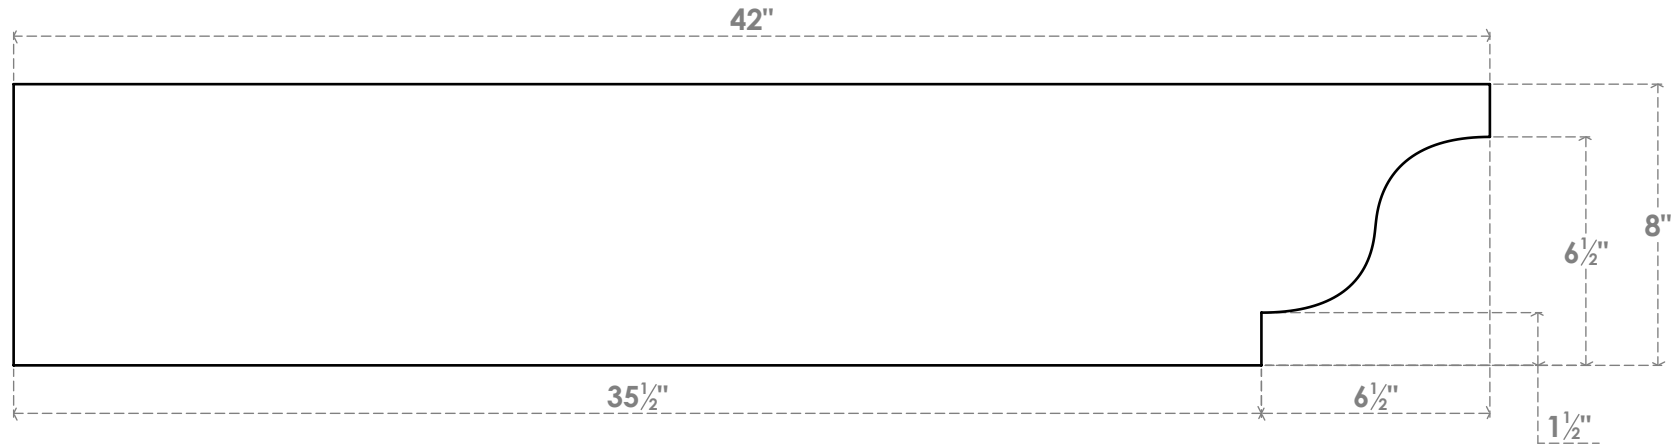

RFTP06X08X42NEW

6"W X 8"H X 42"L NEWPORT ARCHITECTURAL GRADE PVC RAFTER TAIL

SIDE PROFILE

FRONT PROFILE

ISOMETRIC

EKENA MILLWORK
 2300 WEST MAIN ST.
 CLARKSVILLE, TX 75426
 TOLL FREE: 866-607-0453
 WWW.EKENAMILLWORK.COM