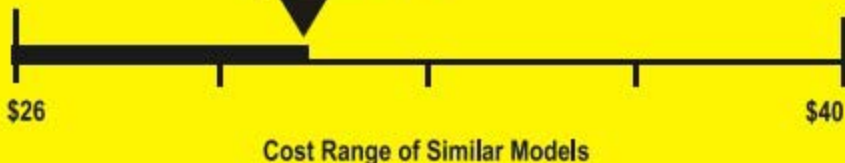

ENERGYGUIDE

Dishwasher
Capacity: Standard

Bevo
Models: DD24BEVWW
DD24BEVSS

Estimated Yearly Energy Cost (when used with an electric water heater)

\$31

234 kWh

Estimated Yearly Electricity Use

\$20

Estimated Yearly Energy Cost
(when used with a natural gas water heater)

Your cost will depend on your utility rates and use.

- Cost range based only on standard capacity models.
- Estimated energy cost based on four wash loads a week and a national average electricity cost of 13 cents per kWh and natural gas cost of \$1.05 per therm.
- For more information, visit www.ftc.gov/energy.