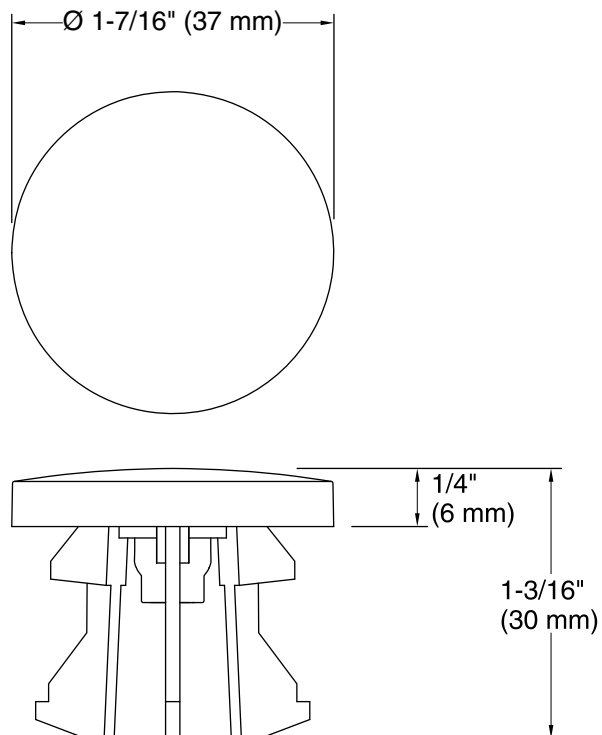

### Features

- Conceals drain while still allowing water to exit the sink.
- Coordinates with other products in the Escale collection.
- 1-7/16" (37 mm) x 1-3/16" (30 mm)

## Technical Information

All product dimensions are nominal.