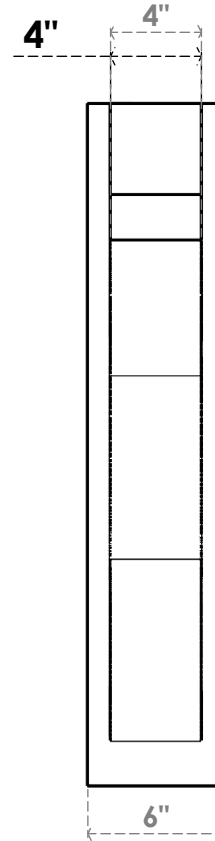

ITEM NUMBER: OUTUROC040X060X22000X30000X040X020X040FST44RCPR

4"W TOP X 6"W BACK X 22"D X 30"H X 4"T TOP X 2"T BACK TIMBERTHANE ROUGH CEDAR FUNSTON FAUX WOOD OPEN OUTLOOKER, BLOCK TOP AND BACK, 4"W CLOSED BRACE, PRIMED TAN

SIDE PROFILE

FRONT PROFILE

ISOMETRIC

GENERATED DATE : 07/06/2023

EKENA MILLWORK
2300 WEST MAIN ST.
CLARKSVILLE, TX 75426
TOLL FREE: 866-607-0453
WWW.EKENAMILLWORK.COM

NOTES

1. INSTALLATION TO BE COMPLETED IN ACCORDANCE WITH MANUFACTURER'S SPECIFICATIONS.
2. DRAWING MAY NOT BE TO SCALE
3. THIS DRAWING IS INTENDED FOR DESIGN AND PLANNING PURPOSES ONLY.
4. ALL INFORMATION CONTAINED HEREIN WAS CURRENT AT THE TIME OF DEVELOPMENT BUT MUST BE REVIEWED AND APPROVED BY THE PRODUCT MANUFACTURER TO BE CONSIDERED ACCURATE.
5. TIMBERTHANE ARCHITECTURAL PRODUCTS ARE MADE FROM HIGH DENSITY URETHANE AND COME FACTORY PRIMED