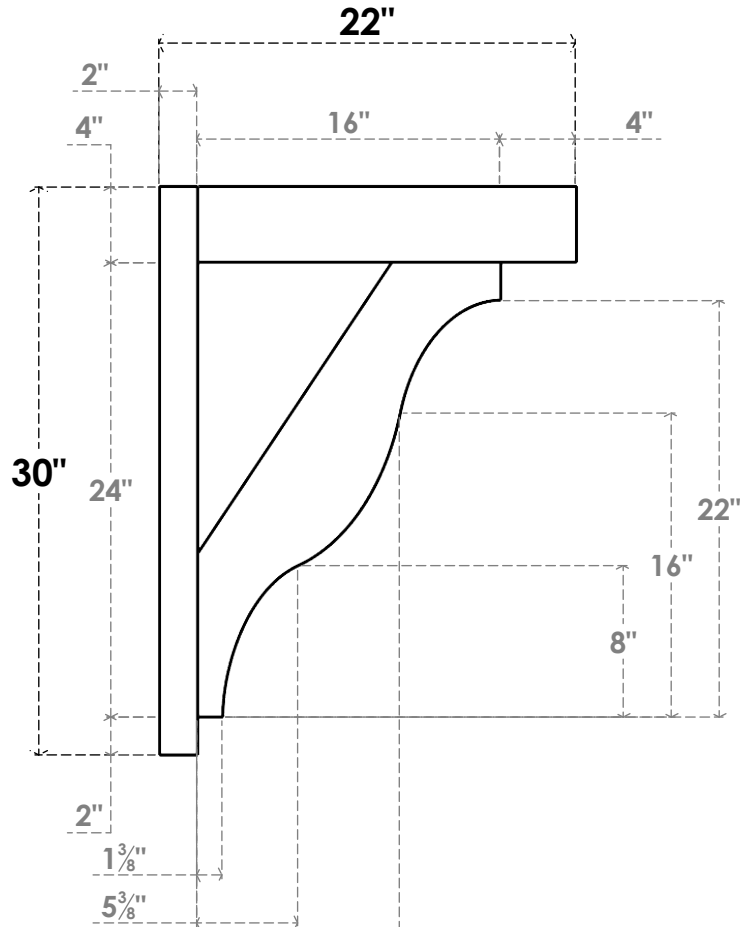

ITEM NUMBER: OUTUROC040X060X22000X30000X040X020X040FST44RCPR

4"W TOP X 6"W BACK X 22"D X 30"H X 4"T TOP X 2"T BACK TIMBERTHANE ROUGH CEDAR FUNSTON FAUX WOOD OPEN OUTLOOKER, BLOCK TOP AND BACK, 4"W CLOSED BRACE, PRIMED TAN

SIDE PROFILE

FRONT PROFILE

ISOMETRIC

GENERATED DATE : 07/06/2023

EKENA MILLWORK
2300 WEST MAIN ST.
CLARKSVILLE, TX 75426
TOLL FREE: 866-607-0453
WWW.EKENAMILLWORK.COM

NOTES

1. INSTALLATION TO BE COMPLETED IN ACCORDANCE WITH MANUFACTURER'S SPECIFICATIONS.
2. DRAWING MAY NOT BE TO SCALE
3. THIS DRAWING IS INTENDED FOR DESIGN AND PLANNING PURPOSES ONLY.
4. ALL INFORMATION CONTAINED HEREIN WAS CURRENT AT THE TIME OF DEVELOPMENT BUT MUST BE REVIEWED AND APPROVED BY THE PRODUCT MANUFACTURER TO BE CONSIDERED ACCURATE.
5. TIMBERTHANE ARCHITECTURAL PRODUCTS ARE MADE FROM HIGH DENSITY URETHANE AND COME FACTORY PRIMED