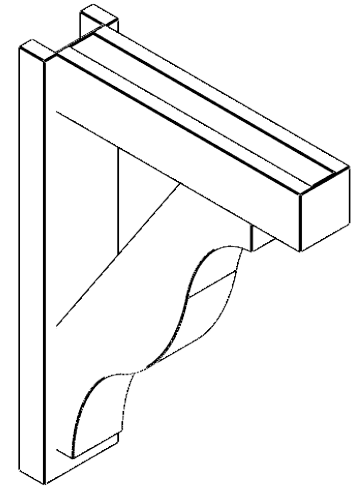

ITEM NUMBER: OUTUROC040X060X22000X30000X040X020X040FST44RCPR

4"W TOP X 6"W BACK X 22"D X 30"H X 4"T TOP X 2"T BACK TIMBERTHANE ROUGH CEDAR FUNSTON FAUX WOOD OPEN OUTLOOKER, BLOCK TOP AND BACK, 4"W CLOSED BRACE, PRIMED TAN

SIDE PROFILE

FRONT PROFILE

ISOMETRIC

GENERATED DATE : 07/06/2023

EKENA MILLWORK
2300 WEST MAIN ST.
CLARKSVILLE, TX 75426
TOLL FREE: 866-607-0453
WWW.EKENAMILLWORK.COM

NOTES

1. INSTALLATION TO BE COMPLETED IN ACCORDANCE WITH MANUFACTURER'S SPECIFICATIONS.
2. DRAWING MAY NOT BE TO SCALE
3. THIS DRAWING IS INTENDED FOR DESIGN AND PLANNING PURPOSES ONLY.
4. ALL INFORMATION CONTAINED HEREIN WAS CURRENT AT THE TIME OF DEVELOPMENT BUT MUST BE REVIEWED AND APPROVED BY THE PRODUCT MANUFACTURER TO BE CONSIDERED ACCURATE.
5. TIMBERTHANE ARCHITECTURAL PRODUCTS ARE MADE FROM HIGH DENSITY URETHANE AND COME FACTORY PRIMED