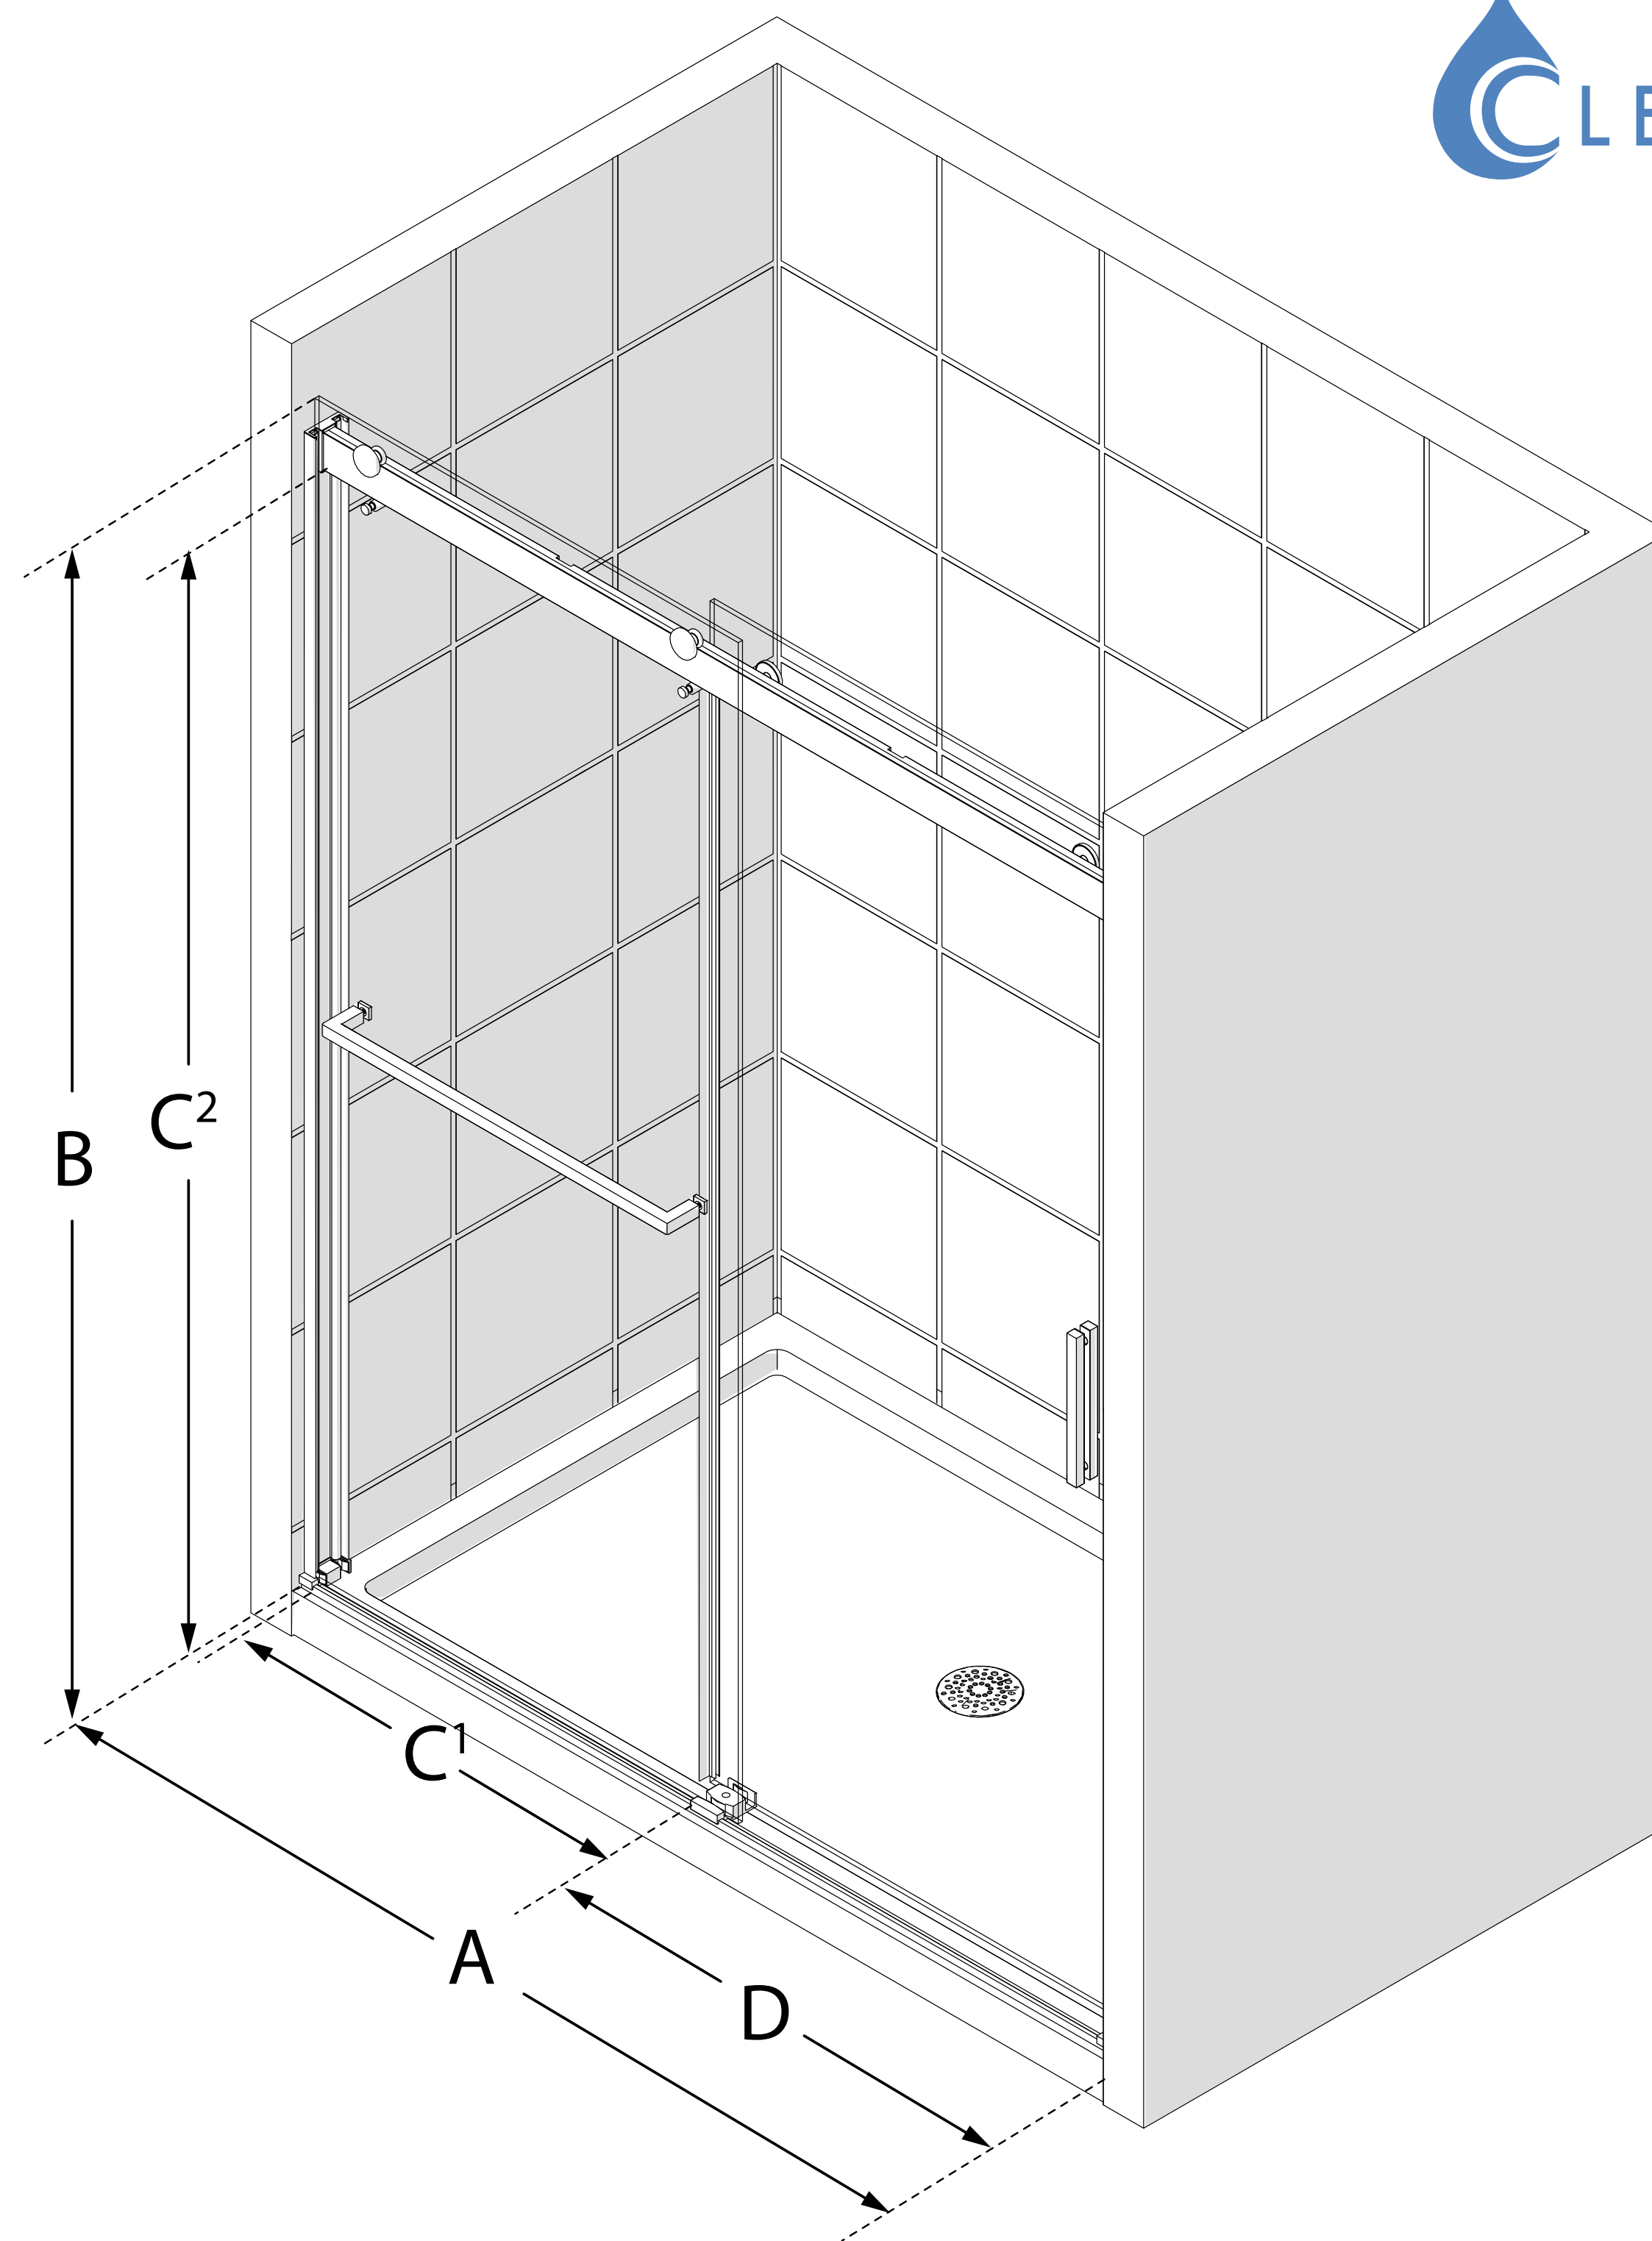

MODEL NUMBER
SDVH60W760

**CONFIGURATION
DIMENSIONS:**

A: MODEL WIDTH

56 - 60 in.

B: MODEL HEIGHT

76 in.

C1: ACCESS WIDTH

24 1/4 - 28 1/4 in.

C2: ACCESS HEIGHT

71 1/4 in.

D: DOOR WIDTH

31 5/16 in.

P: PIVOT PANEL WIDTH

Yes

MATCHING SHOWER BASE

Any 60 in. Single Threshold
DreamLine Shower Base

**MINIMUM THRESHOLD
REQUIRED**

2 3/4 in.

BASE OPTIONS

White, Biscuit (-22), Black (-88)

DRILLING REQUIRED

No

BASE DRAIN LOCATION

Center, Left, Right