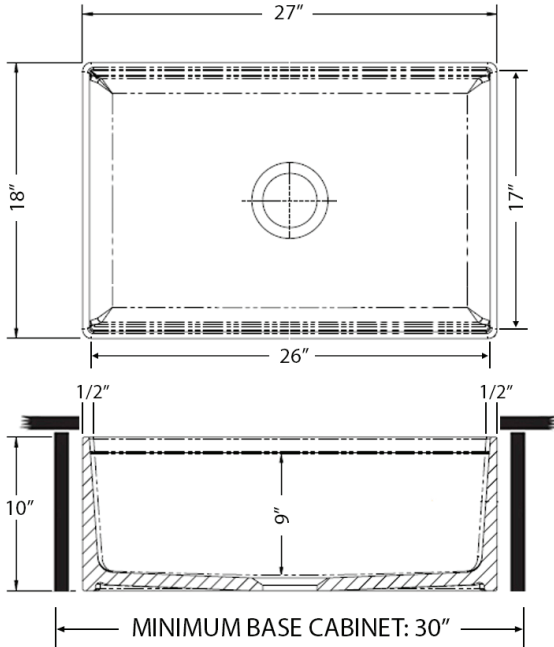

OPTIONAL ACCESSORIES (SOLD SEPARATELY)

DIMENSIONS

cUPC certified by IAPMO
to meet US and Canada
plumbing standards.

SCAN TO REGISTER
YOUR WARRANTY

or visit
ruvati.com/register

RUVATI USA
www.ruvati.com

Phone: 1.855.478.8284
Email: support@ruvati.com