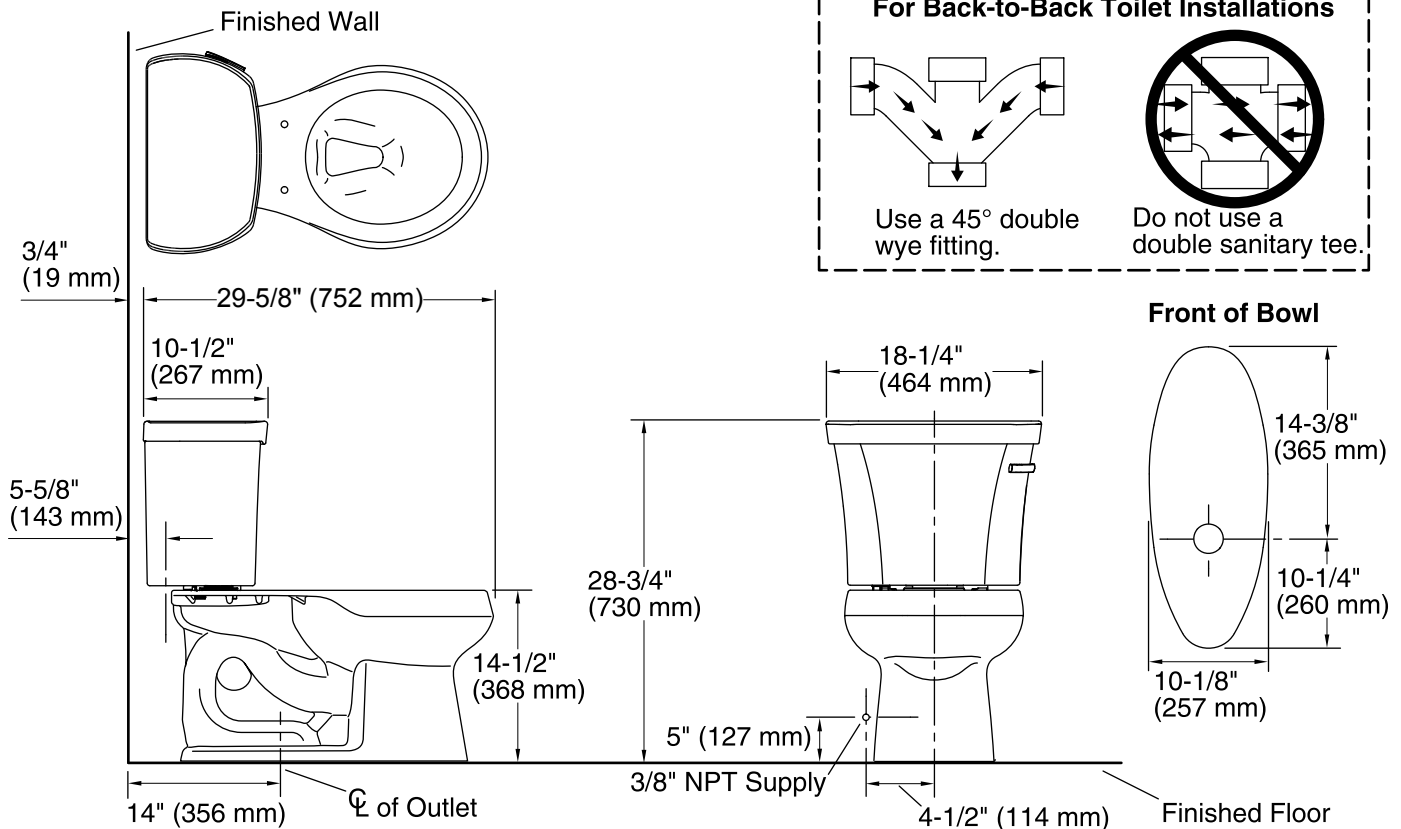

### Features

- Two-piece toilet.
- Round-front bowl offers an ideal solution for smaller baths and powder rooms.
- 1.28 gallons per flush (gpf).
- Right-hand trip lever included.
- Combination consists of the K-4841-RA tank and the K-4197 bowl.
- Coordinates with other products in the Wellworth collection.

### Installation

- 14-inch rough-in.
- Three-bolt installation.
- Seat and supply line not included.

## Technical Information

All product dimensions are nominal.

Toilet type:	Two-piece, Floor-mount
Waste Outlet:	Floor
Bowl shape:	Round front
Flush type:	Class Five®
Trap passageway:	2-1/8" (54 mm)
Water Consumption	
Full:	1.28 gpf (4.8 lpf)
Water surface size:	10-1/2" x 7-3/4" (267 mm x 197 mm)
Rim to water surface:	5-1/4" (133 mm)
Rough-in:	14
Seat-mounting holes:	5-1/2" (140 mm)

## Notes

Install this product according to the installation instructions.

For back-to-back toilet installations: Use only a 45° double wye fitting.