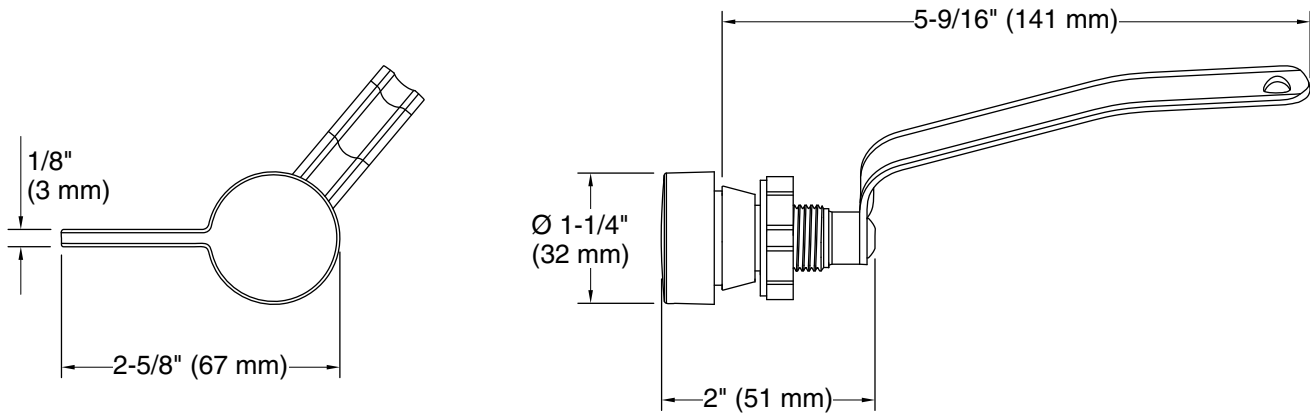

## Features

- Left-hand trip lever
- For use with the K-78080 Reach™ toilet

## Technical Information

All product dimensions are nominal.

Material: Metal