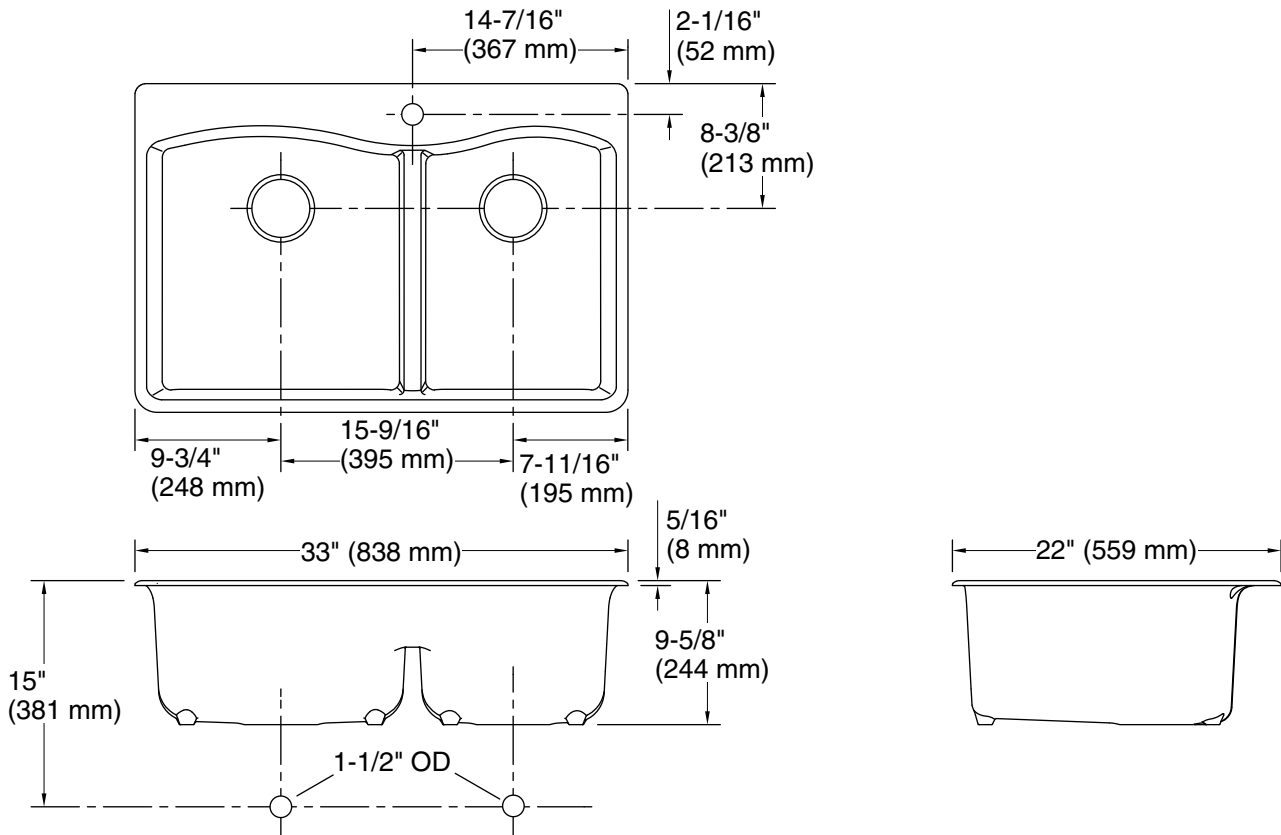

Technical Information

All product dimensions are nominal.

Center(s):	4
Min. base cabinet width:	36" (914 mm)
Bowl area (Left):	Length: 16-7/16" (417 mm) Width: 16-3/16" (411 mm) Bowl depth: 9" (229 mm) Water depth: 9" (229 mm)
Bowl area (Right):	Length: 16-7/16" (417 mm) Width: 12" (305 mm) Bowl depth: 9" (229 mm) Water depth: 9" (229 mm)
Number of deck holes:	1
Faucet hole spacing:	4" (102 mm)
Faucet hole(s):	1-7/16" (37 mm)
Drain hole:	3-7/8" (98 mm)
Template:	1354774-7, required, included

Notes

Install this product according to the installation instructions.