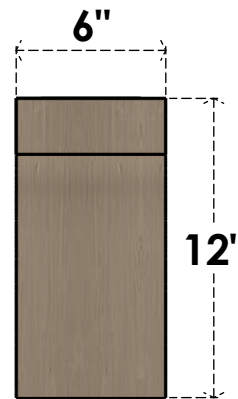

ITEM NUMBER: CORU06X06X12STORCPR

6"W X 6"D X 12"H SERIES 2 WIDE STOCKPORT ROUGH CEDAR TIMBERTHANE FAUX WOOD CORBEL, PRIMED

FRONT PROFILE

ISOMETRIC

SIDE PROFILE

EKENA MILLWORK
2300 WEST MAIN ST.
CLARKSVILLE, TX 75426
TOLL FREE: 866-607-0453
WWW.EKENAMILLWORK.COM