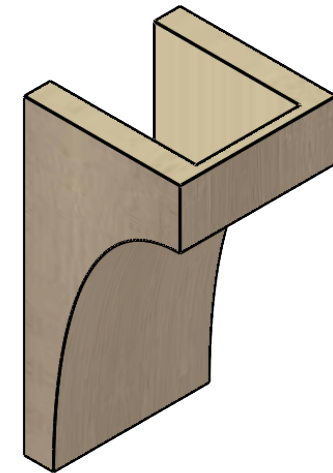

ITEM NUMBER: CORU06X06X12STORCPR

6"W X 6"D X 12"H SERIES 2 WIDE STOCKPORT ROUGH CEDAR TIMBERTHANE FAUX WOOD CORBEL, PRIMED

FRONT PROFILE

ISOMETRIC

SIDE PROFILE

EKENA MILLWORK
2300 WEST MAIN ST.
CLARKSVILLE, TX 75426
TOLL FREE: 866-607-0453
WWW.EKENAMILLWORK.COM

NOTES

1. INSTALLATION TO BE COMPLETED IN ACCORDANCE WITH MANUFACTURER'S SPECIFICATIONS.
2. DRAWING MAY NOT BE TO SCALE
3. THIS DRAWING IS INTENDED FOR DESIGN AND PLANNING PURPOSES ONLY.
4. ALL INFORMATION CONTAINED HEREIN WAS CURRENT AT THE TIME OF DEVELOPMENT BUT MUST BE REVIEWED AND APPROVED BY THE PRODUCT MANUFACTURER TO BE CONSIDERED ACCURATE.
5. TIMBERTHANE ARCHITECTURAL PRODUCTS ARE MADE FROM HIGH DENSITY URETHANE AND COME FACTORY PRIMED