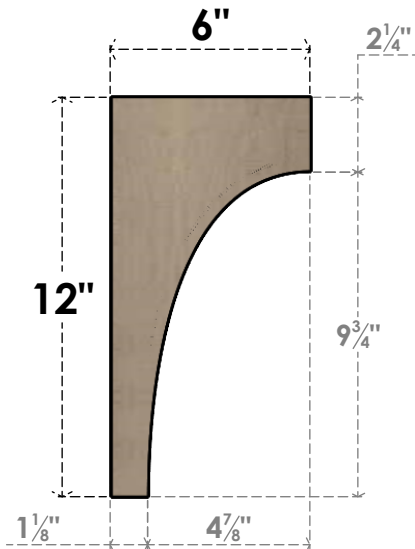

ITEM NUMBER: CORU06X06X12STORCPR

6"W X 6"D X 12"H SERIES 2 WIDE STOCKPORT ROUGH CEDAR TIMBERTHANE FAUX WOOD CORBEL, PRIMED

FRONT PROFILE

ISOMETRIC

SIDE PROFILE

EKENA MILLWORK
2300 WEST MAIN ST.
CLARKSVILLE, TX 75426
TOLL FREE: 866-607-0453
WWW.EKENAMILLWORK.COM

NOTES

1. INSTALLATION TO BE COMPLETED IN ACCORDANCE WITH MANUFACTURER'S SPECIFICATIONS.
2. DRAWING MAY NOT BE TO SCALE
3. THIS DRAWING IS INTENDED FOR DESIGN AND PLANNING PURPOSES ONLY.
4. ALL INFORMATION CONTAINED HEREIN WAS CURRENT AT THE TIME OF DEVELOPMENT BUT MUST BE REVIEWED AND APPROVED BY THE PRODUCT MANUFACTURER TO BE CONSIDERED ACCURATE.
5. TIMBERTHANE ARCHITECTURAL PRODUCTS ARE MADE FROM HIGH DENSITY URETHANE AND COME FACTORY PRIMED