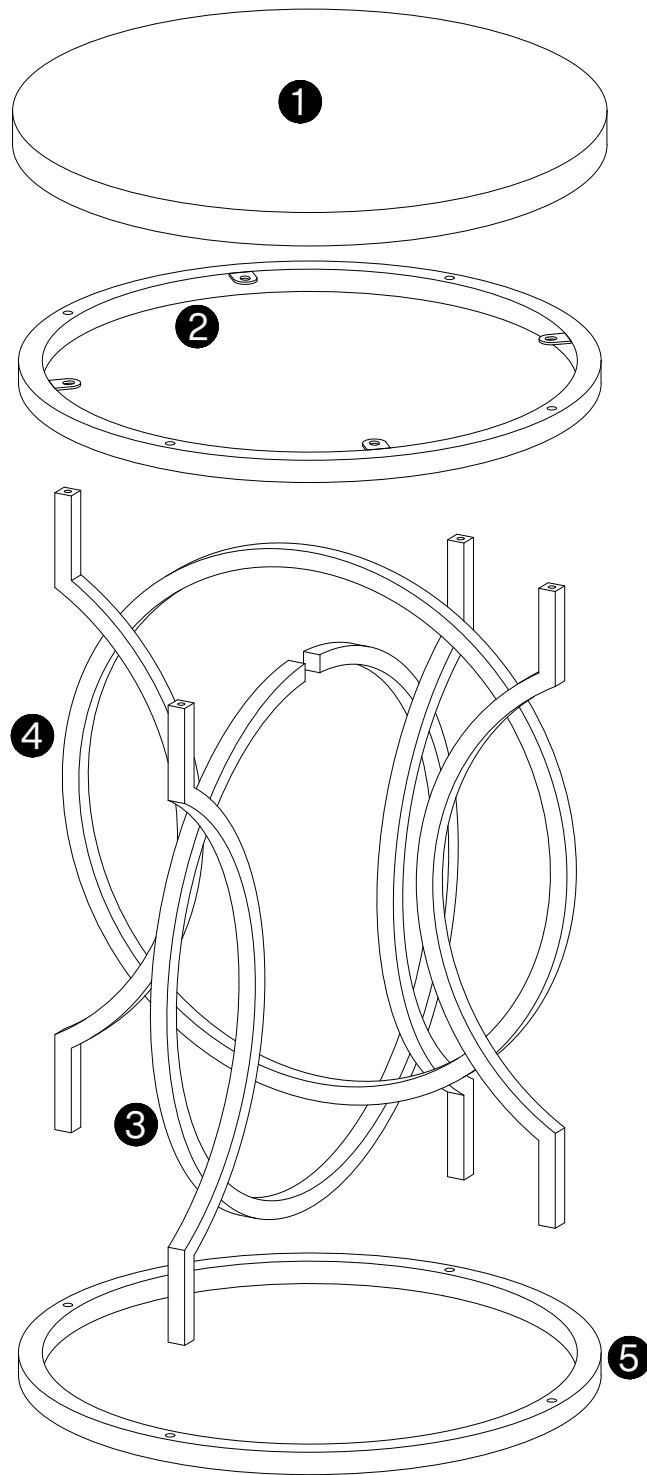

⚠ Caution

Make sure all parts are included. Most board parts are labeled or stamped on the raw edge. Contact us for a free replacement if you encounter any damaged or missing parts.