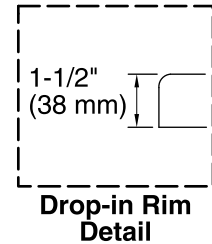

## 5.5' BubbleMassage™ Whirlpool Bath K-1949-XHG

No change in measurements if connected with drain illustrated. (K-7272)

Required Access  
30" (762 mm) W x  
15" (381 mm) H

### Technical Information

All product dimensions are nominal.

Installation:	Drop-in
Drain location:	End
Basin area, bottom:	50-3/8" x 19-5/8" (1280 mm x 498 mm)
Basin area, top:	57-5/16" x 24-1/16" (1456 mm x 611 mm)
Weight:	146 lbs (66.2 kg)
Minimum floor load:	49 lbs/ft <sup>2</sup> (239.2 kg/m <sup>2</sup> )
Water depth:	15-5/16" (389 mm)
Water capacity:	66 gal (249.8 L)
Electrical component rating:	Pump: 120 V, 7 A, 60 Hz Blower: 120 V, 10 A, 60 Hz Heater: 120 V, 12.5 A, 60 Hz, 1500 W
Pump speed:	Single