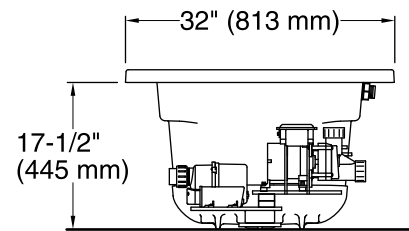

## 5.5' BubbleMassage™ Whirlpool Bath K-1949-XHG

No change in measurements if connected with drain illustrated. (K-7272)

Required Access  
30" (762 mm) W x  
15" (381 mm) H

### Technical Information

All product dimensions are nominal.

Installation:	Drop-in
Drain location:	End
Basin area, bottom:	50-3/8" x 19-5/8" (1280 mm x 498 mm)
Basin area, top:	57-5/16" x 24-1/16" (1456 mm x 611 mm)
Weight:	146 lbs (66.2 kg)
Minimum floor load:	49 lbs/ft <sup>2</sup> (239.2 kg/m <sup>2</sup> )
Water depth:	15-5/16" (389 mm)
Water capacity:	66 gal (249.8 L)
Electrical component rating:	Pump: 120 V, 7 A, 60 Hz Blower: 120 V, 10 A, 60 Hz Heater: 120 V, 12.5 A, 60 Hz, 1500 W
Pump speed:	Single