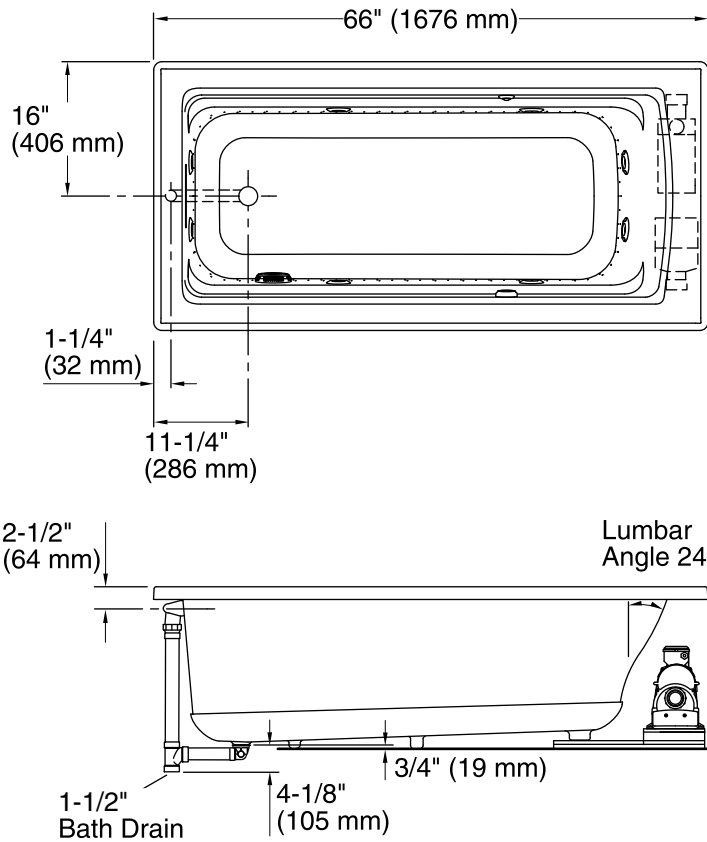

## 5.5' BubbleMassage™ Whirlpool Bath K-1949-XHG

No change in measurements if connected with drain illustrated. (K-7272)

Required Access  
30" (762 mm) W x  
15" (381 mm) H

### Technical Information

All product dimensions are nominal.

Installation:	Drop-in
Drain location:	End
Basin area, bottom:	50-3/8" x 19-5/8" (1280 mm x 498 mm)
Basin area, top:	57-5/16" x 24-1/16" (1456 mm x 611 mm)
Weight:	146 lbs (66.2 kg)
Minimum floor load:	49 lbs/ft <sup>2</sup> (239.2 kg/m <sup>2</sup> )
Water depth:	15-5/16" (389 mm)
Water capacity:	66 gal (249.8 L)
Electrical component rating:	Pump: 120 V, 7 A, 60 Hz Blower: 120 V, 10 A, 60 Hz Heater: 120 V, 12.5 A, 60 Hz, 1500 W
Pump speed:	Single