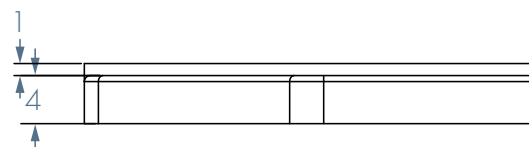

CERRO

LM3838AB

38" x 38" x 5 1/4"

PRODUCT SPECIFICATIONS:

- Corner, neo-angle shower base
- Center drain
- Easy entry 4" threshold
- Direct-to-stud installation
- Fully reinforced shower floor
- Tiling flange for tile or wall system addition
- Slip-resistant floor texture
- Constructed with durable Solid Surface material
- Limited lifetime warranty

DIMENSIONS

Width	Depth	Height	Threshold Height
38"	38"	5 1/4"	4"