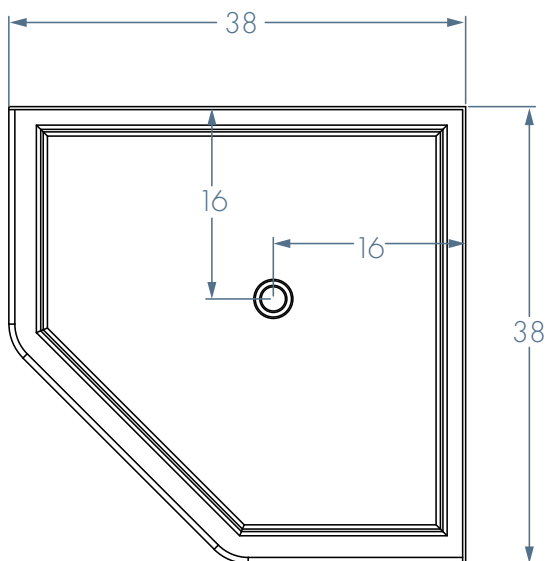

CERRO

LM3838AB

38" x 38" x 5 1/4"

PRODUCT SPECIFICATIONS:

- Corner, neo-angle shower base
- Center drain
- Easy entry 4" threshold
- Direct-to-stud installation
- Fully reinforced shower floor
- Tiling flange for tile or wall system addition
- Slip-resistant floor texture
- Constructed with durable Solid Surface material
- Limited lifetime warranty

DIMENSIONS

Width	Depth	Height	Threshold Height
38"	38"	5 1/4"	4"