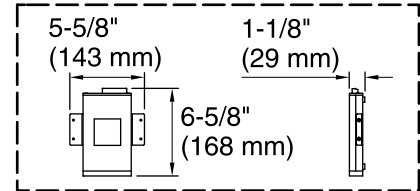

Underscore® Rectangle 5' VibrAcoustic® BubbleMassage™ Bath K-1167-GVB

No change in measurement if connected with drain illustrated. (K-7272)

Control Access
30" (762 mm) W
x 15" (381 mm) H
Min

*Recommended User Interface Location

Technical Information

All product dimensions are nominal.

Installation:	Drop-in, Under-mount
Drain location:	End
Basin area, bottom:	42-3/8" x 20" (1076 mm x 508 mm)
Basin area, top:	54-3/8" x 24-5/16" (1381 mm x 618 mm)
Weight:	106 lbs (48.1 kg)
Minimum floor load:	50 lbs/ft ² (244.1 kg/m ²)
Water depth:	15-1/16" (383 mm)
Water capacity:	59.8 gal (226.4 L)
Cutout:	Drop-in, 59-1/2" x 28-1/2" (1511 mm x 724 mm)
Electrical component rating:	Blower: 120 V, 10 A, 60 Hz Amplifier: 120 V, 1.1 A, 50/60 Hz