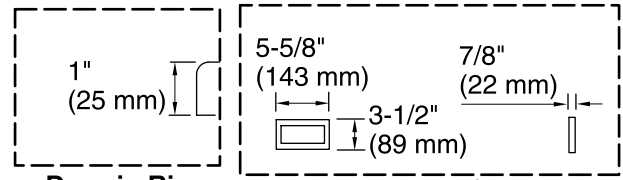

Underscore® Rectangle 5' VibrAcoustic® BubbleMassage™ Bath K-1167-GVB

No change in measurement if connected with drain illustrated. (K-7272)

Control Access
30" (762 mm) W
x 15" (381 mm) H
Min

*Recommended User Interface Location

Technical Information

All product dimensions are nominal.

Installation:	Drop-in, Under-mount
Drain location:	End
Basin area, bottom:	42-3/8" x 20" (1076 mm x 508 mm)
Basin area, top:	54-3/8" x 24-5/16" (1381 mm x 618 mm)
Weight:	106 lbs (48.1 kg)
Minimum floor load:	50 lbs/ft ² (244.1 kg/m ²)
Water depth:	15-1/16" (383 mm)
Water capacity:	59.8 gal (226.4 L)
Cutout:	Drop-in, 59-1/2" x 28-1/2" (1511 mm x 724 mm)
Electrical component rating:	Blower: 120 V, 10 A, 60 Hz Amplifier: 120 V, 1.1 A, 50/60 Hz