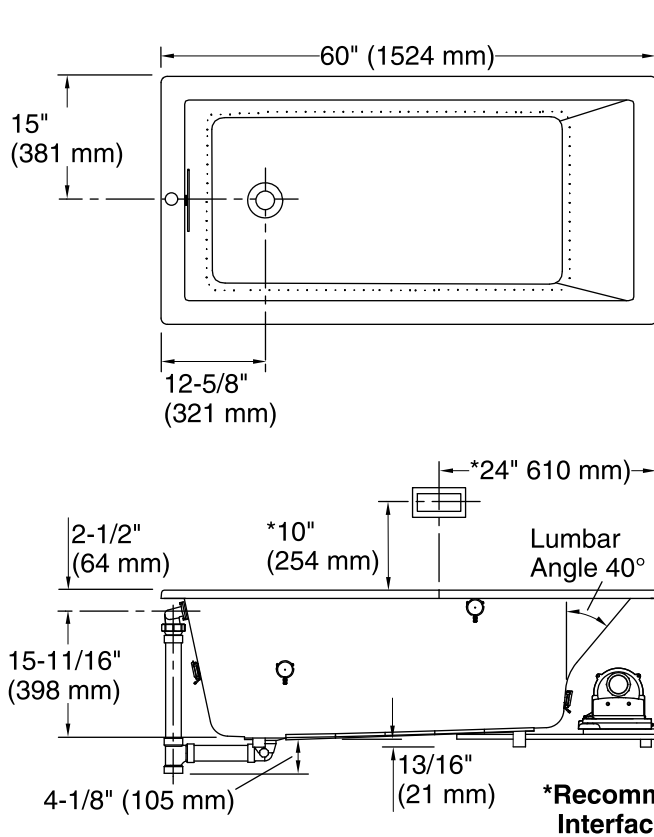

Underscore® Rectangle 5' VibrAcoustic® BubbleMassage™ Bath K-1167-GVB

No change in measurement if connected with drain illustrated. (K-7272)

Control Access
30" (762 mm) W
x 15" (381 mm) H
Min

*Recommended User Interface Location

Technical Information

All product dimensions are nominal.

Installation:	Drop-in, Under-mount
Drain location:	End
Basin area, bottom:	42-3/8" x 20" (1076 mm x 508 mm)
Basin area, top:	54-3/8" x 24-5/16" (1381 mm x 618 mm)
Weight:	106 lbs (48.1 kg)
Minimum floor load:	50 lbs/ft ² (244.1 kg/m ²)
Water depth:	15-1/16" (383 mm)
Water capacity:	59.8 gal (226.4 L)
Cutout:	Drop-in, 59-1/2" x 28-1/2" (1511 mm x 724 mm)
Electrical component rating:	Blower: 120 V, 10 A, 60 Hz Amplifier: 120 V, 1.1 A, 50/60 Hz

Notes

Measure your actual product for rough-in details. Install this product according to the installation instructions.

The hot water supply should be 70% of the capacity of the bath or greater. Installations will vary.