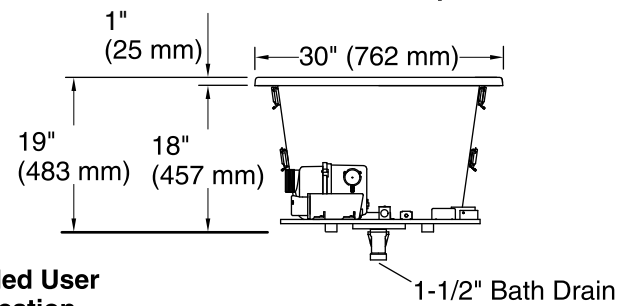

Underscore® Rectangle 5' VibrAcoustic® BubbleMassage™ Bath K-1167-GVB

No change in measurement if connected with drain illustrated. (K-7272)

Control Access
30" (762 mm) W
x 15" (381 mm) H
Min

*Recommended User Interface Location

Technical Information

All product dimensions are nominal.

Installation:	Drop-in, Under-mount
Drain location:	End
Basin area, bottom:	42-3/8" x 20" (1076 mm x 508 mm)
Basin area, top:	54-3/8" x 24-5/16" (1381 mm x 618 mm)
Weight:	106 lbs (48.1 kg)
Minimum floor load:	50 lbs/ft ² (244.1 kg/m ²)
Water depth:	15-1/16" (383 mm)
Water capacity:	59.8 gal (226.4 L)
Cutout:	Drop-in, 59-1/2" x 28-1/2" (1511 mm x 724 mm)
Electrical component rating:	Blower: 120 V, 10 A, 60 Hz Amplifier: 120 V, 1.1 A, 50/60 Hz