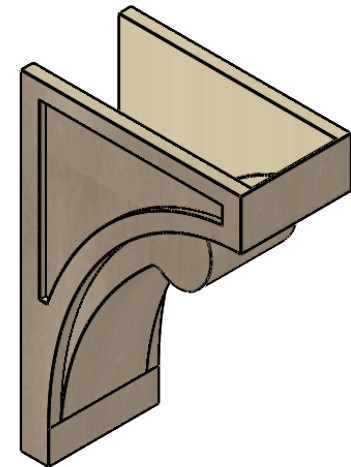

ITEM NUMBER: CORU09X18X27VIORCPR

9"W X 18"D X 27"H SERIES 2 CLASSIC VIOLA ROUGH CEDAR TIMBERTHANE
FAUX WOOD CORBEL, PRIMED

SIDE PROFILE

FRONT PROFILE

ISOMETRIC

EKENA MILLWORK
2300 WEST MAIN ST.
CLARKSVILLE, TX 75426
TOLL FREE: 866-607-0453
WWW.EKENAMILLWORK.COM

NOTES

1. INSTALLATION TO BE COMPLETED IN ACCORDANCE WITH MANUFACTURER'S SPECIFICATIONS.
2. DRAWING MAY NOT BE TO SCALE
3. THIS DRAWING IS INTENDED FOR DESIGN AND PLANNING PURPOSES ONLY.
4. ALL INFORMATION CONTAINED HEREIN WAS CURRENT AT THE TIME OF DEVELOPMENT BUT MUST BE REVIEWED AND APPROVED BY THE PRODUCT MANUFACTURER TO BE CONSIDERED ACCURATE.
5. TIMBERTHANE ARCHITECTURAL PRODUCTS ARE MADE FROM HIGH DENSITY URETHANE AND COME FACTORY PRIMED