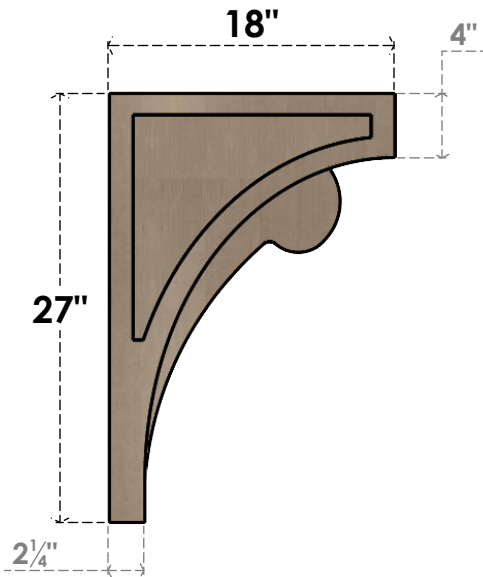

ITEM NUMBER: CORU09X18X27VIORCPR

9"W X 18"D X 27"H SERIES 2 CLASSIC VIOLA ROUGH CEDAR TIMBERTHANE
FAUX WOOD CORBEL, PRIMED

SIDE PROFILE

FRONT PROFILE

ISOMETRIC

EKENA MILLWORK
2300 WEST MAIN ST.
CLARKSVILLE, TX 75426
TOLL FREE: 866-607-0453
WWW.EKENAMILLWORK.COM

NOTES

1. INSTALLATION TO BE COMPLETED IN ACCORDANCE WITH MANUFACTURER'S SPECIFICATIONS.
2. DRAWING MAY NOT BE TO SCALE
3. THIS DRAWING IS INTENDED FOR DESIGN AND PLANNING PURPOSES ONLY.
4. ALL INFORMATION CONTAINED HEREIN WAS CURRENT AT THE TIME OF DEVELOPMENT BUT MUST BE REVIEWED AND APPROVED BY THE PRODUCT MANUFACTURER TO BE CONSIDERED ACCURATE.
5. TIMBERTHANE ARCHITECTURAL PRODUCTS ARE MADE FROM HIGH DENSITY URETHANE AND COME FACTORY PRIMED