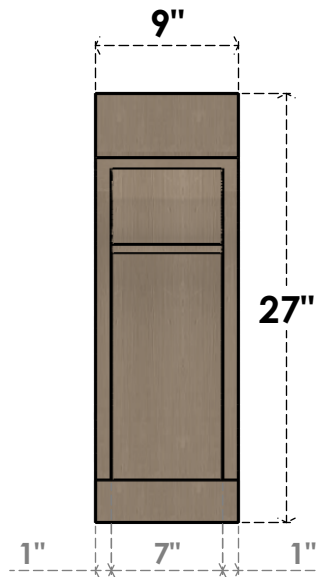

ITEM NUMBER: CORU09X18X27VIORCPR

9"W X 18"D X 27"H SERIES 2 CLASSIC VIOLA ROUGH CEDAR TIMBERTHANE
FAUX WOOD CORBEL, PRIMED

SIDE PROFILE

FRONT PROFILE

ISOMETRIC

EKENA MILLWORK
2300 WEST MAIN ST.
CLARKSVILLE, TX 75426
TOLL FREE: 866-607-0453
WWW.EKENAMILLWORK.COM

NOTES

1. INSTALLATION TO BE COMPLETED IN ACCORDANCE WITH MANUFACTURER'S SPECIFICATIONS.
2. DRAWING MAY NOT BE TO SCALE
3. THIS DRAWING IS INTENDED FOR DESIGN AND PLANNING PURPOSES ONLY.
4. ALL INFORMATION CONTAINED HEREIN WAS CURRENT AT THE TIME OF DEVELOPMENT BUT MUST BE REVIEWED AND APPROVED BY THE PRODUCT MANUFACTURER TO BE CONSIDERED ACCURATE.
5. TIMBERTHANE ARCHITECTURAL PRODUCTS ARE MADE FROM HIGH DENSITY URETHANE AND COME FACTORY PRIMED