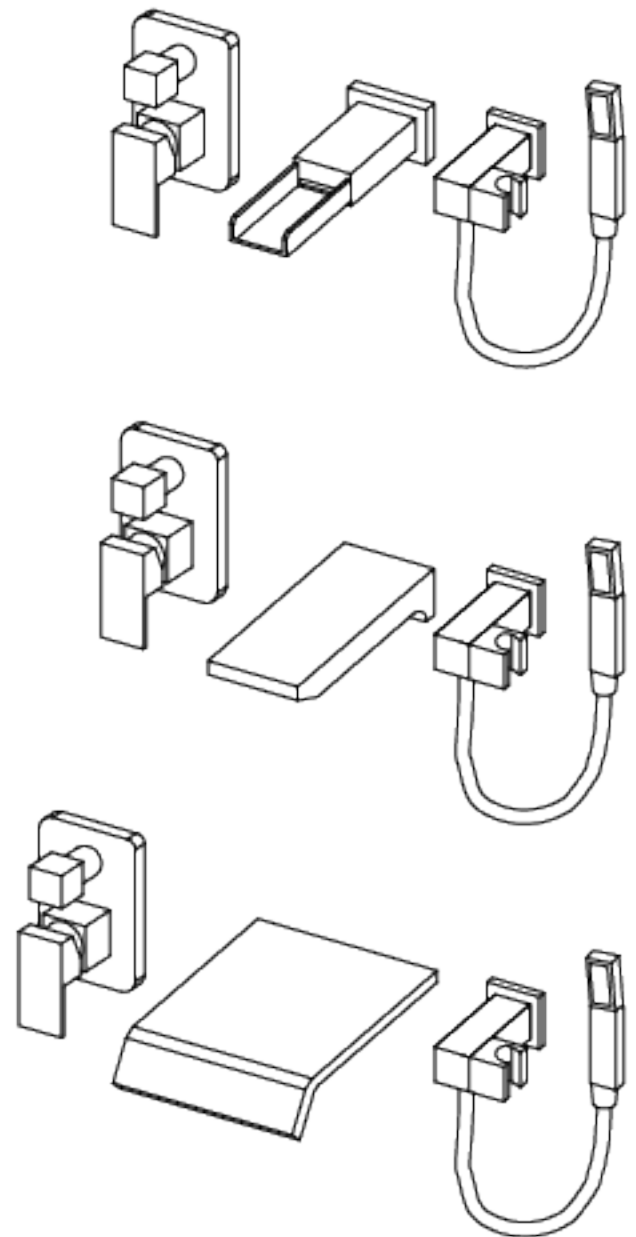

DESCRIPTION

- Solid brass construction
- Premium finish resist corrosion and tarnishing
- Feature a waterfall spout
- Hand shower with back flow protection
- 60"(1500mm)rubber hose included
- Feature a pressure balance valve
- Suitable for wall mounted rough-in installation

FLOW

- Faucet maximum 4 gpm @ 60 psi
- Hand shower maximum 2 gpm(7.6L/min)

CARTRIDGE

- Ceramic disk cartridge
- Pressure-balanced valve

STANDARDS

- Certified to cUPC
- Comply with ASME A112.18.1/CSA B125.1
- ADA  for lever handle

Specifications

Wall Mounted Bathtub Faucet

NOTE: THIS FAUCET IS DESIGNED FOR WALL MOUNTED ROUGH-IN INSTALLATION