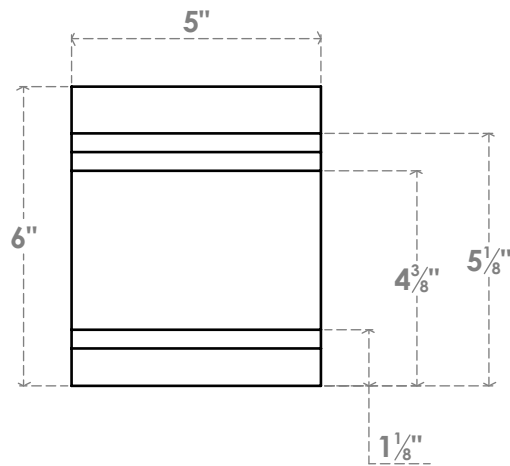

RFTP05X06X16PEC

5"W X 6"H X 16"L PESCADERO ARCHITECTURAL GRADE PVC RAFTER TAIL

EKENA MILLWORK
 2300 WEST MAIN ST.
 CLARKSVILLE, TX 75426
 TOLL FREE: 866-607-0453
 WWW.EKENAMILLWORK.COM

NOTES

1. INSTALLATION TO BE COMPLETED IN ACCORDANCE WITH MANUFACTURER'S SPECIFICATIONS.
2. DRAWING MAY NOT BE TO SCALE
3. THIS DRAWING IS INTENDED FOR DESIGN AND PLANNING PURPOSES ONLY.
4. ALL INFORMATION CONTAINED HEREIN WAS CURRENT AT THE TIME OF DEVELOPMENT BUT MUST BE REVIEWED AND APPROVED BY THE PRODUCT MANUFACTURER TO BE CONSIDERED ACCURATE.
5. ARCHITECTURAL GRADE PVC PRODUCTS ARE MADE FROM EXPANDED CELLULAR PVC AND COME NATURALLY WHITE BUT MAY BE PAINTED