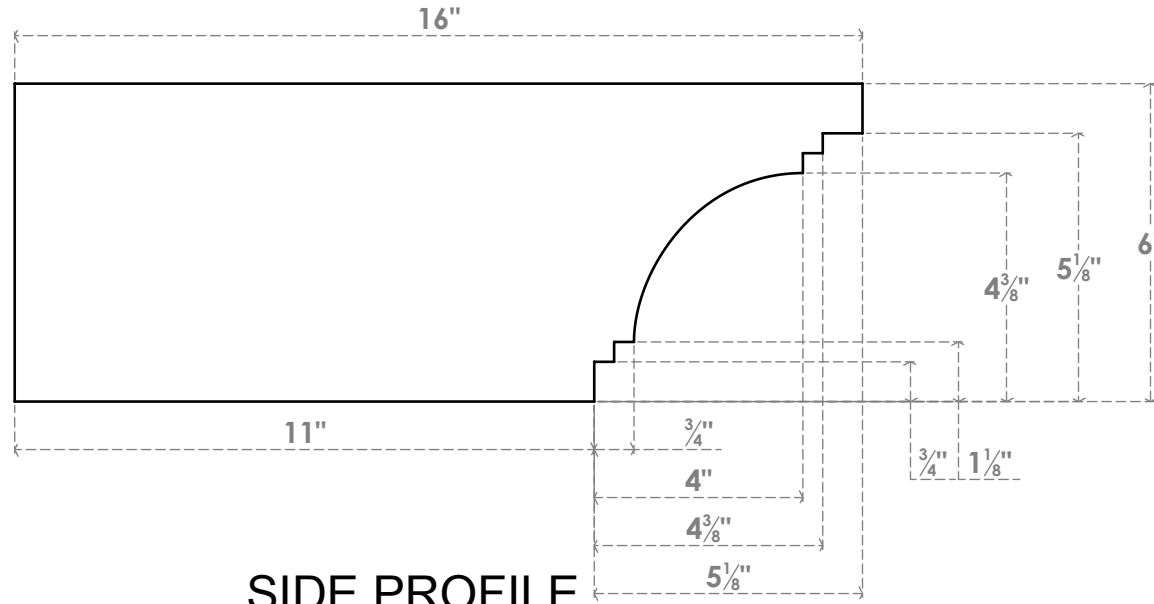

RFTP05X06X16PEC

5"W X 6"H X 16"L PESCADERO ARCHITECTURAL GRADE PVC RAFTER TAIL

EKENA MILLWORK
 2300 WEST MAIN ST.
 CLARKSVILLE, TX 75426
 TOLL FREE: 866-607-0453
 WWW.EKENAMILLWORK.COM

NOTES

1. INSTALLATION TO BE COMPLETED IN ACCORDANCE WITH MANUFACTURER'S SPECIFICATIONS.
2. DRAWING MAY NOT BE TO SCALE
3. THIS DRAWING IS INTENDED FOR DESIGN AND PLANNING PURPOSES ONLY.
4. ALL INFORMATION CONTAINED HEREIN WAS CURRENT AT THE TIME OF DEVELOPMENT BUT MUST BE REVIEWED AND APPROVED BY THE PRODUCT MANUFACTURER TO BE CONSIDERED ACCURATE.
5. ARCHITECTURAL GRADE PVC PRODUCTS ARE MADE FROM EXPANDED CELLULAR PVC AND COME NATURALLY WHITE BUT MAY BE PAINTED