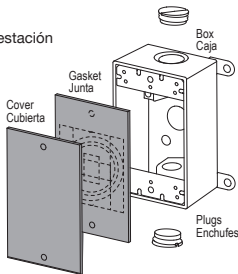

14240WH

Outlet Box Cover - White Blank Cover • All-weather

Includes gasket and screws.
Items that are shaded are included in this package.

Cubierta de la Caja Del Enchufe
Tapa en blanco • Para cualquier estación
Incluye la junta y los tornillos.
Los artículos se somborean que
se incluyen en este paquete.

Instructions on back
Instrucciones al dorso

BC1000W1
Rev. 160322

METAL

Made in India / Hecho en India
Sigma Engineered Solutions
Garner, NC 27529

Warning: Improper wiring of any electrical device can cause serious injury or death. These wiring devices should only be installed by a certified electrician or other qualified person.

Caution: This product should be installed in accordance with the National Electrical Code and all applicable local codes and standards.

TURN OFF POWER BEFORE INSTALLING.

1. Using provided screws, mount gasket and cover to outlet box.