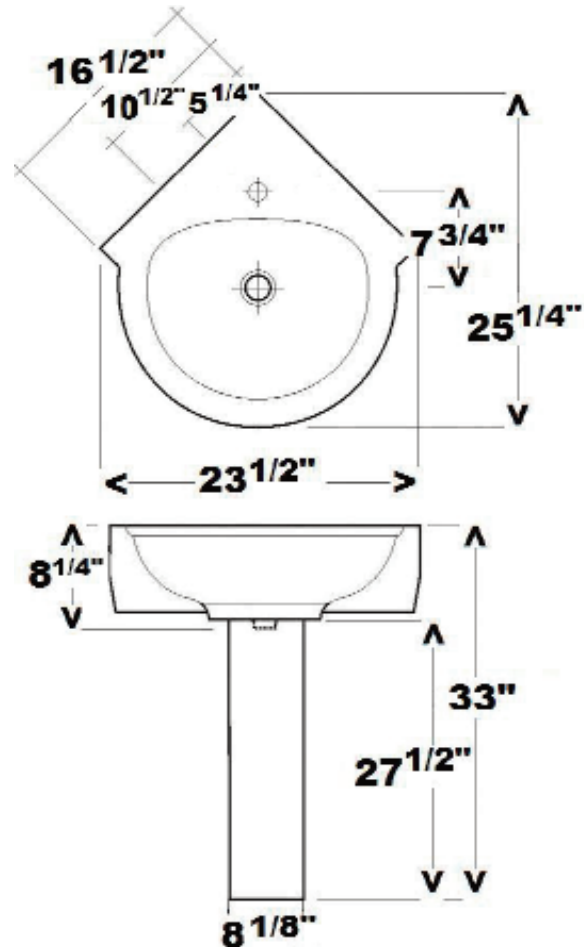

EVOLUTION PEDESTAL LAVATORY

Cat. No.
3-221

Faucet not included

W: 23-1/2"
D: 25-1/4"
H: 33"
Flange: 1-5/8"

Column: 27"L x 8-1/4"W x 6-1/4"D

Interior Dimensions:

Basin Interior: 16" x 13-1/2"
Basin Depth: 6-1/2"
Mount bolts height: 30-1/4"
Mount holes cc: 1"
Spout hole: 1-3/8"

Features:

- ▶ Made of Vitreous China
- ▶ 1-hole
- ▶ Mounting Hardware Included

Colors:

WH White
BQ Bisque

Meets or exceeds the following specifications: ASME A112.19.2 2008 and CSA B45.1-08 for ceramic plumbing fixtures.

Dimensions of fixture are nominal and may vary within the range of tolerances established by ASMEI Standard A112.19.2-2008. Dimensions and specifications subject to change without notice.