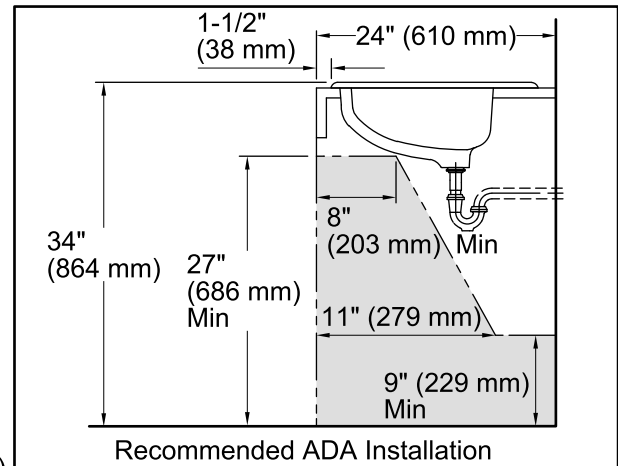

Features

- Drop-in.
- Generously-sized rectangular basin.
- With overflow.
- Single faucet hole.
- 28" (711 mm) x 19" (483 mm)

Material

- KOHLER® enameled cast iron.

Recommended Accessories

K-8998 P-Trap

ADA

Color	Code	Description
-------	------	-------------

	0	White
	96	Biscuit
	47	Almond
	KA	Black 'n Tan

Technical Information

All product dimensions are nominal.

- Bowl configuration: Single
 Installation: Drop-in
 Bowl area (Only): Length: 24" (610 mm)
 Width: 13" (330 mm)
 Water depth: 4-1/4" (108 mm)
 Number of deck holes: 1
 Faucet hole(s): 1-3/8" (35 mm)
 Drain hole: 1-3/4" (44 mm)
 Template: 101090-7, required, included