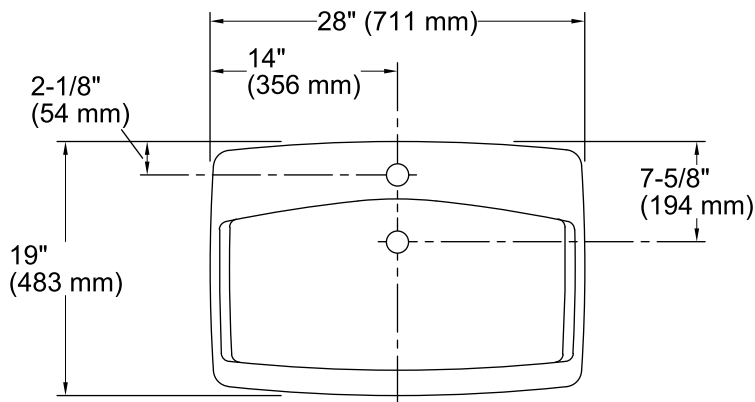

Features

- Drop-in.
- Generously-sized rectangular basin.
- With overflow.
- Single faucet hole.
- 28" (711 mm) x 19" (483 mm)

Material

- KOHLER® enameled cast iron.

Recommended Accessories

K-8998 P-Trap

ADA

Color	Code	Description
-------	------	-------------

	0	White
	96	Biscuit
	47	Almond
	KA	Black 'n Tan

Technical Information

All product dimensions are nominal.

- Bowl configuration: Single
 Installation: Drop-in
 Bowl area (Only): Length: 24" (610 mm)
 Width: 13" (330 mm)
 Water depth: 4-1/4" (108 mm)
 Number of deck holes: 1
 Faucet hole(s): 1-3/8" (35 mm)
 Drain hole: 1-3/4" (44 mm)
 Template: 101090-7, required, included