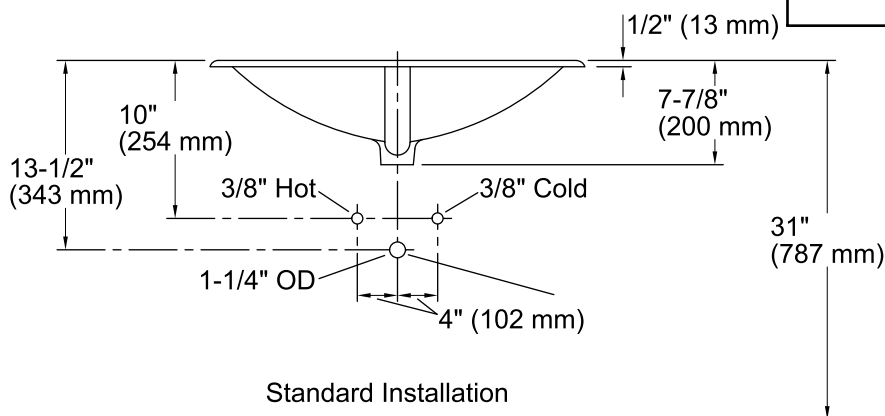

Features

- Drop-in.
- Generously-sized rectangular basin.
- With overflow.
- Single faucet hole.
- 28" (711 mm) x 19" (483 mm)

Material

- KOHLER® enameled cast iron.

Recommended Accessories

K-8998 P-Trap

ADA

Color	Code	Description
-------	------	-------------

	0	White
	96	Biscuit
	47	Almond
	KA	Black 'n Tan

Technical Information

All product dimensions are nominal.

- Bowl configuration: Single
 Installation: Drop-in
 Bowl area (Only): Length: 24" (610 mm)
 Width: 13" (330 mm)
 Water depth: 4-1/4" (108 mm)
 Number of deck holes: 1
 Faucet hole(s): 1-3/8" (35 mm)
 Drain hole: 1-3/4" (44 mm)
 Template: 101090-7, required, included